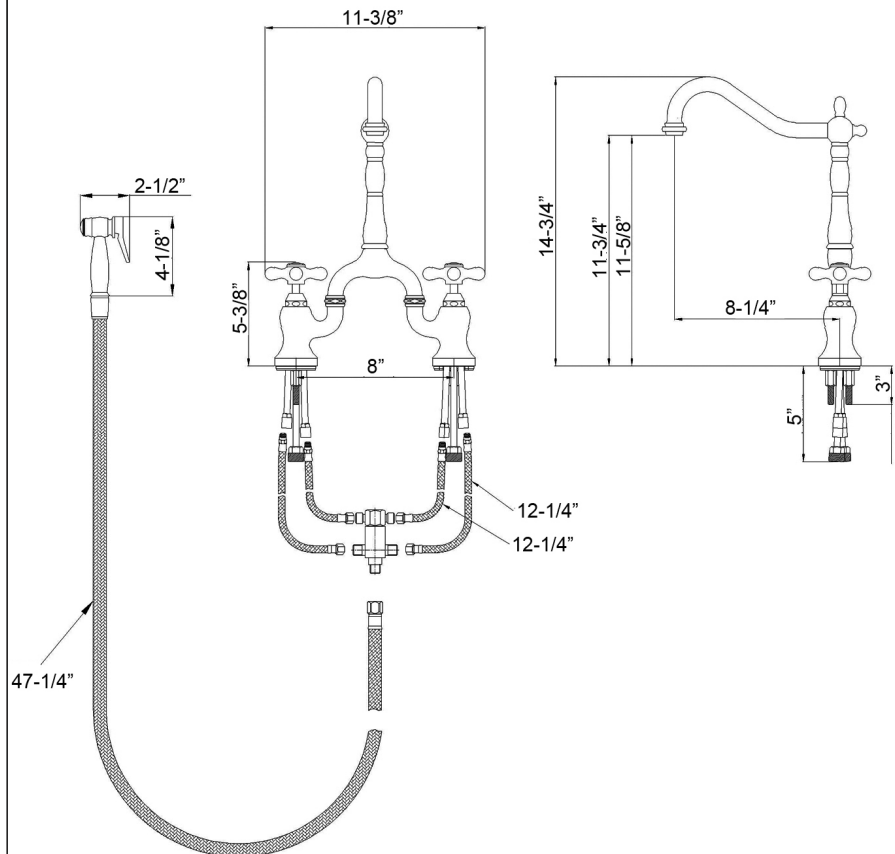

CARLTON KITCHEN BRIDGE FAUCET WITH SIDESPRAY

Cat. No.
KFB506-MC

Width: 11-3/8"
Height: 14-3/4"

Features:

- ▶ Constructed of lead free solid brass
- ▶ Hooked swivel spout
- ▶ Metal cross handles with porcelain buttons
- ▶ Includes brass sidespray with 47" hose
- ▶ Includes 12" connection hoses
- ▶ Height to spout is 11-5/8"
- ▶ Spout reach is 8-1/4"
- ▶ Ceramic disc cartridges
- ▶ Flow rate is 1.8 GPM at 60 psi
- ▶ IAPMO/CEC/cUPC/NSF/AB1953 Certified

Finishes:

- BN** Brushed Nickel
- CP** Polished Chrome
- ORB** Oil Rubbed Bronze

Dimensions of fixture are nominal and may vary. Dimensions and specifications subject to change without notice.