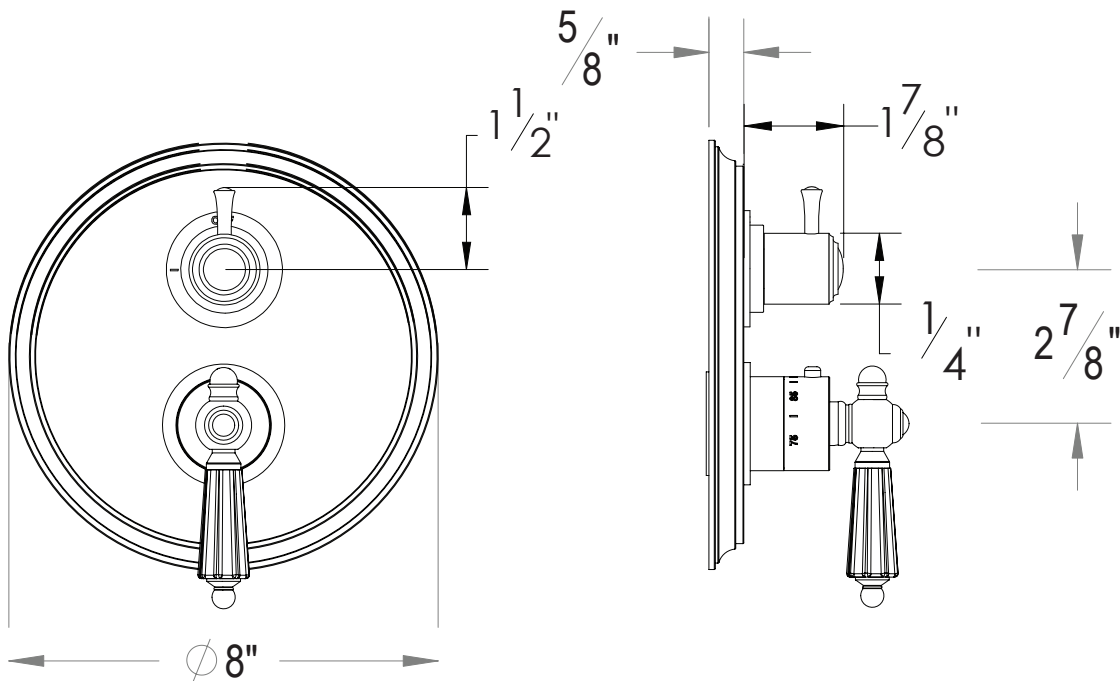

#### 1/2" Thermostatic trim with 2-way diverter

- "LL" style handles
- Includes trim plate and handles
- VALVE NOT INCLUDED
- USE TH-8202 VALVE
- Shut-off / diverter for Two Outlets
- For shared application