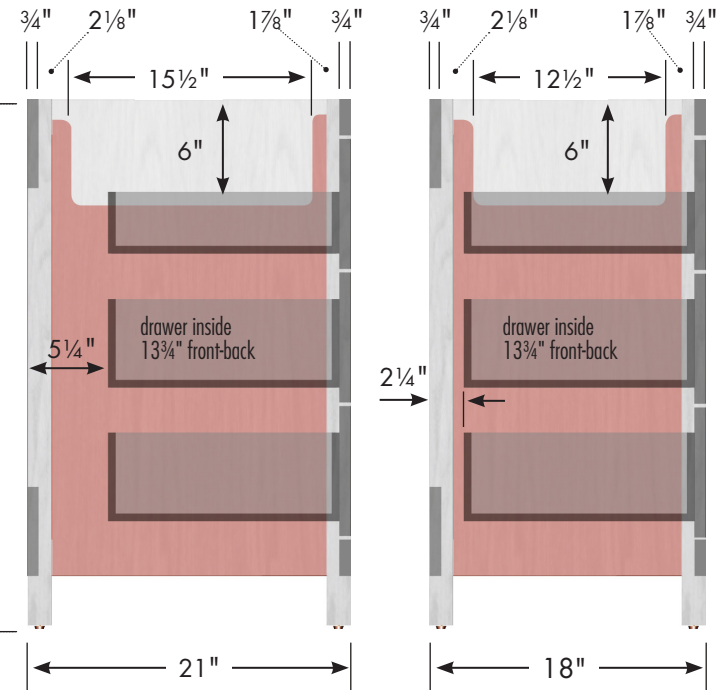

Our products are engineered to maintain close dimensional tolerances but variability in manufacturing materials can change dimensions slightly (normally within $\pm 1/8"$ but occasionally up to $\pm 3/16"$).

60" Alki View Vanity
Double Basin
60" wide
34½" tall
21" or 18" front-to-back

Adjustable/removable shelf under basin behind doors

internal dividers

Vanity back clear openings for plumbing
(may need to cut adjustable shelf)

60" Alki View Vanity
Center Basin
 60" wide
 34½" tall
 21" or 18" front-to-back

internal dividers

48" Alki View Vanity

48" wide
34½" tall
21" or 18" front-to-back

Vanity back clear openings for plumbing
(may need to cut adjustable shelf)

Adjustable/removable shelf under basin behind doors

34 ½"

internal dividers

Vanity back clear openings for plumbing (may need to cut adjustable shelf)

42" Alki View Vanity

42" wide
34 ½" tall
21" or 18" front-to-back