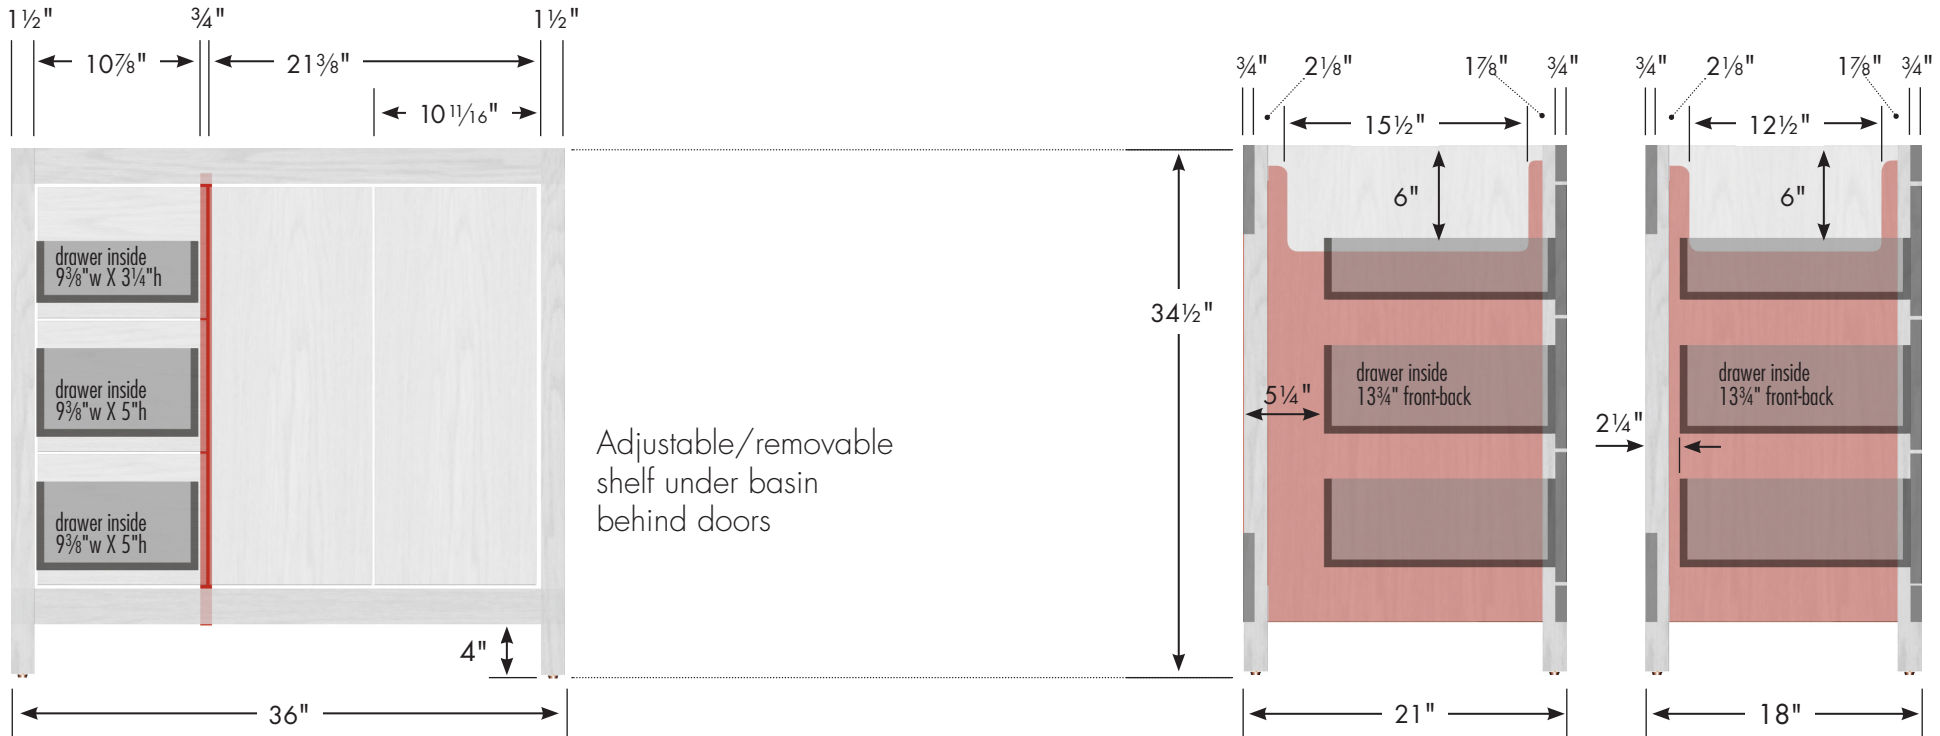

Adjustable/removable shelf under basin behind doors

internal dividers

**36" Alki View Vanity
Drawers Left**
36" wide
34½" tall
21" or 18" front-to-back

Vanity back clear openings for plumbing
(may need to cut adjustable shelf)