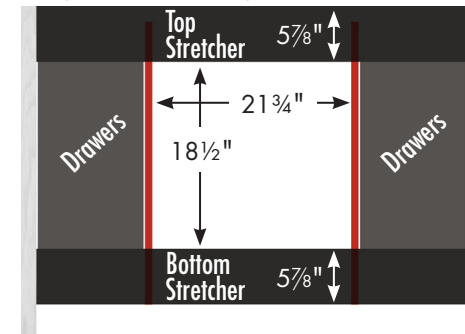

60" Alki View Vanity
Center Basin
 60" wide
 34½" tall
 21" or 18" front-to-back

internal dividers

48" Alki View Vanity

48" wide
34½" tall
21" or 18" front-to-back

Vanity back clear openings for plumbing
(may need to cut adjustable shelf)

Adjustable/removable shelf under basin behind doors

34 ½"

internal dividers

Vanity back clear openings for plumbing (may need to cut adjustable shelf)

42" Alki View Vanity

42" wide
34 ½" tall
21" or 18" front-to-back