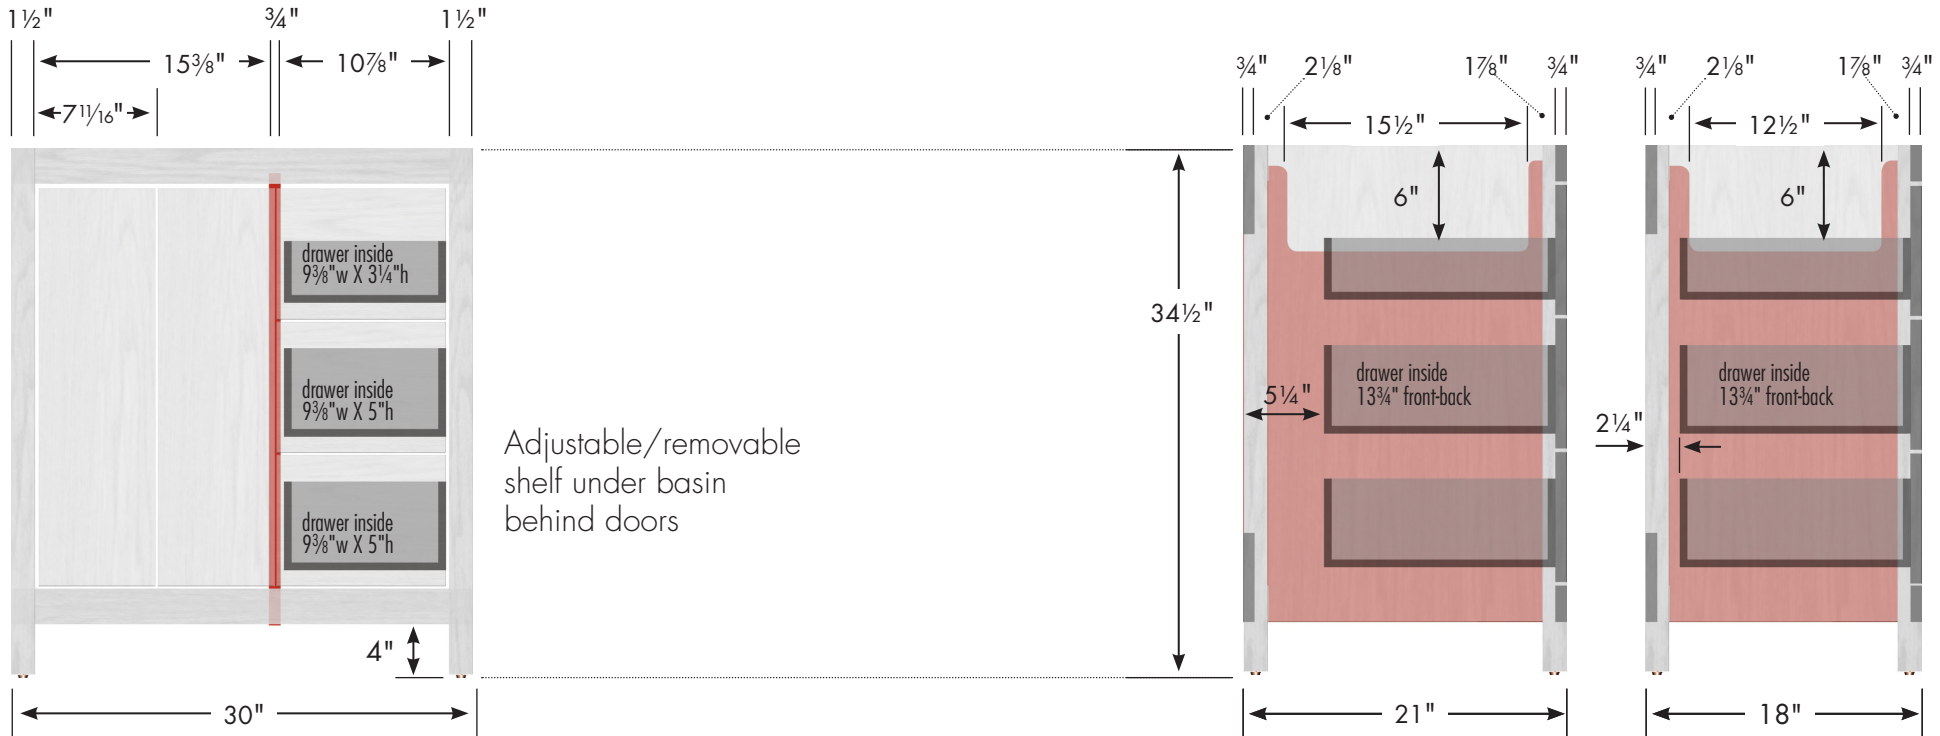

internal dividers

Vanity back clear openings for plumbing
(may need to cut adjustable shelf)

30" Alki View Vanity
Drawers Right
30" wide
34½" tall
21" or 18" front-to-back