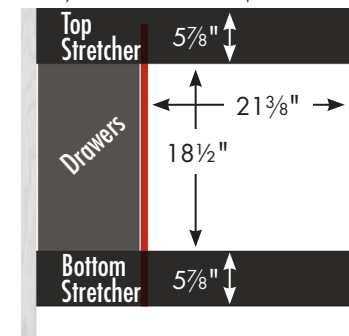

Vanity back clear openings for plumbing
(may need to cut adjustable shelf)