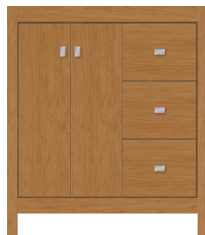

Vanity back clear openings for plumbing
 (may need to cut adjustable shelf)

internal dividers

Vanity back clear openings for plumbing
(may need to cut adjustable shelf)

30" Alki View Vanity
Drawers Right
 30" wide
 34½" tall
 21" or 18" front-to-back

internal dividers

**30" Alki View Vanity
Drawers Left**
30" wide
34½" tall
21" or 18" front-to-back

Vanity back clear openings for plumbing
(may need to cut adjustable shelf)

30" Alki View Vanity
No Side Drawers
 30" wide
 34½" tall
 21" or 18" front-to-back