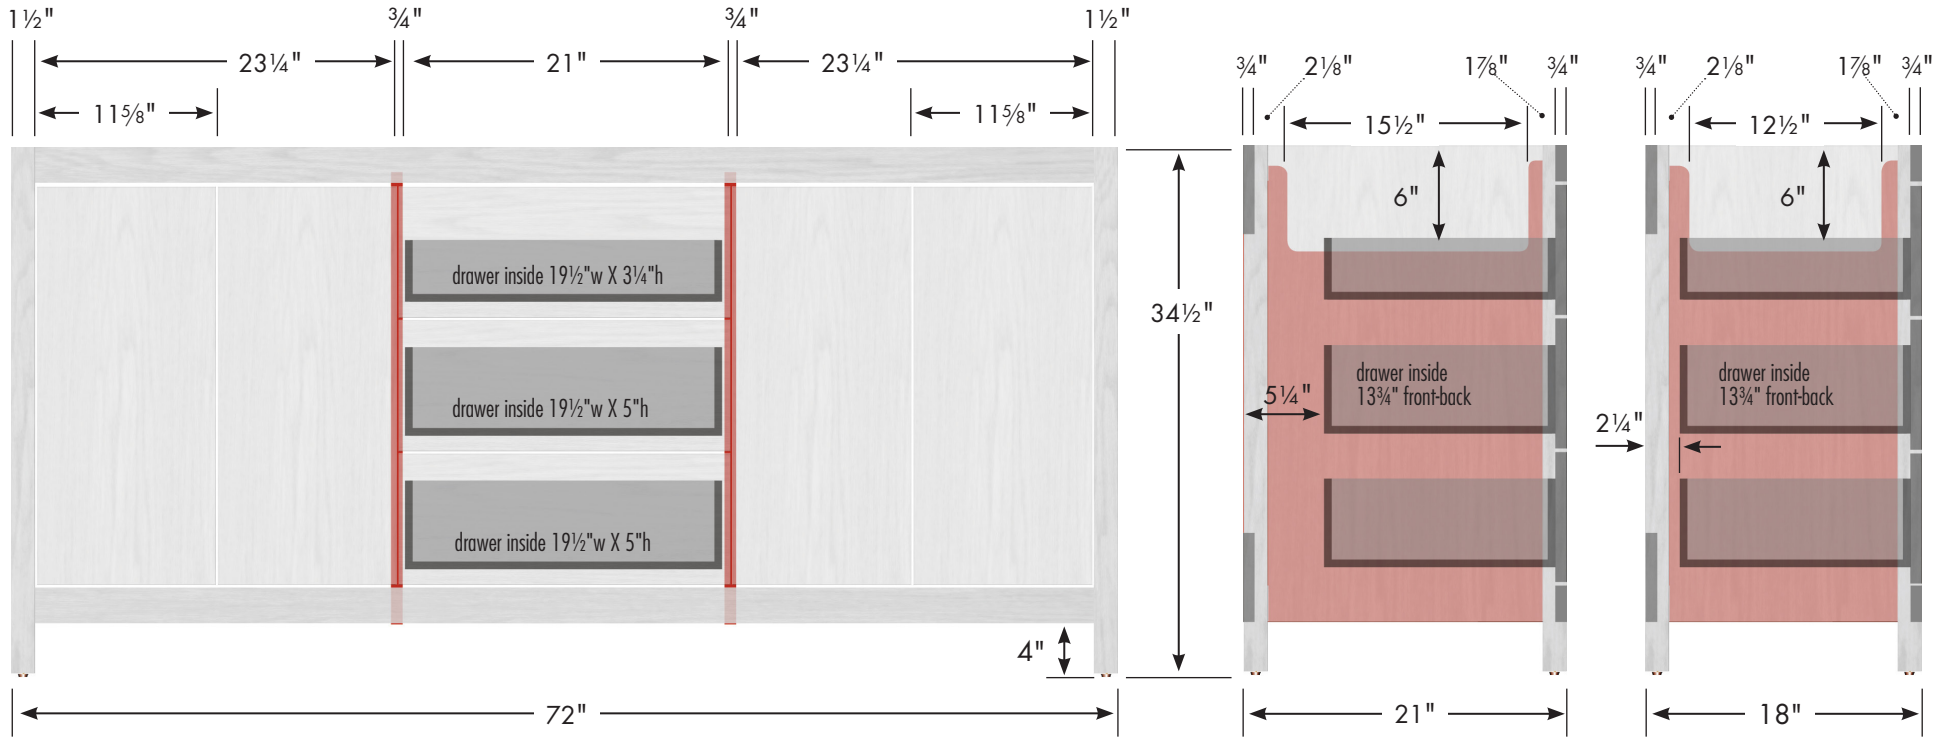

Adjustable/removable shelf under basins behind doors

internal dividers

Vanity back clear openings for plumbing
(may need to cut adjustable shelf)

72" Alki View Vanity

72" wide
34½" tall
21" or 18" front-to-back