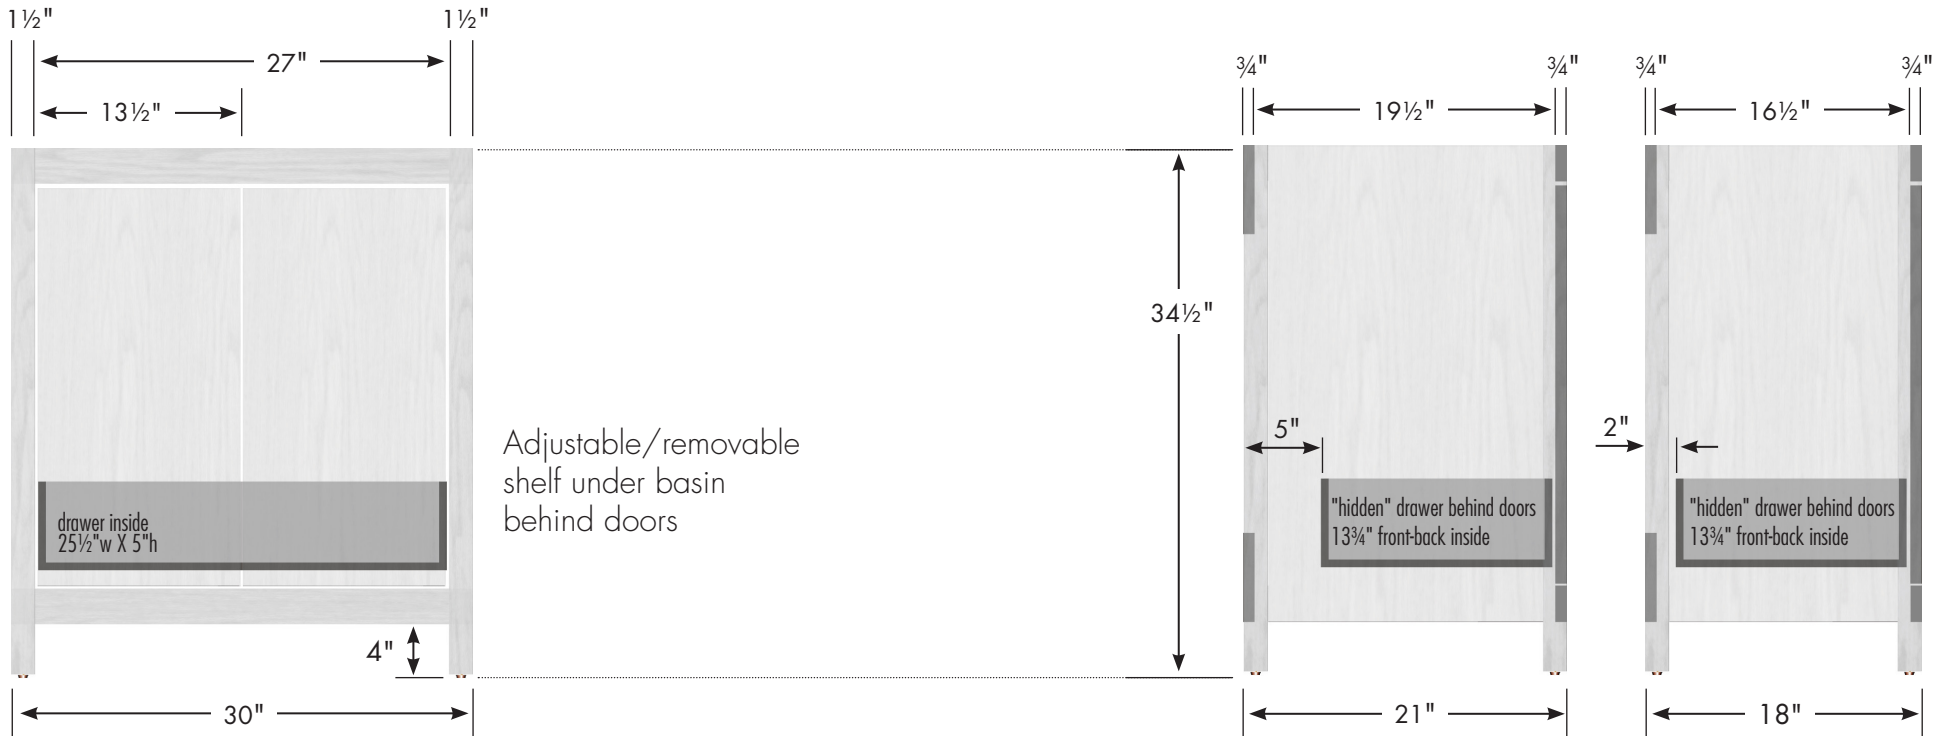

Vanity back clear openings for plumbing
 (may need to cut adjustable shelf)

internal dividers

Vanity back clear openings for plumbing
(may need to cut adjustable shelf)

30" Alki View Vanity
Drawers Right
 30" wide
 34½" tall
 21" or 18" front-to-back

internal dividers

**30" Alki View Vanity
Drawers Left**
30" wide
34½" tall
21" or 18" front-to-back

Vanity back clear openings for plumbing
(may need to cut adjustable shelf)

30" Alki View Vanity
No Side Drawers
 30" wide
 34½" tall
 21" or 18" front-to-back