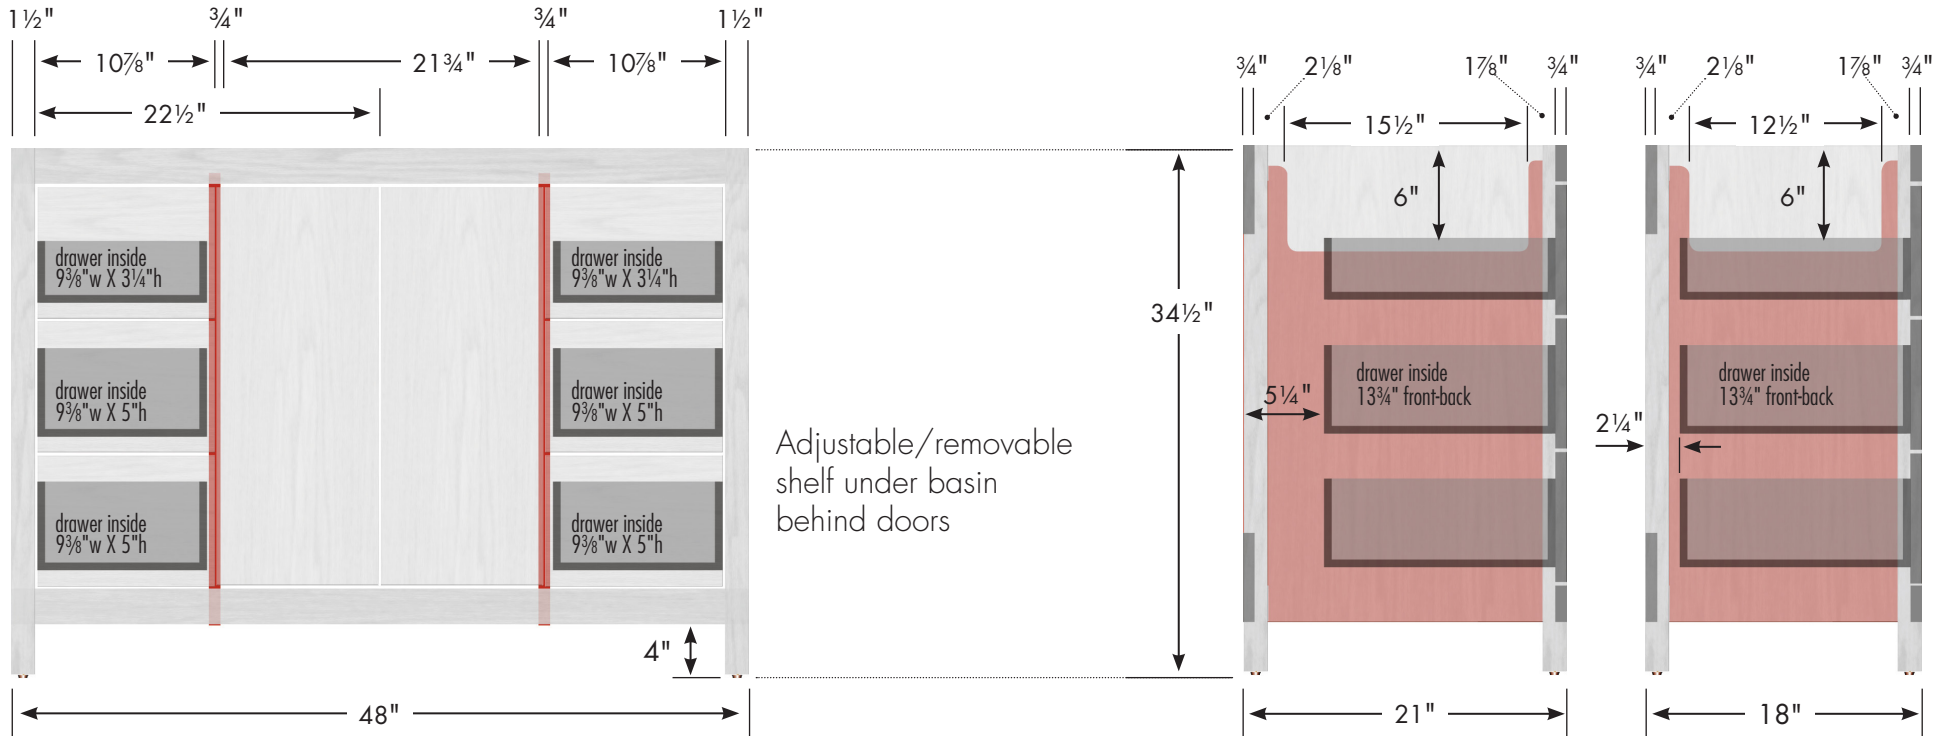

Our products are engineered to maintain close dimensional tolerances but variability in manufacturing materials can change dimensions slightly (normally within $\pm 1/8"$ but occasionally up to $\pm 3/16"$).

60" Alki View Vanity
Double Basin
60" wide
34½" tall
21" or 18" front-to-back

Adjustable/removable shelf under basin behind doors

internal dividers

Vanity back clear openings for plumbing
(may need to cut adjustable shelf)

60" Alki View Vanity
Center Basin
 60" wide
 34½" tall
 21" or 18" front-to-back

internal dividers

48" Alki View Vanity

48" wide
34½" tall
21" or 18" front-to-back

Vanity back clear openings for plumbing
(may need to cut adjustable shelf)