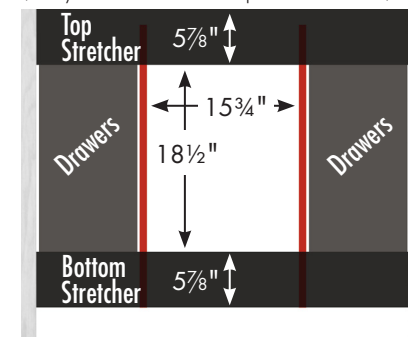

60" Alki View Vanity
Double Basin
60" wide
34½" tall
21" or 18" front-to-back

Adjustable/removable shelf under basin behind doors

internal dividers

Vanity back clear openings for plumbing
(may need to cut adjustable shelf)

60" Alki View Vanity
Center Basin
 60" wide
 34½" tall
 21" or 18" front-to-back

internal dividers

48" Alki View Vanity

48" wide
34½" tall
21" or 18" front-to-back

Vanity back clear openings for plumbing
(may need to cut adjustable shelf)

Adjustable/removable shelf under basin behind doors

34 ½"

internal dividers

Vanity back clear openings for plumbing (may need to cut adjustable shelf)

42" Alki View Vanity

42" wide
34 ½" tall
21" or 18" front-to-back

internal dividers

Vanity back clear openings for plumbing
(may need to cut adjustable shelf)

36" Alki View Vanity
Drawers Right
 36" wide
 34½" tall
 21" or 18" front-to-back

Adjustable/removable shelf under basin behind doors