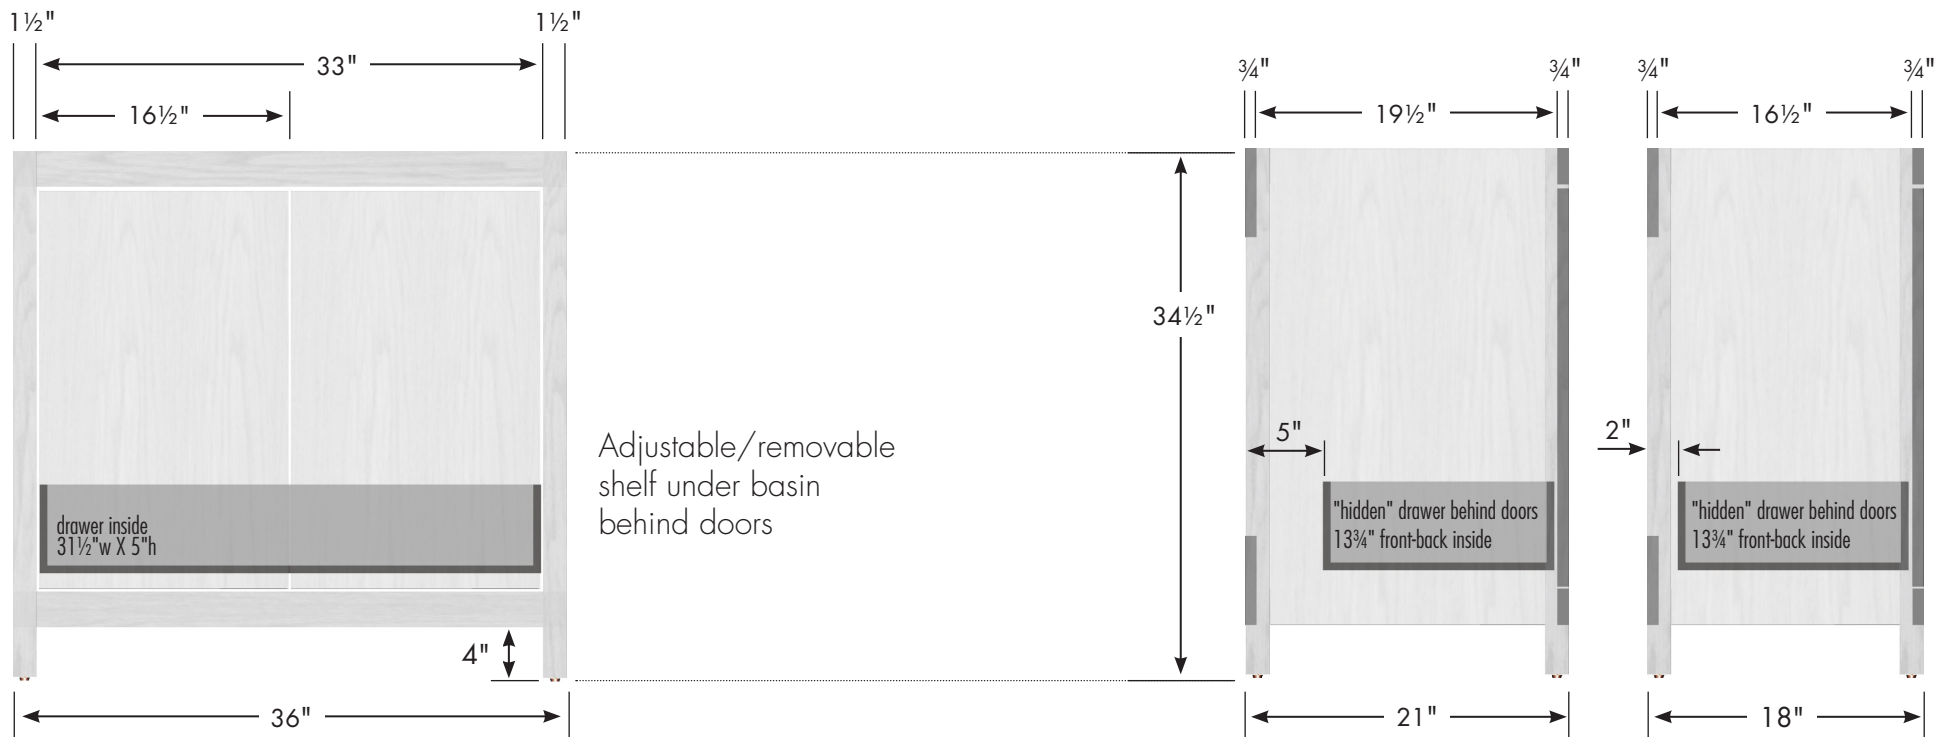

Vanity back clear openings for plumbing
(may need to cut adjustable shelf)