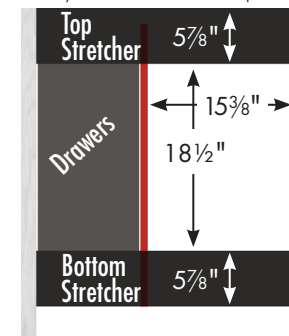

Vanity back clear openings for plumbing
(may need to cut adjustable shelf)