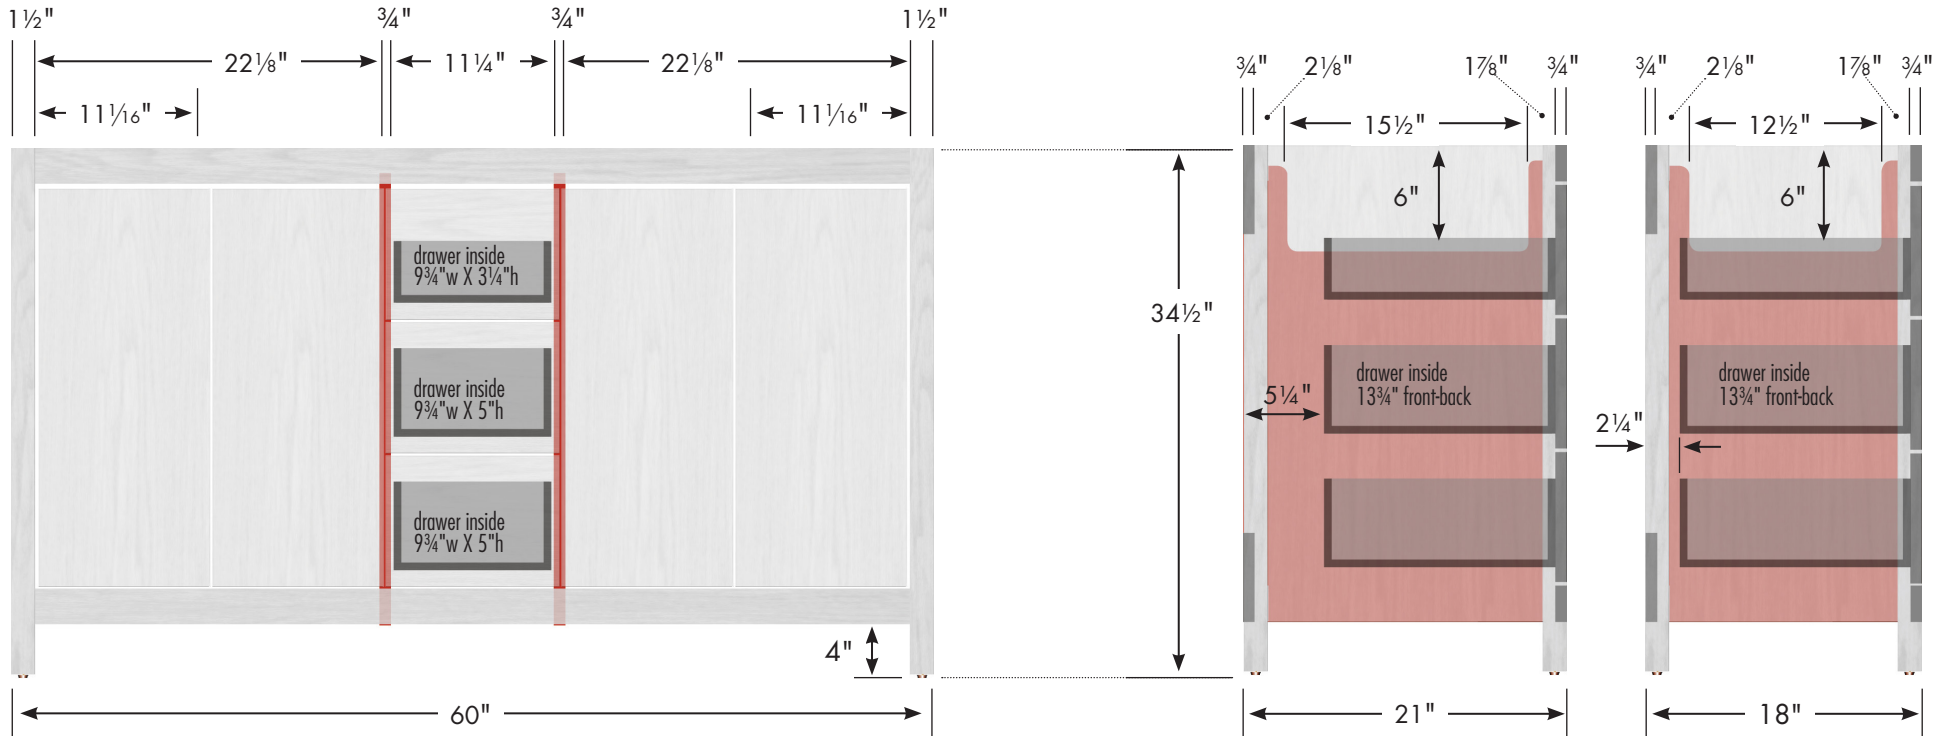

Our products are engineered to maintain close dimensional tolerances but variability in manufacturing materials can change dimensions slightly (normally within $\pm 1/8"$ but occasionally up to $\pm 3/16"$).

72" Alki View Vanity

72" wide
34½" tall
21" or 18" front-to-back

Adjustable/removable shelf under basins behind doors

internal dividers

Vanity back clear openings for plumbing
(may need to cut adjustable shelf)

60" Alki View Vanity
Double Basin
60" wide
34½" tall
21" or 18" front-to-back

Adjustable/removable shelf under basin behind doors

internal dividers

Vanity back clear openings for plumbing
(may need to cut adjustable shelf)