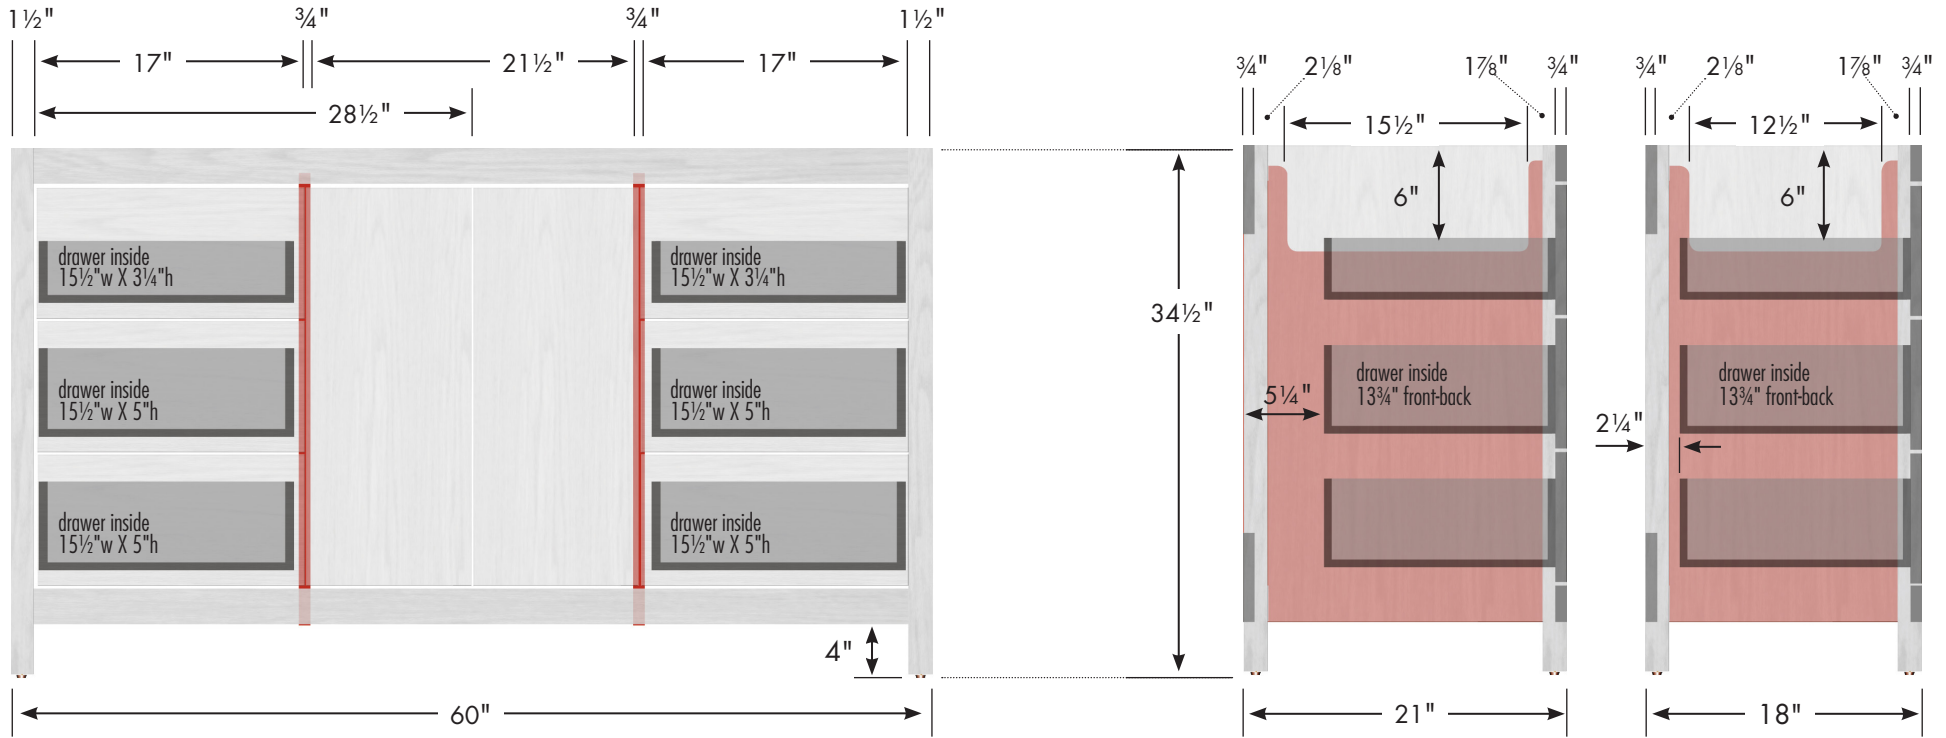

Our products are engineered to maintain close dimensional tolerances but variability in manufacturing materials can change dimensions slightly (normally within $\pm 1/8"$ but occasionally up to $\pm 3/16"$).

72" Alki View Vanity

72" wide
34½" tall
21" or 18" front-to-back

Adjustable/removable shelf under basins behind doors

internal dividers

Vanity back clear openings for plumbing
(may need to cut adjustable shelf)

60" Alki View Vanity
Double Basin
60" wide
34½" tall
21" or 18" front-to-back

Adjustable/removable shelf under basin behind doors

internal dividers

Vanity back clear openings for plumbing
(may need to cut adjustable shelf)

60" Alki View Vanity
Center Basin
 60" wide
 34½" tall
 21" or 18" front-to-back

internal dividers

48" Alki View Vanity

48" wide
34½" tall
21" or 18" front-to-back

Vanity back clear openings for plumbing
(may need to cut adjustable shelf)