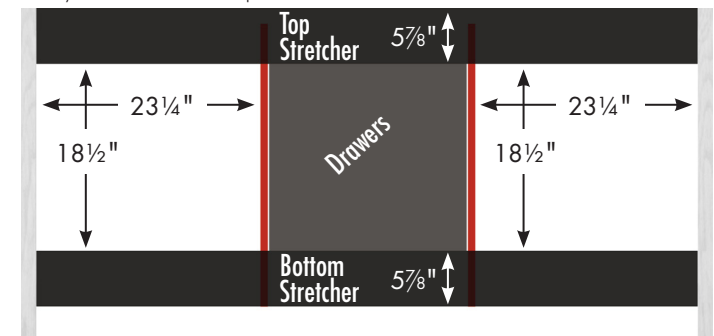

72" Alki View Vanity

72" wide
34½" tall
21" or 18" front-to-back