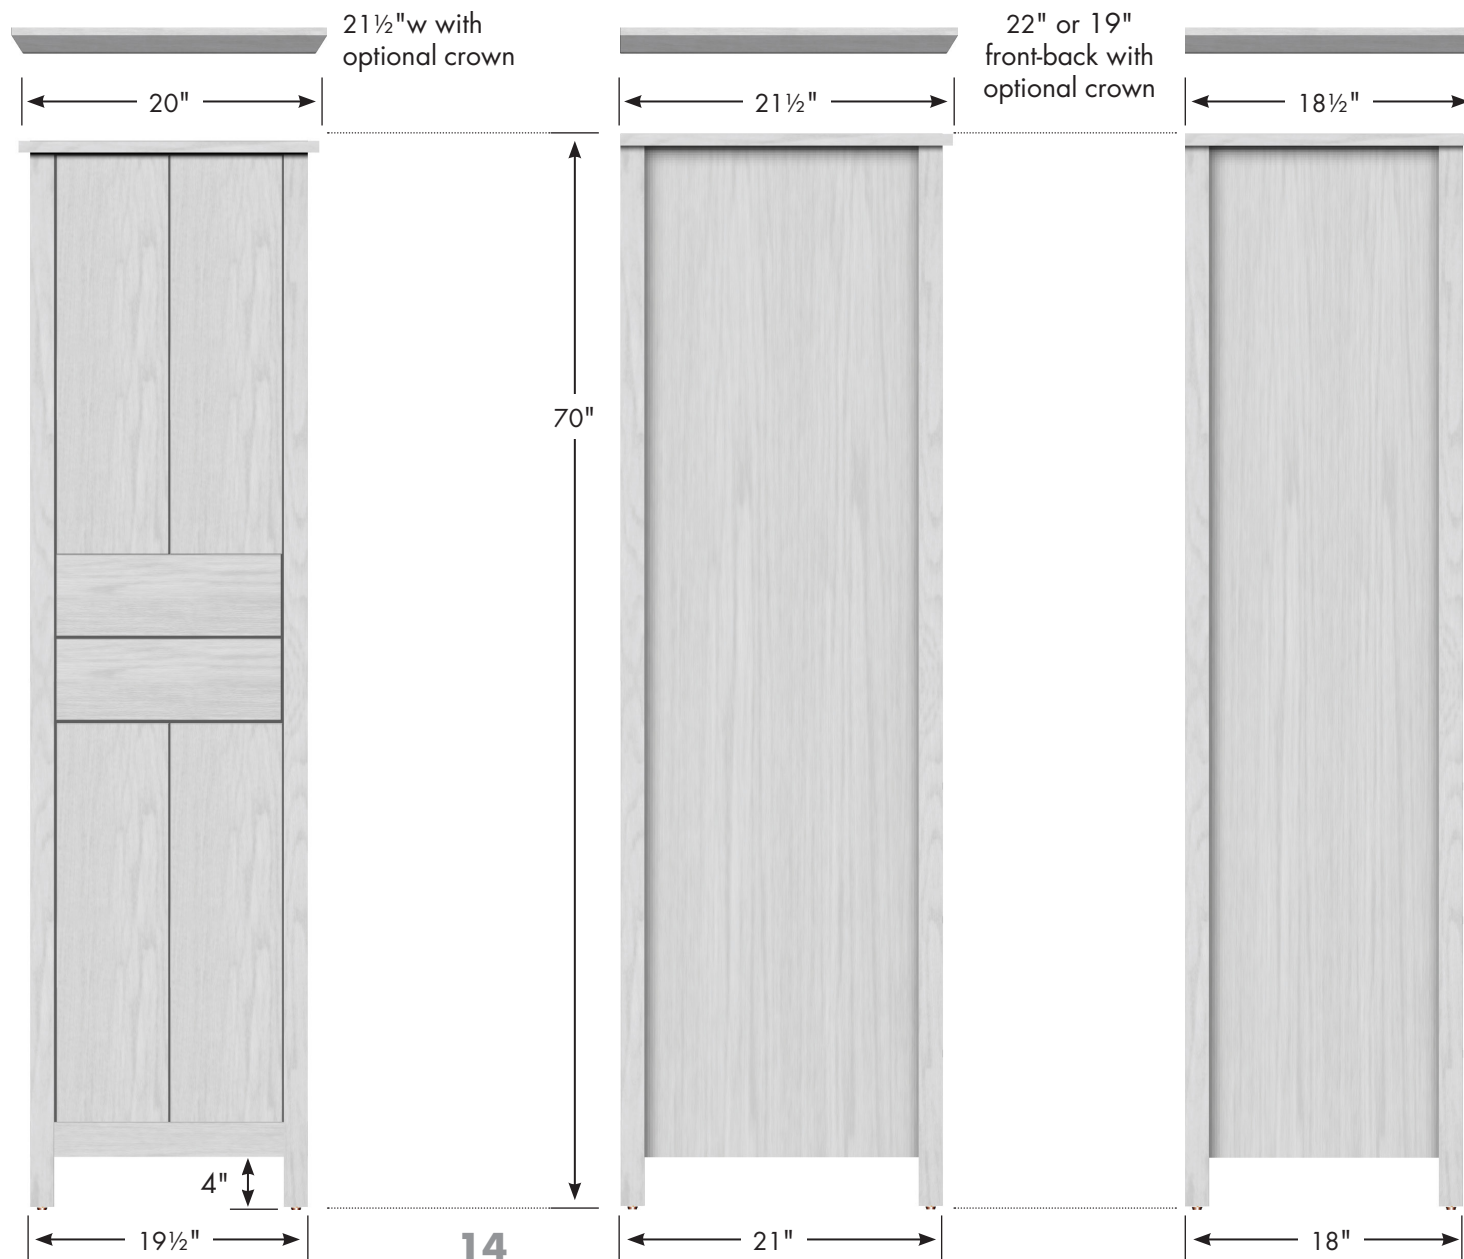

Vanity back clear openings for plumbing
 (may need to cut adjustable shelf)

24" Alki View Vanity

24" wide
34½" tall
21" or 18" front-to-back

Vanity back clear openings for plumbing
(may need to cut adjustable shelf)

19½" Alki Linen

19½" wide
70" tall

21" or 18" front-to-back
optional crown adds 1" to height