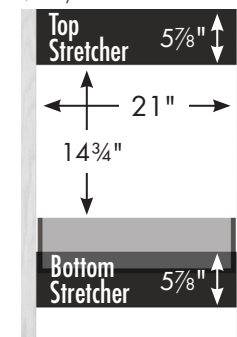

internal dividers

**30" Alki View Vanity
Drawers Left**
30" wide
34½" tall
21" or 18" front-to-back

Vanity back clear openings for plumbing
(may need to cut adjustable shelf)

30" Alki View Vanity
No Side Drawers
 30" wide
 34½" tall
 21" or 18" front-to-back

Vanity back clear openings for plumbing
 (may need to cut adjustable shelf)

24" Alki View Vanity

24" wide
34½" tall
21" or 18" front-to-back

Vanity back clear openings for plumbing
(may need to cut adjustable shelf)