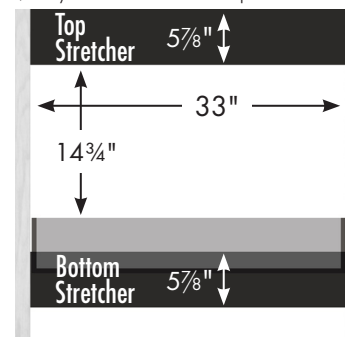

Vanity back clear openings for plumbing
(may need to cut adjustable shelf)