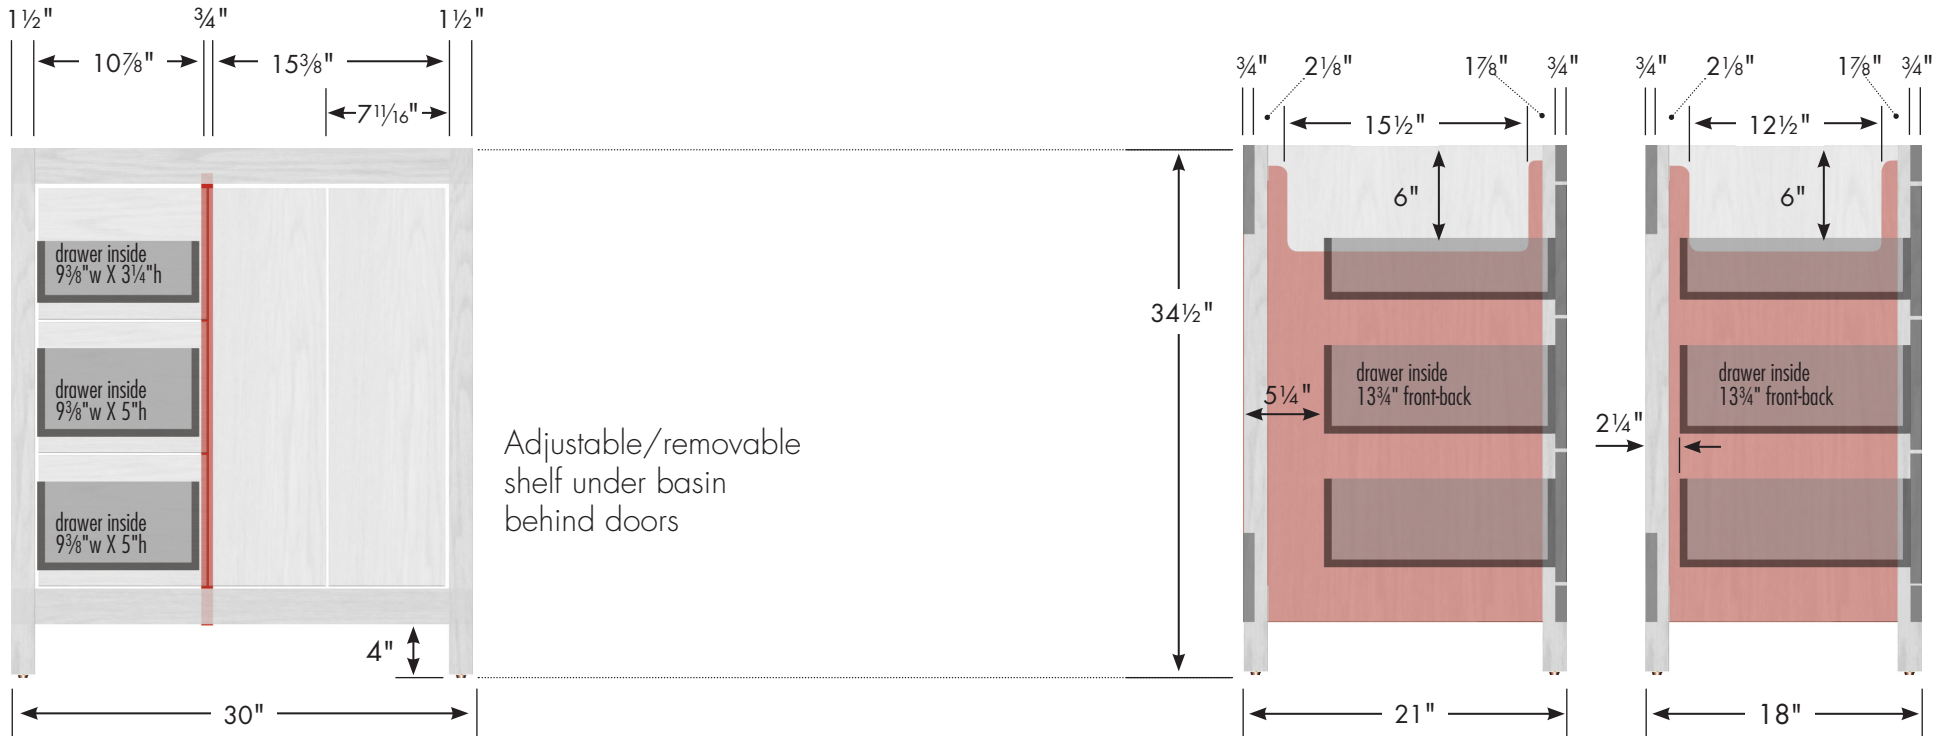

Vanity back clear openings for plumbing
 (may need to cut adjustable shelf)

internal dividers

Vanity back clear openings for plumbing
(may need to cut adjustable shelf)

30" Alki View Vanity
Drawers Right
 30" wide
 34½" tall
 21" or 18" front-to-back