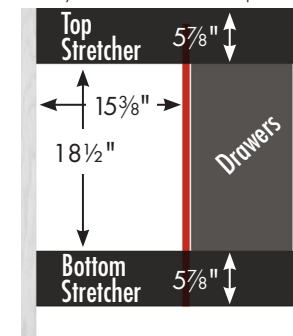

Vanity back clear openings for plumbing
 (may need to cut adjustable shelf)

internal dividers

Vanity back clear openings for plumbing
(may need to cut adjustable shelf)

30" Alki View Vanity
Drawers Right
 30" wide
 34½" tall
 21" or 18" front-to-back