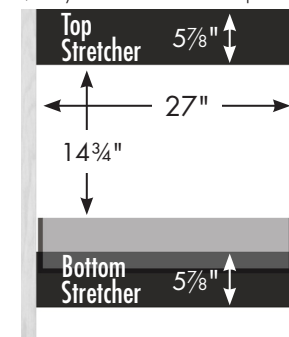

Vanity back clear openings for plumbing
(may need to cut adjustable shelf)