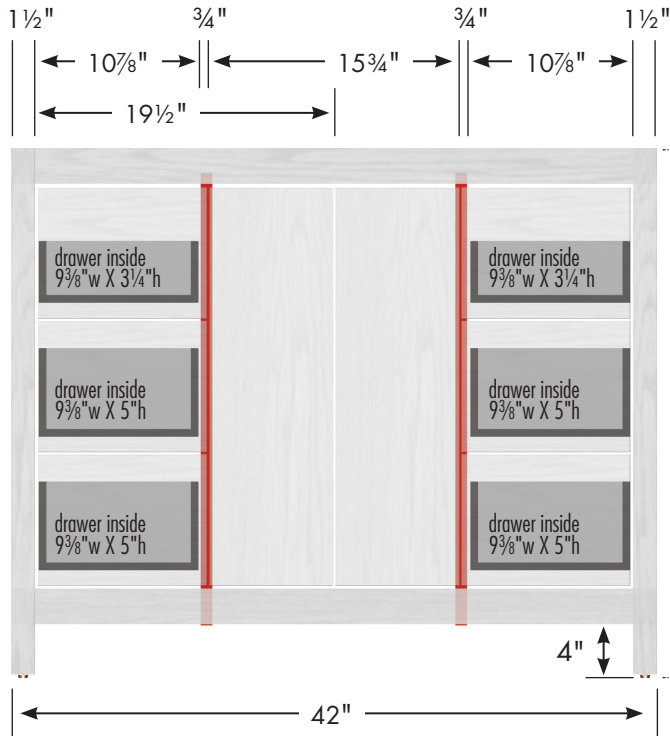

60" Alki View Vanity
Double Basin
60" wide
34½" tall
21" or 18" front-to-back

Adjustable/removable shelf under basin behind doors

internal dividers

Vanity back clear openings for plumbing
(may need to cut adjustable shelf)

60" Alki View Vanity
Center Basin
 60" wide
 34½" tall
 21" or 18" front-to-back

internal dividers

48" Alki View Vanity

48" wide
34½" tall
21" or 18" front-to-back

Vanity back clear openings for plumbing
(may need to cut adjustable shelf)

Adjustable/removable shelf under basin behind doors

34 ½"

internal dividers

Vanity back clear openings for plumbing (may need to cut adjustable shelf)

42" Alki View Vanity

42" wide
34 ½" tall
21" or 18" front-to-back

internal dividers

Vanity back clear openings for plumbing
(may need to cut adjustable shelf)

36" Alki View Vanity
Drawers Right
 36" wide
 34½" tall
 21" or 18" front-to-back

Adjustable/removable shelf under basin behind doors