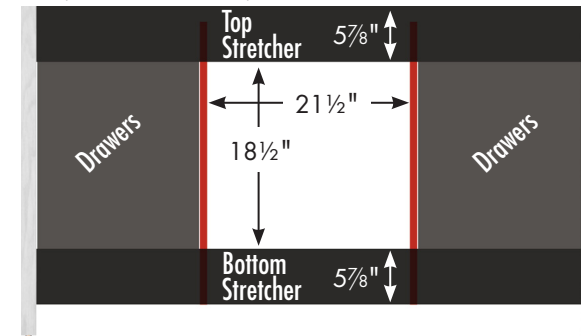

Adjustable/removable shelf under basin behind doors

internal dividers

Vanity back clear openings for plumbing
(may need to cut adjustable shelf)

60" Alki View Vanity
Center Basin
60" wide
34½" tall
21" or 18" front-to-back