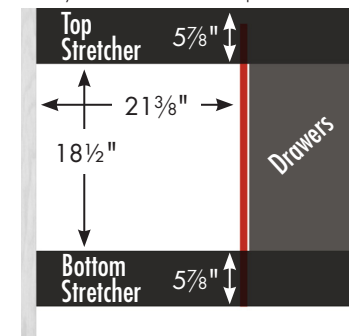

internal dividers

Vanity back clear openings for plumbing
(may need to cut adjustable shelf)