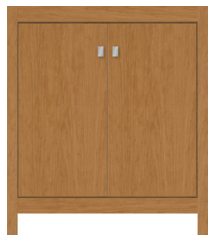

Vanity back clear openings for plumbing
 (may need to cut adjustable shelf)

internal dividers

Vanity back clear openings for plumbing
(may need to cut adjustable shelf)

30" Alki View Vanity
Drawers Right
 30" wide
 34½" tall
 21" or 18" front-to-back

internal dividers

**30" Alki View Vanity
Drawers Left**
30" wide
34½" tall
21" or 18" front-to-back

Vanity back clear openings for plumbing
(may need to cut adjustable shelf)

30" Alki View Vanity
No Side Drawers
 30" wide
 34½" tall
 21" or 18" front-to-back

Vanity back clear openings for plumbing
 (may need to cut adjustable shelf)

24" Alki View Vanity

24" wide
34½" tall
21" or 18" front-to-back

Vanity back clear openings for plumbing
(may need to cut adjustable shelf)