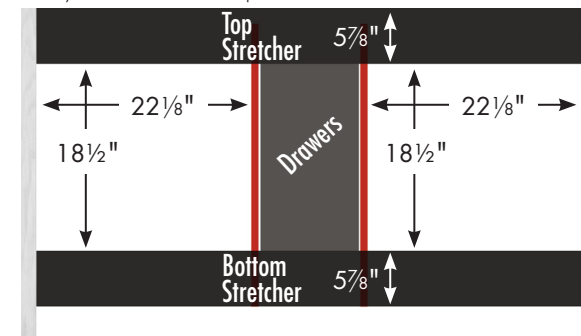

72" Alki View Vanity

72" wide
34½" tall
21" or 18" front-to-back

Adjustable/removable shelf under basins behind doors

internal dividers

Vanity back clear openings for plumbing
(may need to cut adjustable shelf)

60" Alki View Vanity
Double Basin
60" wide
34½" tall
21" or 18" front-to-back

Adjustable/removable shelf under basin behind doors

internal dividers

Vanity back clear openings for plumbing
(may need to cut adjustable shelf)