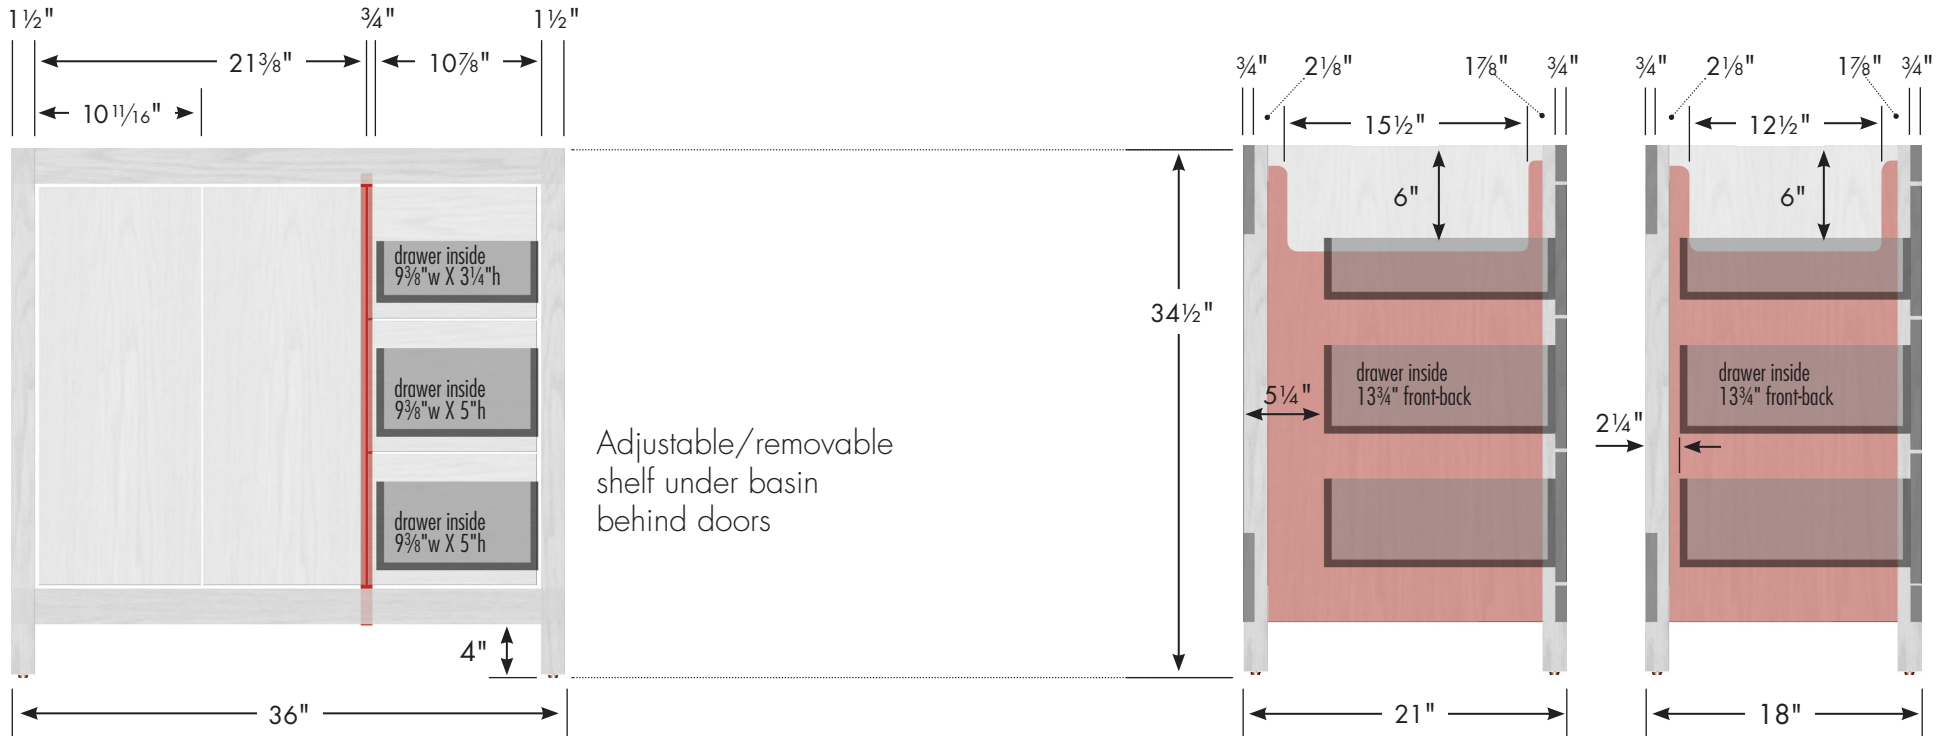

Adjustable/removable shelf under basin behind doors

34 ½"

internal dividers

Vanity back clear openings for plumbing (may need to cut adjustable shelf)

42" Alki View Vanity

42" wide
34 ½" tall
21" or 18" front-to-back