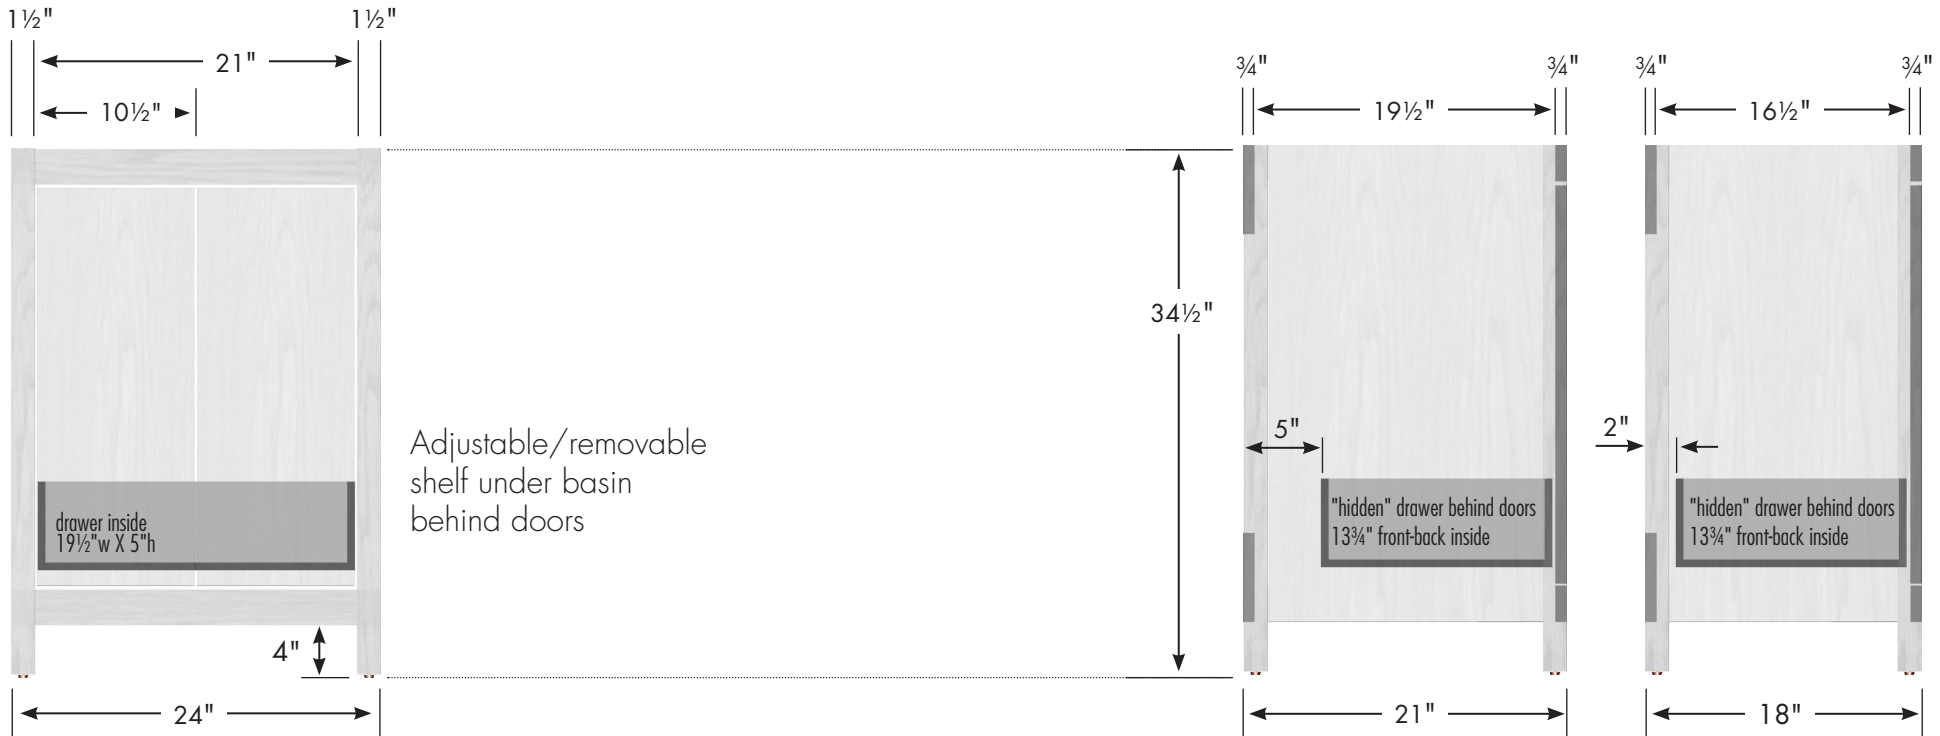

internal dividers

**30" Alki View Vanity
Drawers Left**
30" wide
34½" tall
21" or 18" front-to-back

Vanity back clear openings for plumbing
(may need to cut adjustable shelf)

30" Alki View Vanity
No Side Drawers
 30" wide
 34½" tall
 21" or 18" front-to-back

Vanity back clear openings for plumbing
 (may need to cut adjustable shelf)

24" Alki View Vanity

24" wide
34½" tall
21" or 18" front-to-back

Vanity back clear openings for plumbing
(may need to cut adjustable shelf)