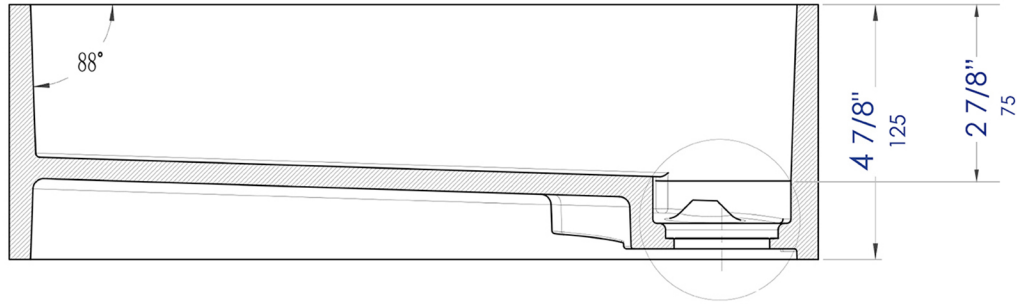

# ABRS15R

White Matte 15" Round White Matte  
Solid Surface Resin Sink

**Note:** All product dimensions are approximate and should be verified on site prior to installation.  
Visit [www.ALFIbrand.com](http://www.ALFIbrand.com) for more information.