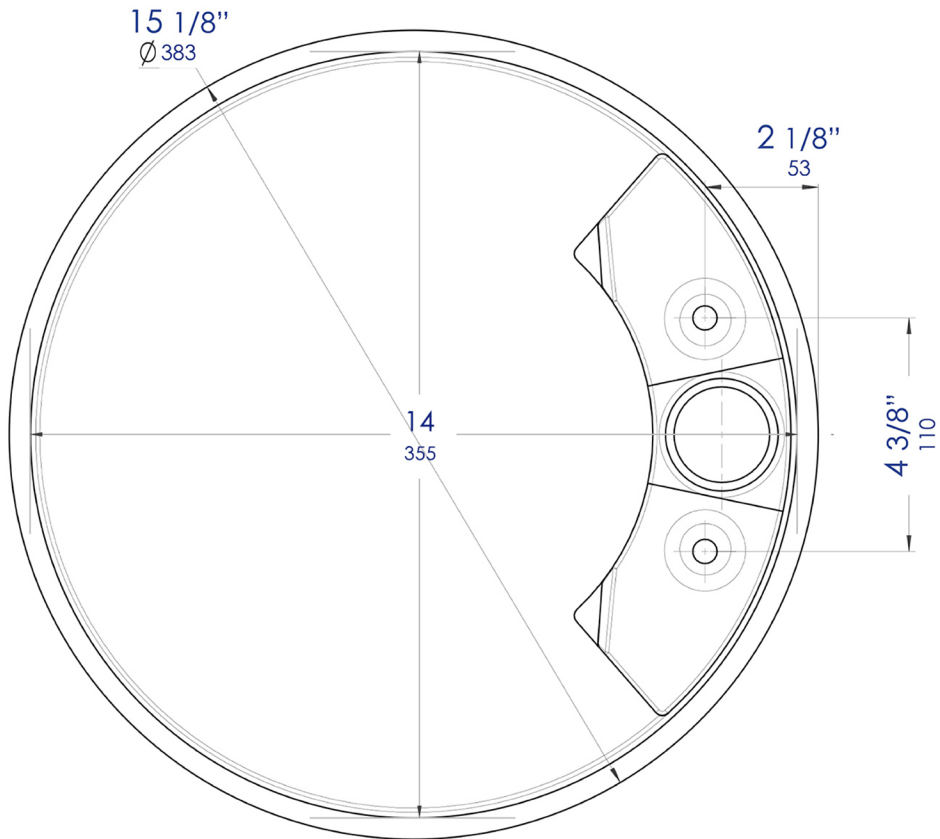

# ABRS15R

White Matte 15" Round White Matte  
Solid Surface Resin Sink

**Note:** All product dimensions are approximate and should be verified on site prior to installation.  
Visit [www.ALFIbrand.com](http://www.ALFIbrand.com) for more information.