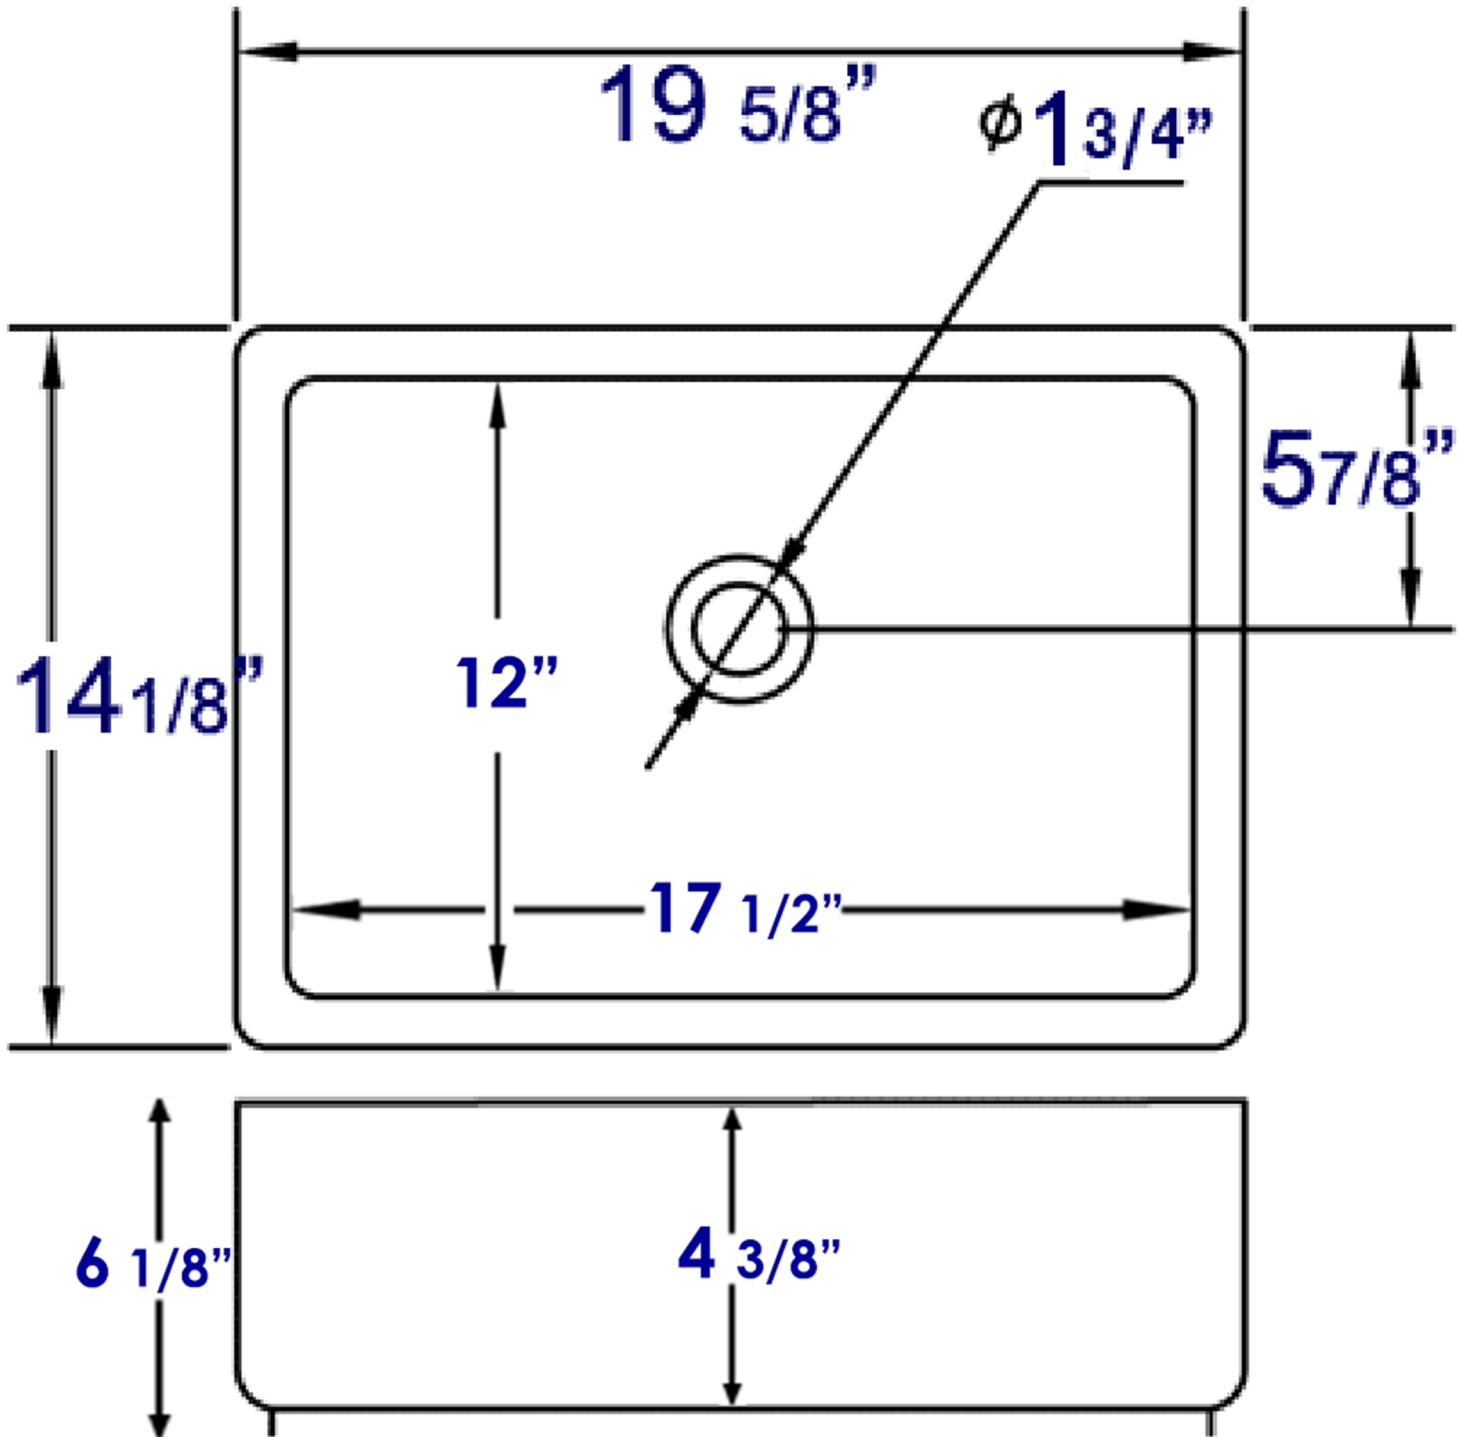

BA131

20" Rectangular Ceramic Above Mount Basin
Vessel Sink

EAGO USA

Note: All product dimensions are approximate and should be verified on site prior to installation.
Visit www.EAGOUSA.com for more information.