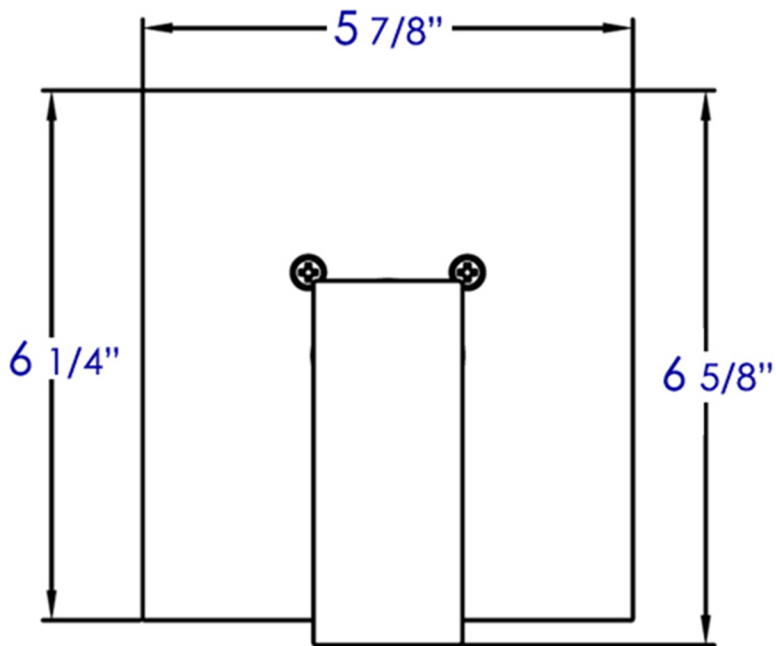

AB5501

Shower Valve Mixer with Square Lever Handle

Note: All product dimensions are approximate and should be verified on site prior to installation.
Visit www.ALFIbrand.com for more information.