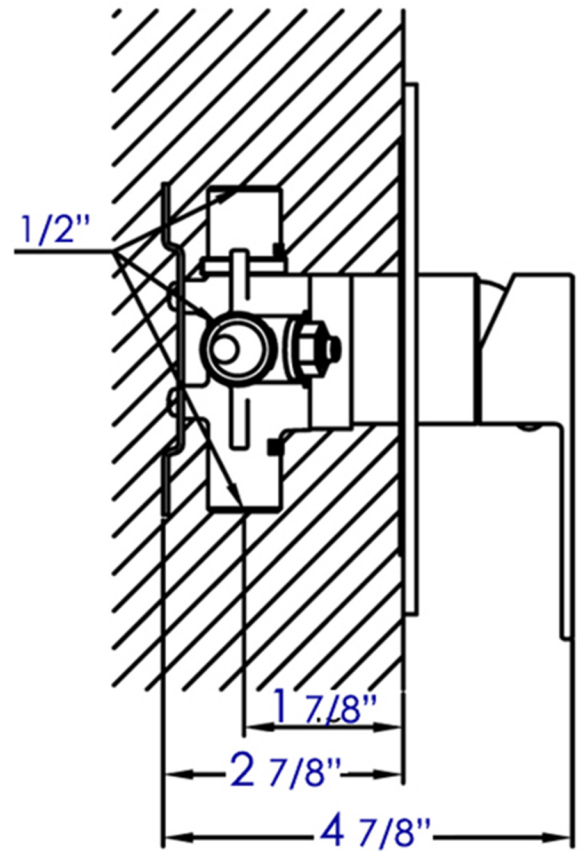

AB5501

Shower Valve Mixer with Square Lever Handle

Note: All product dimensions are approximate and should be verified on site prior to installation.
Visit www.ALFIbrand.com for more information.