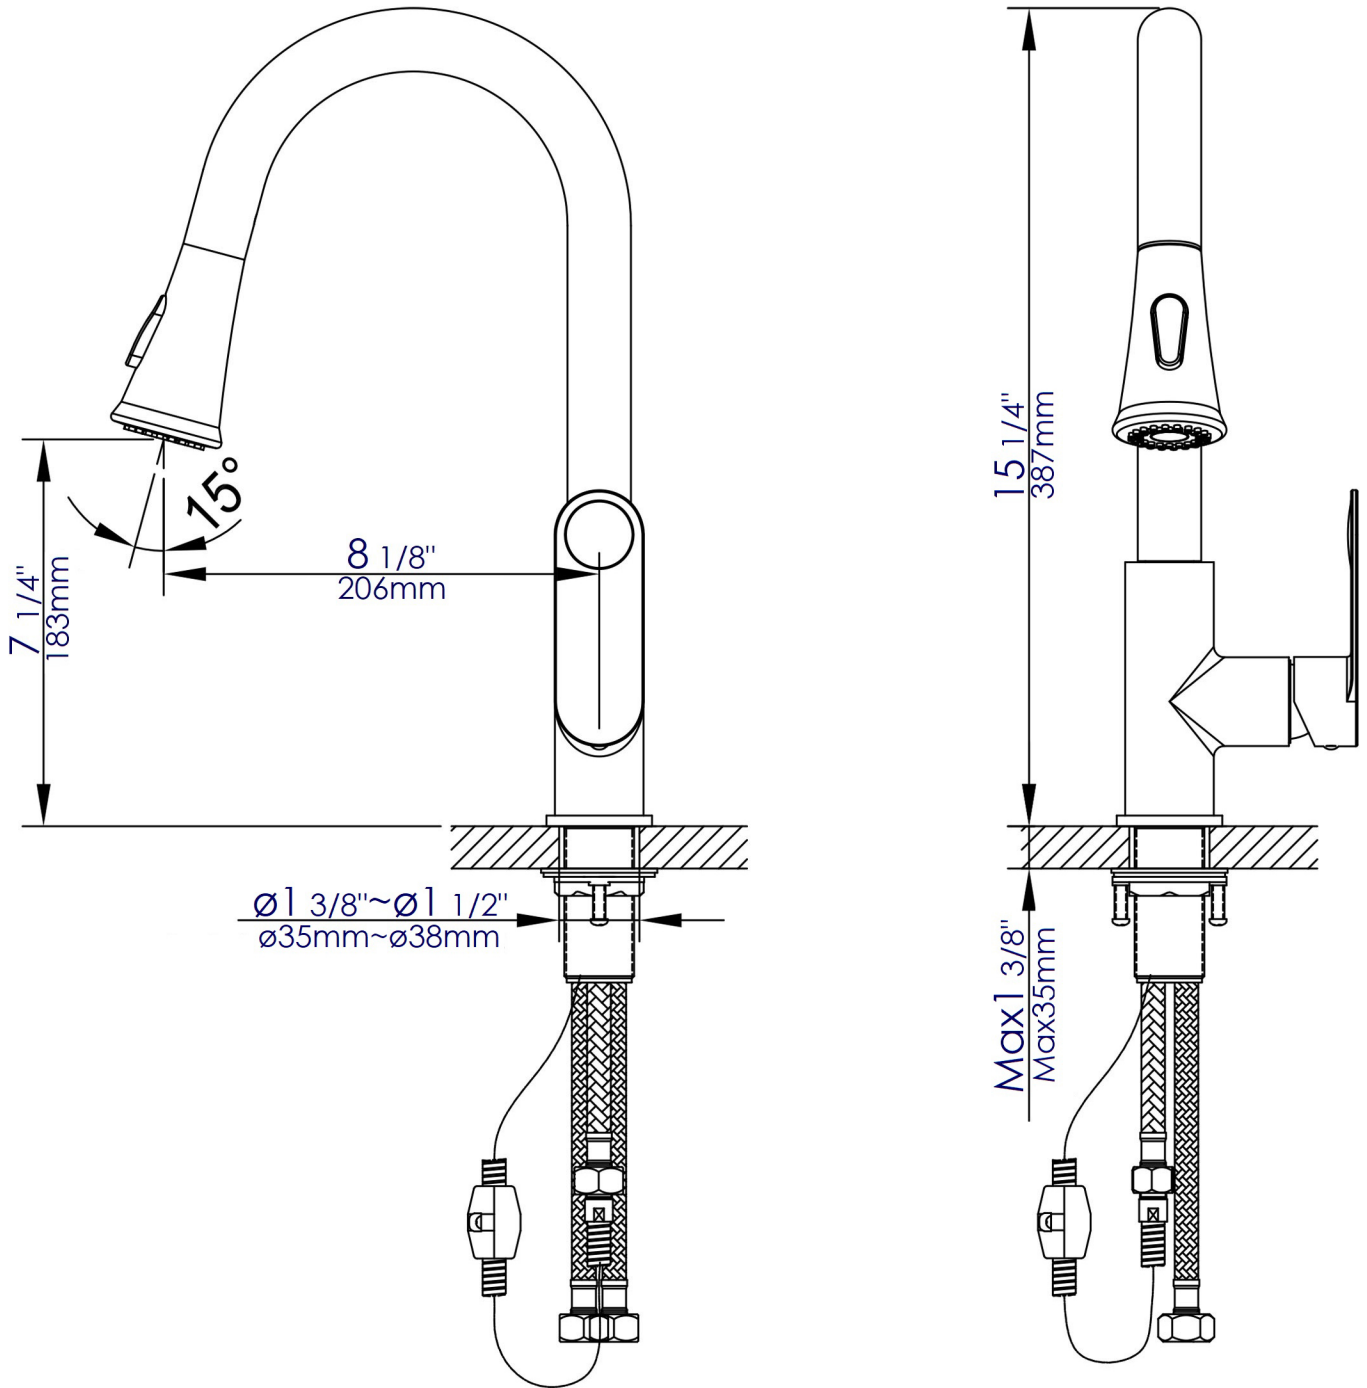

ABKF3480 | Gooseneck Pull Down Kitchen Faucet

Note: All product dimensions are approximate and should be verified on site prior to installation.
Visit www.ALFIbrand.com for more information.