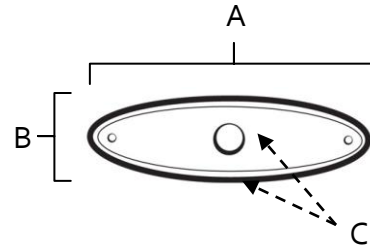

SPECIFICATIONS

ESCUTCHEON
OVAL

FEATURES

- Modern styling
- Multiple finishes
- Concealed installation

WARRANTY

Limited lifetime

FINISHES

- Polished Brass (PB)
- Polished Chrome (PC)
- Antique English (AE)
- Antique English Matte (AEM)
- Antique Pewter (AP)
- Barcelona (BARC)
- Bronze (BRZ)
- Chocolate Bronze (CHBRZ)
- Matte Black (MB)
- Polished Antique (PA)
- Polished Nickel (PN)
- Satin Nickel (SN)

MATERIAL

Brass

Item#	A	B	C
A1225-3	3"	7/8"	1/8"

KEY:

- A - Length
- B - Width
- C - Projection

NOTE: Dimensions and specifications are subject to change without notice.