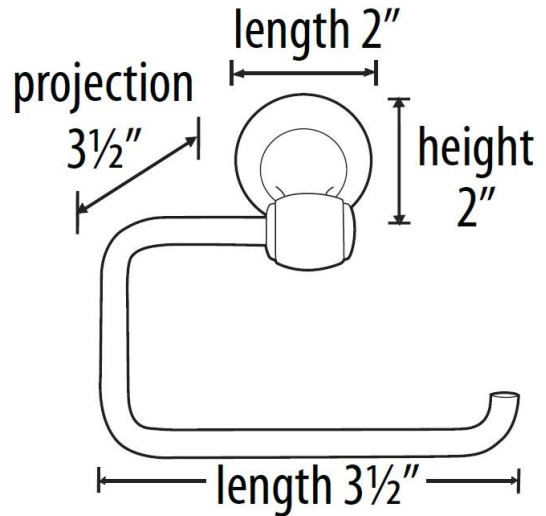

SPECIFICATIONS

ROYALE

SINGLE POST TISSUE HOLDER

FEATURES

Transitional styling
Multiple finishes
Concealed installation

WARRANTY

Limited lifetime

FINISHES