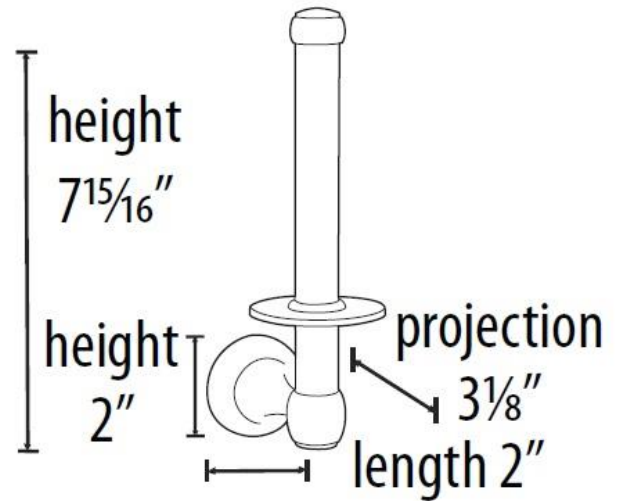

SPECIFICATIONS

ROYALE
RESERVE TISSUE HOLDER

FEATURES

Transitional styling
Multiple finishes
Concealed installation

WARRANTY

Limited lifetime

FINISHES

Polished Brass (PB)
Polished Brass/Non-lacquered (PB/NL)
Polished Chrome (PC)
Bronze (BRZ)
Chocolate Bronze (CHBRZ)
Polished Nickel (PN)
Satin Nickel (SN)

MATERIAL

Brass

Item#

A6667

NOTE: Dimensions and specifications are subject to change without notice.