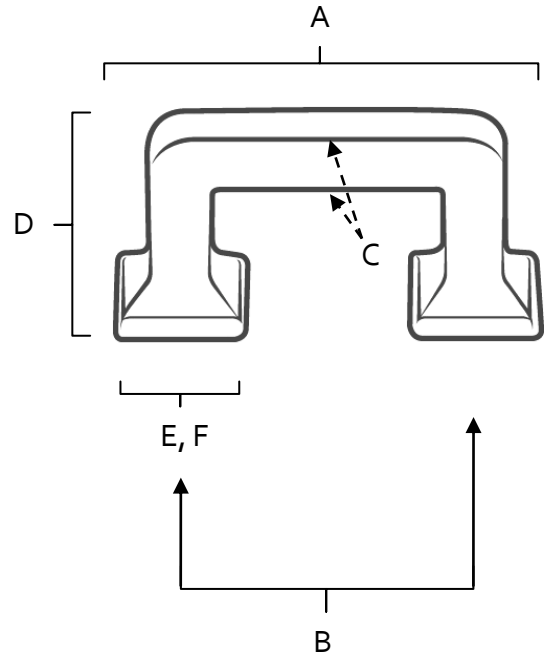

SPECIFICATIONS

**MILLENNIUM
PULL**

FEATURES

- Modern styling
- Multiple finishes
- Concealed installation

WARRANTY

Limited lifetime

FINISHES

- Bronze (BRZ)
- Matte Black (MB)
- Polished Brass (PB)
- Polished Brass/Non-Lacquered (PB/NL)
- Polished Chrome (PC)
- Polished Nickel (PN)
- Satin Brass (SB)
- Satin Nickel (SN)

MATERIAL

Brass

Item#	A	B	C	D	E (L)	F (W)
A950	2 1/8"	1 1/2"	1/4"	1 1/8"	5/8"	5/8"

KEY:

- A - Overall Length
- B - Center to Center
- C - Handle Width
- D - Projection
- E - Mount Length
- F - Mount Width

NOTE: Dimensions and specifications are subject to change without notice.