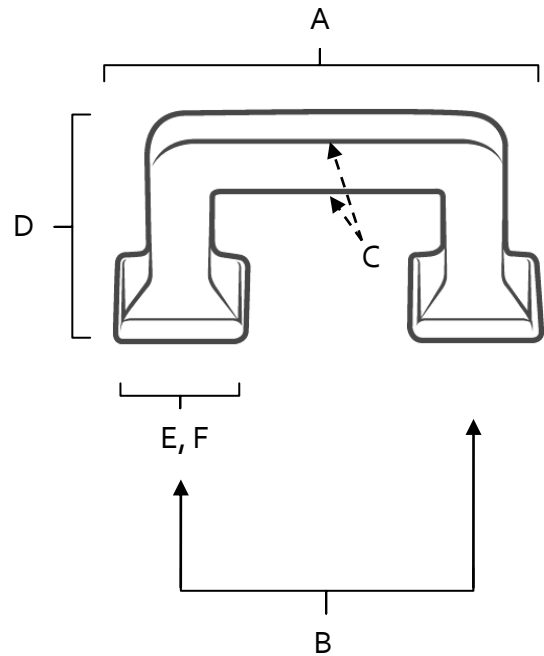

SPECIFICATIONS

**MILLENNIUM
PULL**

FEATURES

Modern styling
Multiple finishes
Concealed installation

WARRANTY

Limited lifetime

FINISHES

Polished Chrome (PC)
Bronze (BRZ)
Polished Nickel (PN)
Satin Nickel (SN)

MATERIAL

Brass

Item#	A	B	C	D	E (L)	F (W)
A950	2 1/8"	1 1/2"	1/4"	1 1/8"	5/8"	5/8"

KEY:

- A - Overall Length
- B - Center to Center
- C - Handle Width
- D - Projection
- E - Mount Length
- F - Mount Width

NOTE: Dimensions and specifications are subject to change without notice.