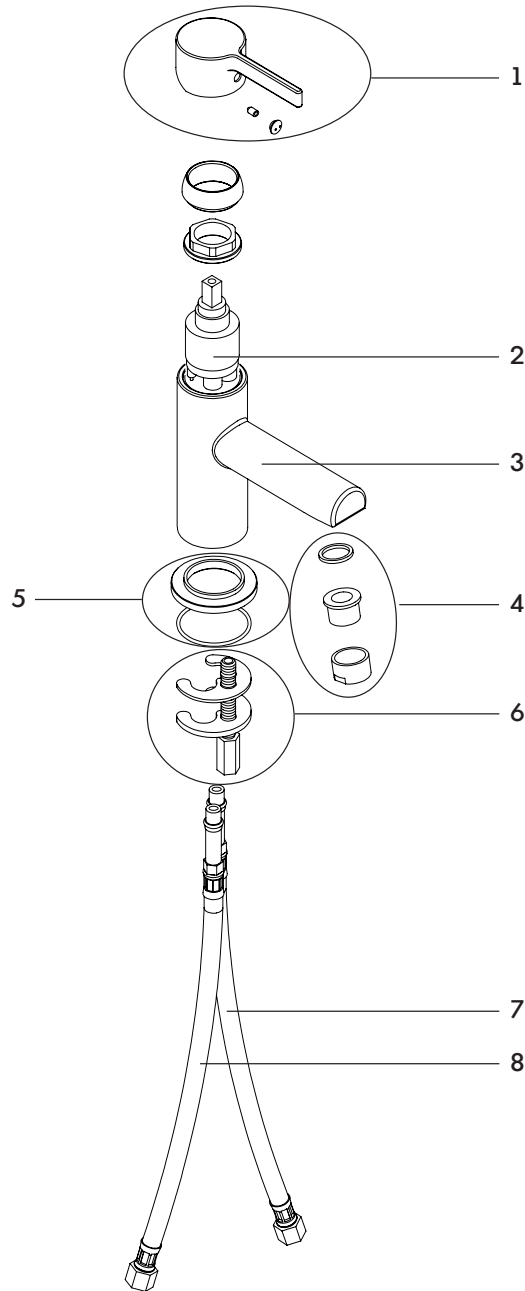

FEATURES

- Solid brass construction - **LEAD FREE**
- Single volume and temperature lever control
- Aerated water flow
- Press pop-up drain with overflow # ABDR00699
- Ceramic cartridge
- 3/8" connection
- 18" stainless steel braided supply hose

CODE & COMPLIANCE

AB1953

SPECS AT LARGE

Overall spout projection: 6"
 CC spout projection: 4 3/8"
 Total faucet height: 5 7/8"

Flow rate: 1.5 gpm
 Mounting hole: 1 3/8"
 Counter depth: 1 3/8"

EXPLOSION PARTS

Item	Code	English	Français
1	ABFC68273	Handle Kit	Ensemble poignée
2	ABCA04075	35mm cartridge	Cartouche 35mm
3	ABFC10475	Faucet body	Corps du robinet
4	ABAE14003	Aerator kit	Ensemble aérateur

Item	Code	English	Français
5	ABFP07120	Faucet base kit	Ensemble base de robinet
6	ABFP09171	Retainer kit	Ensemble de fixation
7	ABFH09227	Cold water hose	Flexible d'eau froide
8	ABFH09224	Hot water hose	Flexible d'eau chaude