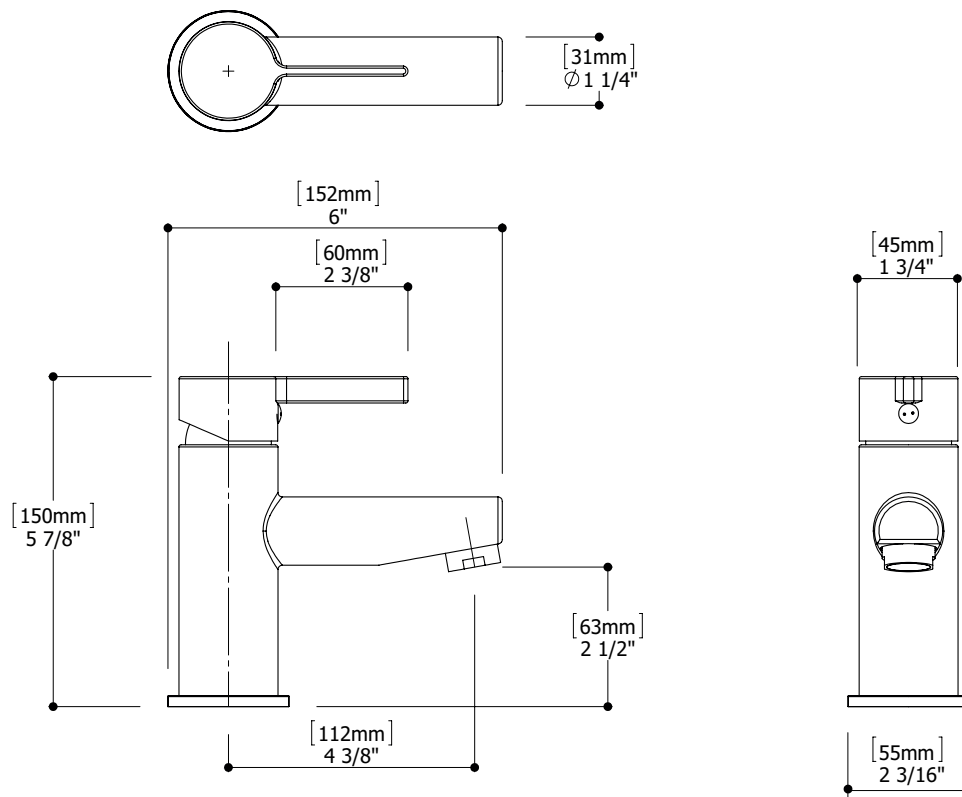

FEATURES

- Solid brass construction - **LEAD FREE**
- Single volume and temperature lever control
- Aerated water flow
- Press pop-up drain with overflow # ABDR00699
- Ceramic cartridge
- 3/8" connection
- 18" stainless steel braided supply hose

CODE & COMPLIANCE

AB1953

SPECS AT LARGE

Overall spout projection: 6"
 CC spout projection: 4 3/8"
 Total faucet height: 5 7/8"

Flow rate: 1.5 gpm
 Mounting hole: 1 3/8"
 Counter depth: 1 3/8"

EXPLOSION PARTS