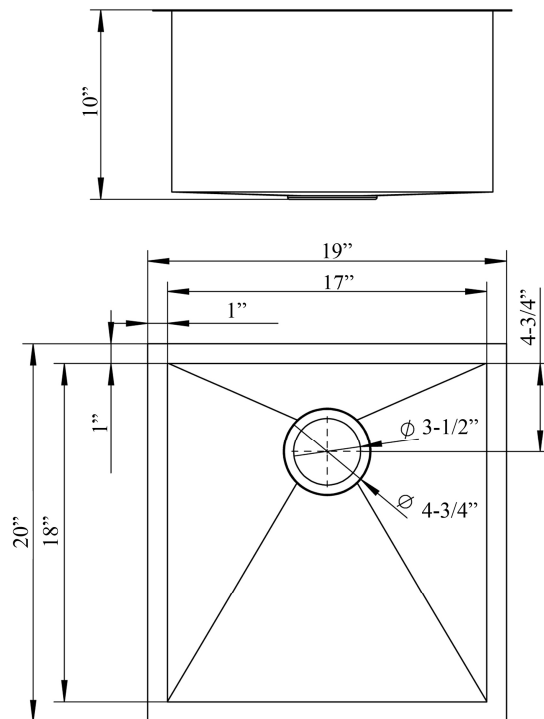

19" TELLY RECTANGULAR STAINLESS STEEL PREP SINK

Cat. No
PSSSB2088-SS

W: 19"
D: 20"
H: 10"

***Please do NOT cut hole without
template or actual product.**

Interior Dimensions:

Basin Interior: 17" W x 18" D
Basin Depth: 9-1/2"

Features:

- ▶ Solid 16 gauge, 304 grade metal construction
- ▶ Single square bowl
- ▶ Matte finish
- ▶ Zero radius corners for easy cleaning
- ▶ Coated for sound insulation
- ▶ Mounting clips and template included
- ▶ Lip is 1-1/16" wide
- ▶ Drain is 3-1/2"
- ▶ Drain sold separately
- ▶ Wire grid available to purchase separately,
PSSSB2088-WIRE

Dimensions of fixture are nominal and may vary within the range of tolerances established by ANSI Standard A112.19.2. Dimensions and specifications subject to change without notice.