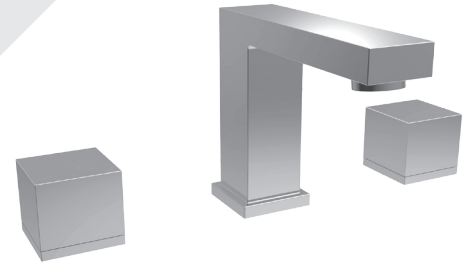

STYLE × FONCTION

Description

- Robinet de lavabo 8" c/c, renvoi inclus
- Aérateur orientable
- 8" c/c lavatory faucet, drain included
- Adjustable aerator

Cartouche / Cartridge

- CAR-1020-01 (Froid / Cold)
- CAR-1020-02 (Chaud / Hot)

Finis disponibles / Available finishes

- CC: Chrome / *Chrome*
- NN: Nickel / *Nickel*
- KK: Noir mat / *Matte black*
- **: Fini spécial / *Special finish*
- GG: Or / *Gold*