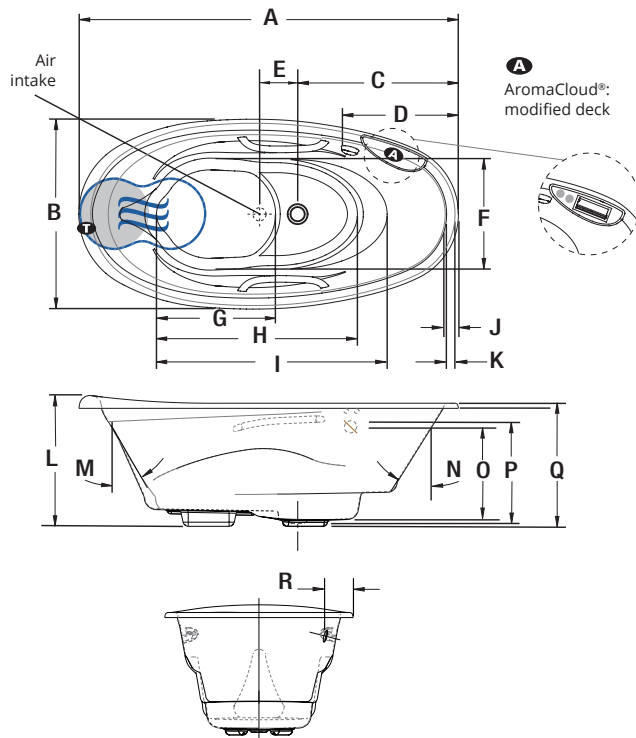

### IF REQUIRED BY CONSTRUCTION CODE OR INSTALLED WITH ITD

16" x 35" Cable driven Brass waste & overflow kit <b>BOVERBR-XX</b>	\$
---	----

\* For TMU, control and faucets cannot be installed on the deck of the bath.

**TOTAL PRICE**      \$

**ESSENCIA OVAL 7236**

AromaCloud®

Inverted V backrest

**INSTALLATION**

LETTER	DESCRIPTION	MEASURE
A	Total length	72"
B	Total width	36"
C	Outside edge to center drain	30 1/2"
D	Outside edge to overflow	20 1/2"
E	Distance from center air intake to center drain	5"
F	Bathing well width	21"
G	Raised seat length	22 5/8"
H	Bottom bathing well length	38"
I	Bathing well length	45 1/4"
J	Deck width (top)	2 5/8"
K	Deck width (raised deck)	1 1/2"
L	Total height to headrest	24 7/8"
M	Slope of backrest	30°
N	Slope on waste side	32°
O	Maximum water level	16 5/8"
P	Height from drain to center of overflow	18 3/8"
Q	Height from bottom of tub to top deck	23 1/2"
R	Minimum faucet dimension	6 3/8"

- A** AromaCloud® position
- Indicates heated backrest (TMU)
- ☞ Indicates WarmTouchShell® position (TUB)

**TECHNICAL SPECIFICATIONS**

<b>Hot water supply required</b>	Should be 70% of water capacity of TUB or greater.
<b>Turbine</b>	Access to the pump must be at least 18" x 22". <b>Standard connection is 20 A, 120 V, 60 Hz, dedicated line with a Ground-Fault Circuit Interrupter (GFCI). For any additional option, a second line is needed 15 A, 120 V, 60 Hz, dedicated line with a GFCI.</b> Air vent necessary: 2" x 4" minimum.
<b>Others</b>	<ul style="list-style-type: none"> <li>- Faucets cannot be installed on the deck of the bath.</li> <li>- The turbine must be <b>remotely installed</b>.</li> <li>- TMU: Control must be wall-mounted.</li> <li>- TUB: DOT controls are located on the side of the AromaCloud®.</li> </ul>