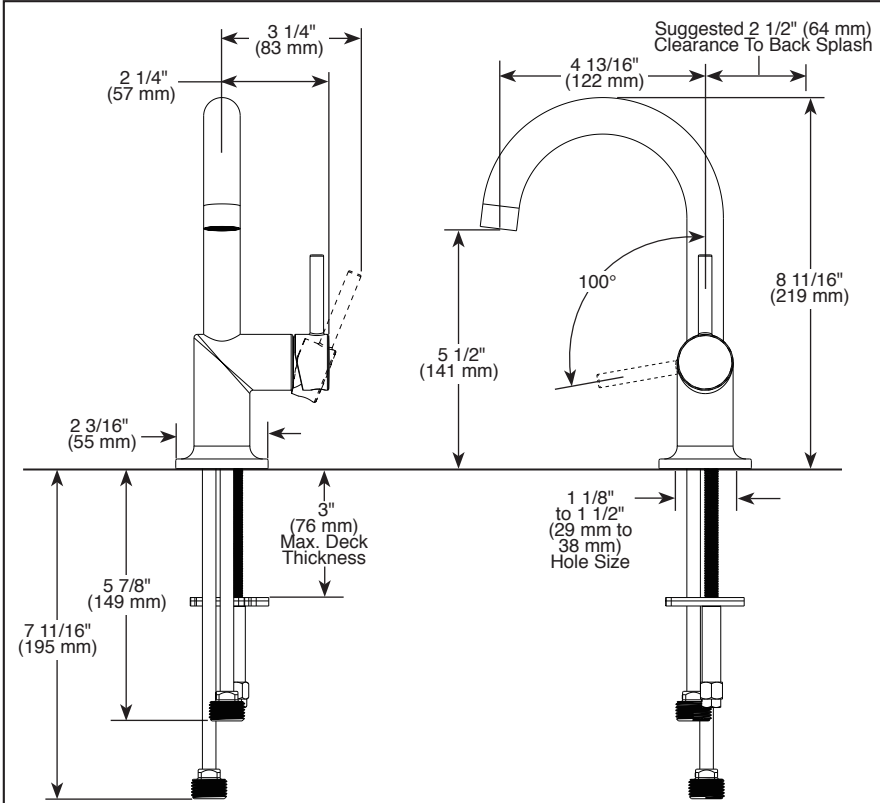

BRIZO®

BATHROOM FAUCETS

- Odin® Bath Collection
- Single Handle Deck Mount

STANDARD SPECIFICATIONS:

- Max flow rate 1.5 gpm @ 60 psi, 5.7 L/min @ 414 kPa
- Max flow rate (ECO models only) 1.2 gpm @ 60 psi, 4.5 L/min @ 414 kPa
- Single hole mount
- Solid brass fabricated body
- Control mechanism - 25 mm ceramic disc cartridge with metal stem
- Spout features hidden water efficient laminar flow aerator
- 1/2-14 NPSM threaded inlets
- Drain sold separately

Specific Features: _____

RP72411▲ Grid Strainer Drain less overflow holes

RP72413▲ Push Button Drain less overflow holes

RP81627▲ Push Button Drain less overflow holes

RP72412▲ Grid Strainer Drain with overflow holes