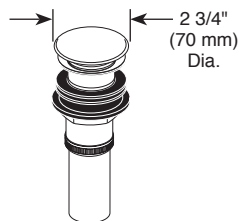

BRIZO®

BATHROOM FAUCETS

- Odin® Bath Collection
- Single Handle Deck Mount

STANDARD SPECIFICATIONS:

- Max flow rate 1.5 gpm @ 60 psi, 5.7 L/min @ 414 kPa
- Max flow rate (ECO models only) 1.2 gpm @ 60 psi, 4.5 L/min @ 414 kPa
- Single hole mount
- Solid brass fabricated body
- Control mechanism - 25 mm ceramic disc cartridge with metal stem
- Spout features hidden water efficient laminar flow aerator
- 1/2-14 NPSM threaded inlets
- Drain sold separately

WARRANTY

- Parts and Finish - Lifetime limited warranty; or for commercial purchasers, 10 years for multi-family residential (apartments and condominiums) and 5 years for all other commercial uses, in each case from the date of purchase.
- Electronic Parts and Batteries (if applicable) - 5 years from the date of purchase; or for commercial purchasers, 1 year from the date of purchase. No warranty is provided on batteries.

COMPLIES WITH:

- ASME A112.18.1 / CSA B125.1
- Indicates compliance to ICC/ANSI A117.1
- EPA WaterSense®
- Verified compliant with 0.25% weighted average Pb content regulations.

65175LF▲
65175LF▲-ECO

Submitted Model No.: _____

Specific Features: _____

RP72411▲ Grid Strainer Drain less overflow holes

RP72413▲ Push Button Drain less overflow holes

RP81627▲ Push Button Drain less overflow holes

RP72412▲ Grid Strainer Drain with overflow holes

RP72414▲ Push Button Drain with overflow holes

RP81628▲ Push Button Drain with overflow holes

▲ Designate Proper Finish Suffix

Brizo Kitchen & Bath Company reserves the right (1) to make changes in specifications and materials, and (2) to change or discontinue models, both without notice or obligation. Dimensions are for reference only. See current full-line price book or www.brizo.com for finish options and product availability.