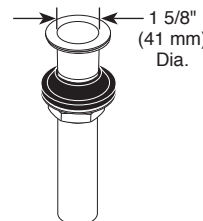

BRIZO®

BATHROOM FAUCETS

- Odin® Bath Collection
- Single Handle Deck Mount

STANDARD SPECIFICATIONS:

- Max flow rate 1.5 gpm @ 60 psi, 5.7 L/min @ 414 kPa
- Max flow rate (ECO models only) 1.2 gpm @ 60 psi, 4.5 L/min @ 414 kPa
- Single hole mount
- Solid brass fabricated body
- Control mechanism - 25 mm ceramic disc cartridge with metal stem
- Spout features hidden water efficient laminar flow aerator
- 1/2-14 NPSM threaded inlets
- Drain sold separately

Specific Features: _____

RP72411▲ Grid Strainer Drain less overflow holes

RP72413▲ Push Button Drain less overflow holes

RP81627▲ Push Button Drain less overflow holes

RP72412▲ Grid Strainer Drain with overflow holes

RP72414▲ Push Button Drain with overflow holes

RP81628▲ Push Button Drain with overflow holes

▲ Designate Proper Finish Suffix

Brizo Kitchen & Bath Company reserves the right (1) to make changes in specifications and materials, and (2) to change or discontinue models, both without notice or obligation. Dimensions are for reference only. See current full-line price book or www.brizo.com for finish options and product availability.