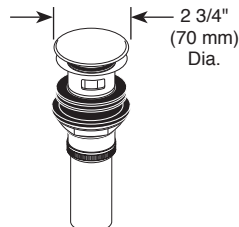

BRIZO®

BATHROOM FAUCETS

- Odin® Bath Collection
- Single Handle Deck Mount

STANDARD SPECIFICATIONS:

- Max flow rate 1.5 gpm @ 60 psi, 5.7 L/min @ 414 kPa
- Max flow rate (ECO models only) 1.2 gpm @ 60 psi, 4.5 L/min @ 414 kPa
- Single hole mount
- Solid brass fabricated body
- Control mechanism - 25 mm ceramic disc cartridge with metal stem
- Spout features hidden water efficient laminar flow aerator
- 1/2-14 NPSM threaded inlets
- Drain sold separately

Specific Features: _____

RP72411▲ Grid Strainer Drain less overflow holes

RP72413▲ Push Button Drain less overflow holes

RP81627▲ Push Button Drain less overflow holes

RP72412▲ Grid Strainer Drain with overflow holes

RP72414▲ Push Button Drain with overflow holes

RP81628▲ Push Button Drain with overflow holes

▲ Designate Proper Finish Suffix

Brizo Kitchen & Bath Company reserves the right (1) to make changes in specifications and materials, and (2) to change or discontinue models, both without notice or obligation. Dimensions are for reference only. See current full-line price book or www.brizo.com for finish options and product availability.