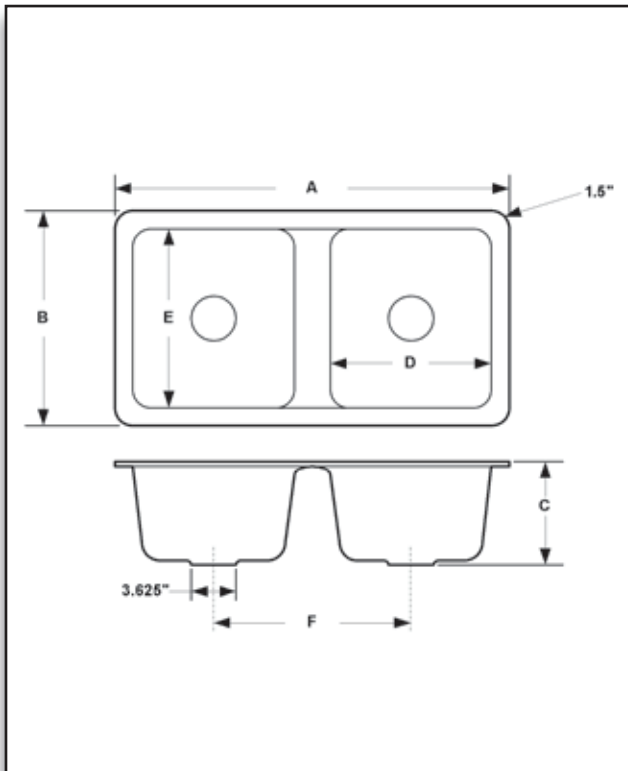

Flat Rim Kitchen Sink
Rim Mount, Tile-In or Undercounter Mount

Accessories (Sold Separately)
Mounting Rim

Cat. No.	Size	Specs (inches)						Ship Wt.
		A	B	C	D	E	F	
730-A	30" x 18"	30	18	8.5	12.5	15.5	13	90 lbs.
730-B	30" x 20"	30	20	8.5	12.5	17.5	13	95 lbs.
730-C	32" x 18"	32	18	8.5	13.5	15.5	16	98 lbs.
730-D	32" x 20"	32	20	8.5	13.5	17.5	16	100 lbs.

ACID RESISTANT ENAMEL ON CAST IRON
*Rough-in dimensions may vary 1/4"