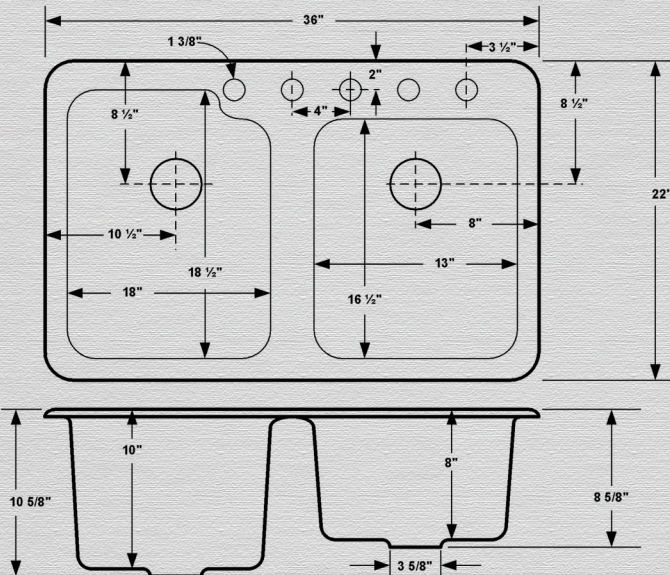

Huntington

36" x 22" x 10" Left Bowl / 8" Right Bowl
Offset Self Rimming Kitchen Sink

Available with 4 or 5 Faucet Holes

Sink Weight: 145 lbs.

736-STC Sink Tray

736-WCB