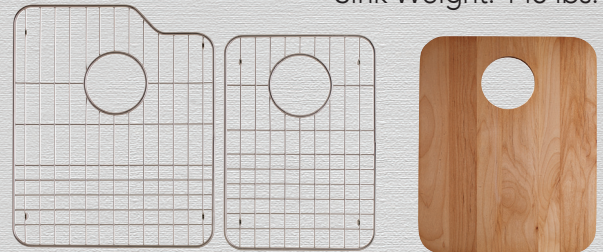

Huntington

36" x 22" x 10" Left Bowl / 8" Right Bowl
Offset Self Rimming Kitchen Sink

Available with 4 or 5 Faucet Holes

Sink Weight: 145 lbs.

736-STC Sink Tray

736-WCB