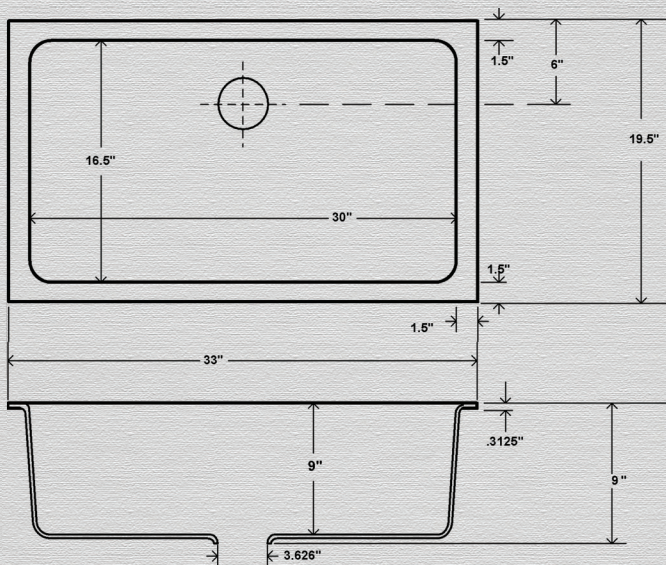

Delray

754
UM

Delray

Delray

33" x 19.5" x 9" Single Bowl Undermount Kitchen Sink
Undermount Accessory Kit Included

Sink Weight: 100 lbs.

754-STC Sink Tray

754-WCB