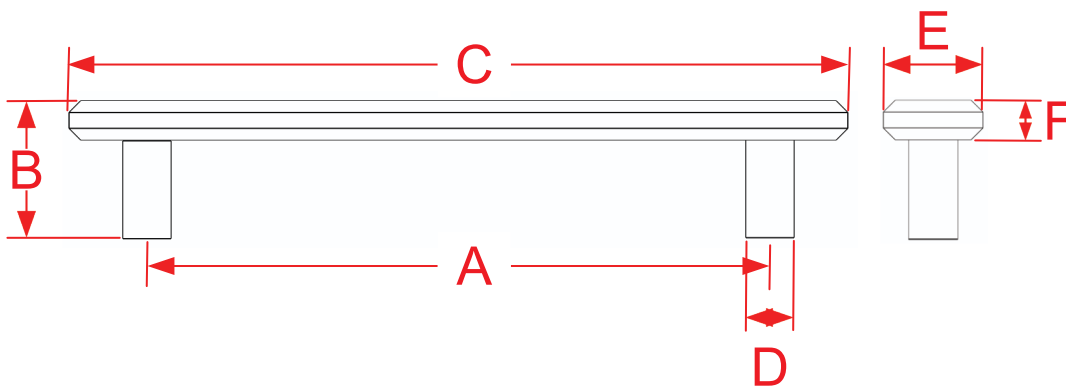

275 Series Cabinet Door & Appliance Pulls

Finishes for Life
TARNISH-FREE GUARANTEED

	A	B	C	D	E	F
Part #	Center to Center	Projection	Overall	Base	Bar Width	Bar Height
275-8	8.0000"	1.7500"	10.0000"	0.6250"	1.2500"	0.5000"
275-12	12.0000"	1.7500"	16.0000"	0.6250"	1.2500"	0.5000"
Custom Sizing Available						