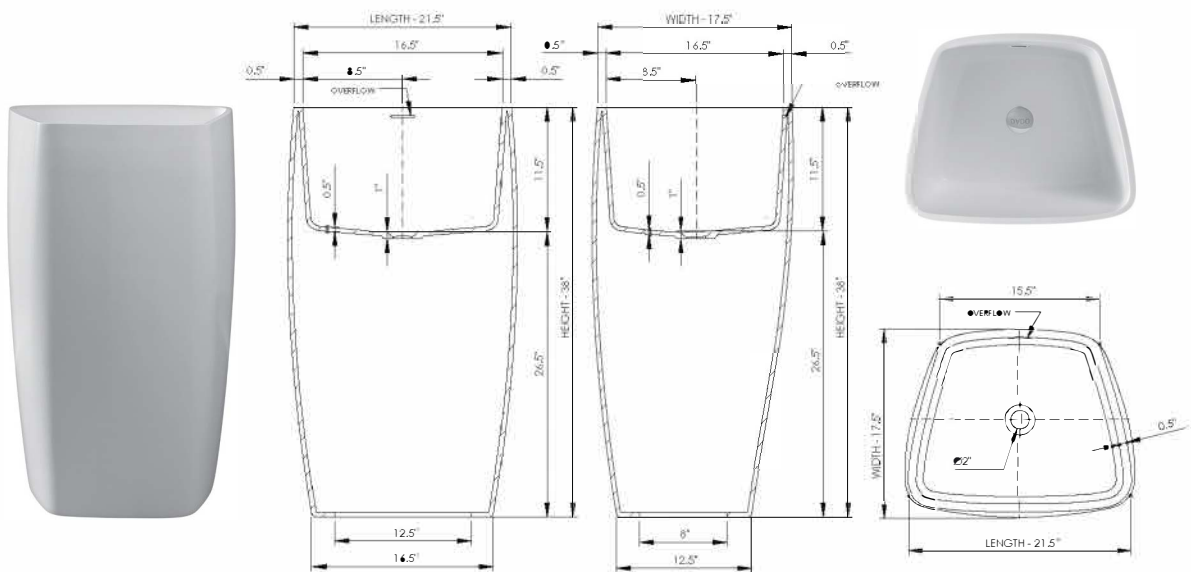

DADOquartz®

avaline pedestal basin

Basin Detail:

Size (l) x (w) x (h):
Top to waste:
Overflow:
Waste diameter:
Weight:
Plumbing access:

Material:

Basin Specs:

21.5" x 17.5" x 38.0"
11.5"
Internal overflow
2.0"
95.0 LBS
Bottom
12.5" x 8.0" diameter
DADOquartz®