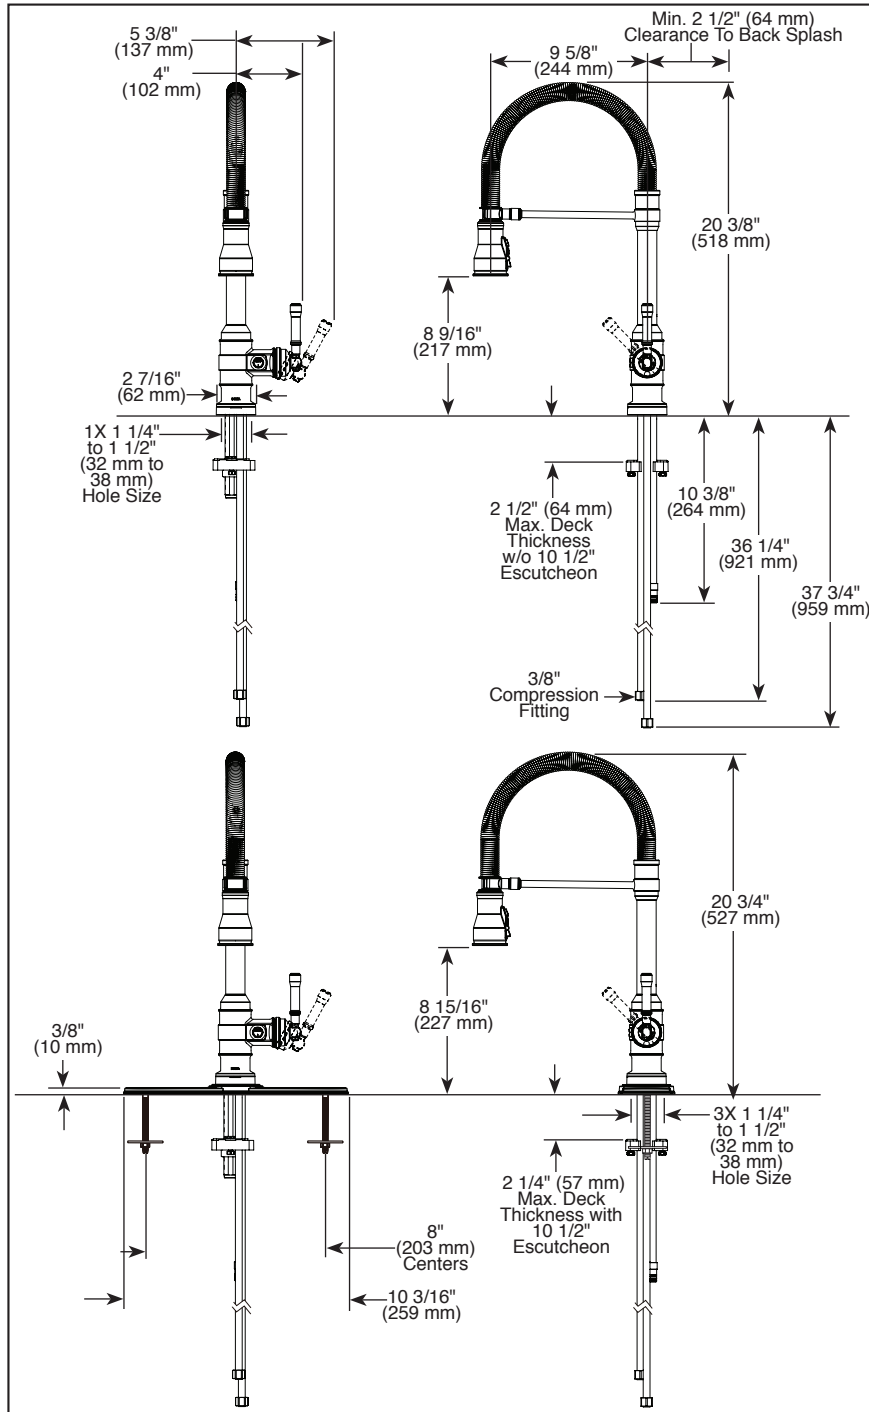

9690T-DST ▲

9690T-DST with optional escutcheon ▲

Submitted Model No.:

Specific Features:

▲ Designate proper finish suffix

Delta reserves the right (1) to make changes in specifications and materials, and (2) to change or discontinue models, both without notice or obligation. Dimensions are for reference only. See current full-line price book or www.deltafaucet.com for finish options and product availability.

DSP-K-9690T-DST Rev. A

see what Delta can doSM

KITCHEN FAUCETS

- Broderick™ Pro Collection
- Single Handle Pull-Down
- Spring Spout

FEATURES:

- Touch₂O[®] Technology
- DIAMOND Seal[®] Technology
- MagnaTite[®] Magnetic Docking
- Touch-Clean[®] Sprayhead
- ShieldSpray[®] Technology

STANDARD SPECIFICATIONS:

- Max flow rate 1.8 gpm @ 60 psi, 6.8 L/min @ 414 kPa
- One or three hole mount (escutcheon optional, not included)
- Diamond coated ceramic cartridge
- 3/8" O.D. straight, staggered PEX supply lines
- Spout rotates 360°
- H-C indicator markings
- Three-function wand; Aerated stream, spray or ShieldSpray
- Dual integral check valves in sprayer
- LED indicator light signals on-off, water temperature and when batteries run low
- Uses 6 AA (included) or 6 C (optional, not included) batteries
- Optional (EP73954) 120V AC adapter available (3 prong grounded outlet required)