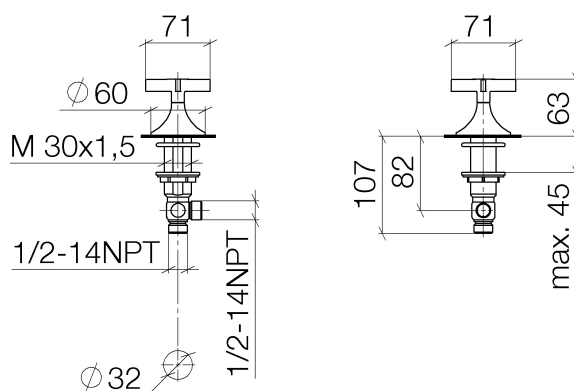

Vaia 1/2" deck valve 1/2"
Article number: 20000809

Exploded assembly drawing

Vaia 1/2" deck valve 1/2"

Article number: 20000809

**Order quantity**

No.	Article number	Name	Installation quantity
1	90208001000ff	handle (cold)	1
2	09281000390	ring	1
3	09240102890	ring	1
4	0423100324690	fixing set	1
5	0417110553190	side panel	1
6	9090031310090	top	1

Flow rate chart