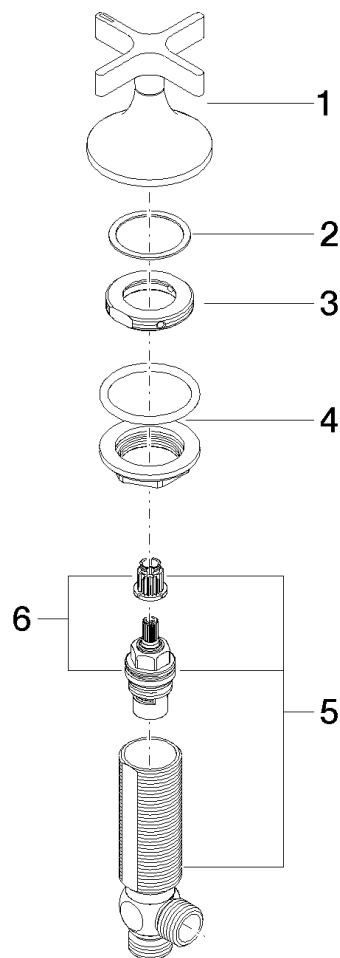

Vaia 1/2" deck valve 1/2"
Article number: 20000809

Exploded assembly drawing

Vaia 1/2" deck valve 1/2"

Article number: 20000809

**Order quantity**

No.	Article number	Name	Installation quantity
1	90208001000ff	handle (cold)	1
2	09281000390	ring	1
3	09240102890	ring	1
4	0423100324690	fixing set	1
5	0417110553190	side panel	1
6	9090031310090	top	1

Flow rate chart