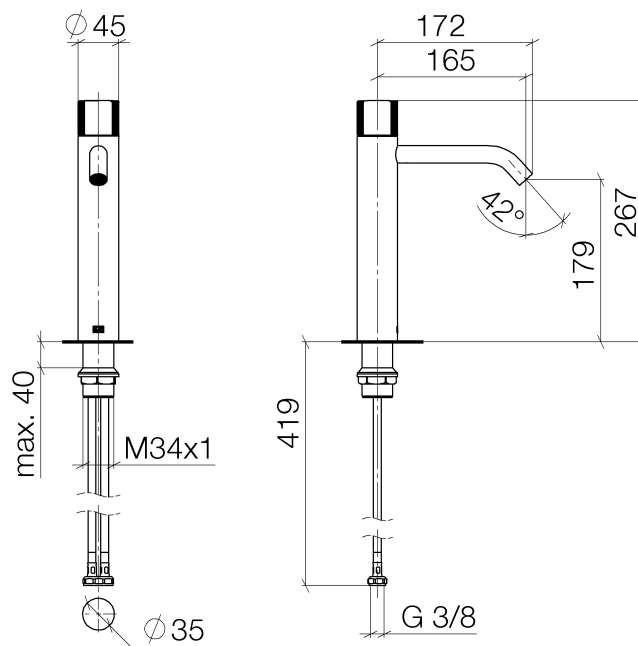

**META Single-lever basin mixer with raised base 165mm without pop-up waste**

Article number: 33539664

# META Single-lever basin mixer with raised base 165mm without pop-up waste

Article number: 33539664

## Exploded assembly drawing

**META Single-lever basin mixer with raised base 165mm without pop-up waste**

Article number: 33539664

**Order quantity**

<b>No.</b>	<b>Article number</b>	<b>Name</b>	<b>Installation quantity</b>
1	092066019ff	handle	1
2	092404340ff	nut	1
3	09141003490	seal	1
4	9090031690090	top	1
5	90110620800ff	spout	1
6	0423100440790	fixing set	1
7	0430041010090	hose	2