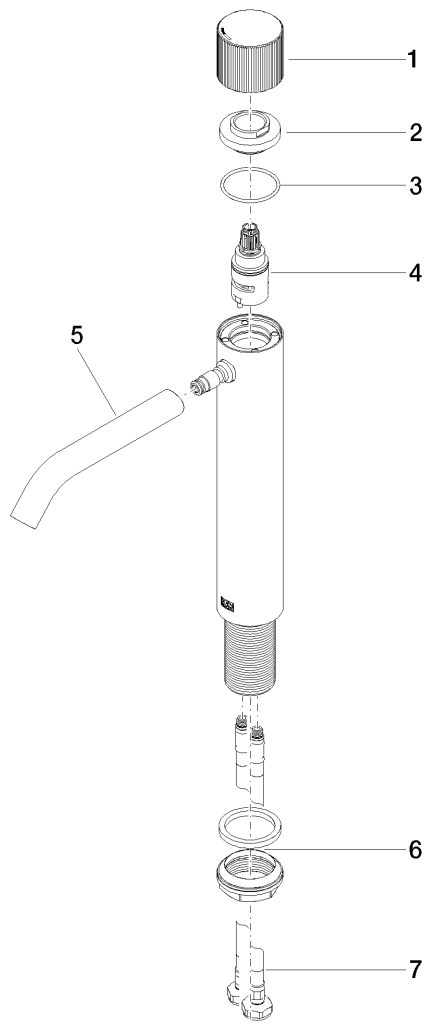

**META Single-lever basin mixer with raised base 165mm without pop-up waste**

Article number: 33539664

# META Single-lever basin mixer with raised base 165mm without pop-up waste

Article number: 33539664

## Exploded assembly drawing

**META Single-lever basin mixer with raised base 165mm without pop-up waste**

Article number: 33539664

**Order quantity**

<b>No.</b>	<b>Article number</b>	<b>Name</b>	<b>Installation quantity</b>
1	092066019ff	handle	1
2	092404340ff	nut	1
3	09141003490	seal	1
4	9090031690090	top	1
5	90110620800ff	spout	1
6	0423100440790	fixing set	1
7	0430041010090	hose	2