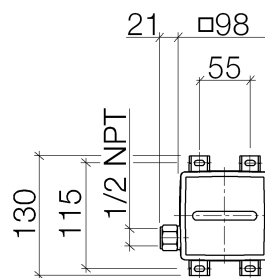

Product specifications

- Min. rough in depth 3-3/8"
- Max. rough in depth 4-3/8"

Surfaces

- 35205970-900010

Exploded assembly drawing

Order quantity

No.	Article number	Name	Installation quantity
1	0530310250090	fixing set	2
2	09303011290	screw	2
3	09301104890	disc	2
4	09111103290	accessories	1
5	09240320190	nipple	1
6	09140500190	seal	1
7	09311104990	pin	1
8	09172009690	holder	1
9	09300300290	hose	1
10	09142000790	seal	2
11	09312004290	plug	1
12	0414031180090	gasket kit	1
13	09110109690	cover	1