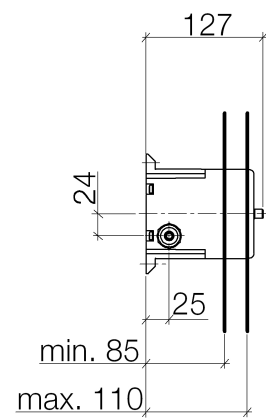

Product specifications

- Min. rough in depth 3-3/8"
- Max. rough in depth 4-3/8"

Surfaces

- 35205970-900010

Exploded assembly drawing

Order quantity

No.	Article number	Name	Installation quantity
1	0530310250090	fixing set	2
2	09303011290	screw	2
3	09301104890	disc	2
4	09111103290	accessories	1
5	09240320190	nipple	1
6	09140500190	seal	1
7	09311104990	pin	1
8	09172009690	holder	1
9	09300300290	hose	1
10	09142000790	seal	2
11	09312004290	plug	1
12	0414031180090	gasket kit	1
13	09110109690	cover	1