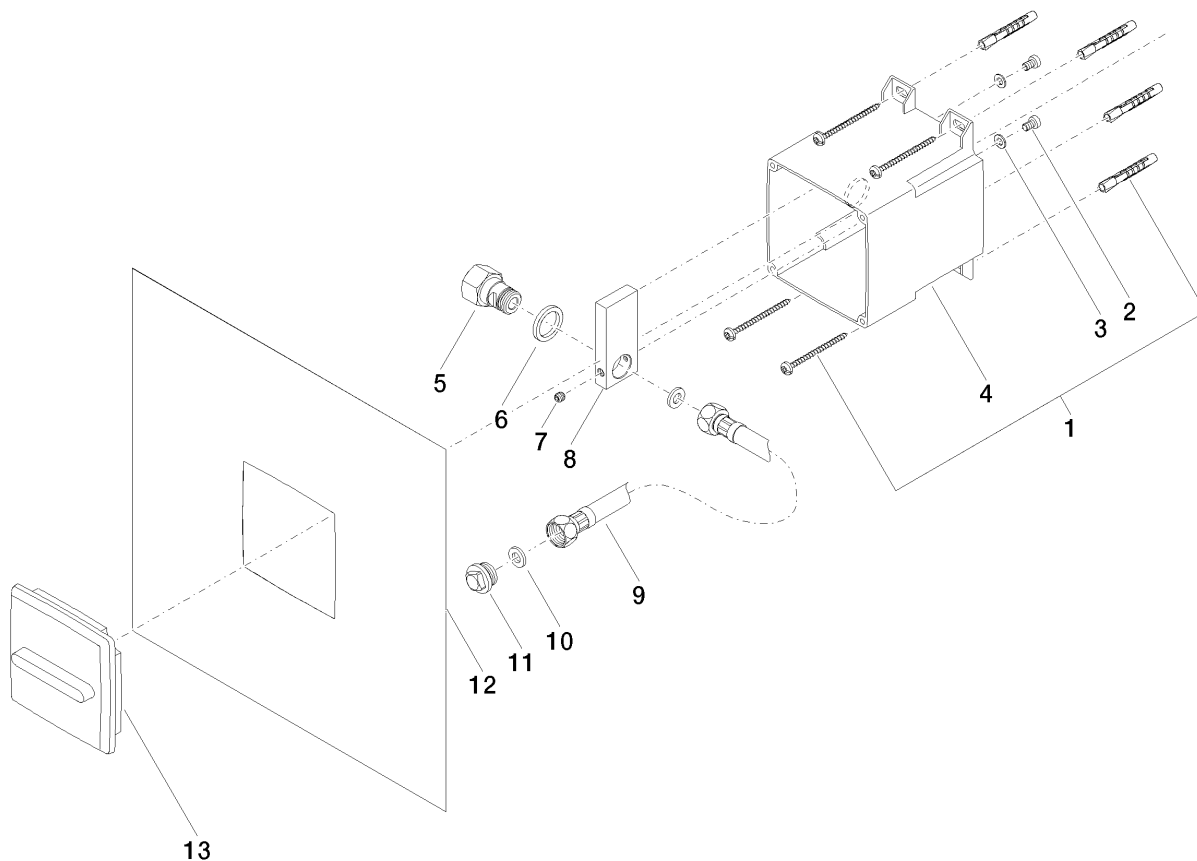

Product specifications

- Min. rough in depth 3-3/8"
- Max. rough in depth 4-3/8"

Surfaces

- 35205970-900010

Exploded assembly drawing

Order quantity

No.	Article number	Name	Installation quantity
1	0530310250090	fixing set	2
2	09303011290	screw	2
3	09301104890	disc	2
4	09111103290	accessories	1
5	09240320190	nipple	1
6	09140500190	seal	1
7	09311104990	pin	1
8	09172009690	holder	1
9	09300300290	hose	1
10	09142000790	seal	2
11	09312004290	plug	1
12	0414031180090	gasket kit	1
13	09110109690	cover	1