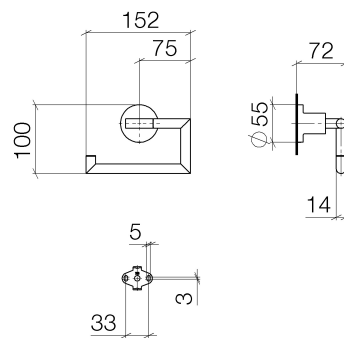

Product specifications

- width 152mm
- height 100 mm
- rosette \varnothing 55 mm
- 72 mm projection

Surfaces

- | | |
|-----------------|-------------|
| • chrome | 83500892-00 |
| • platinum matt | 83500892-06 |
| • platinum | 83500892-08 |
| • matt black | 83500892-33 |

Exploded assembly drawing

Order quantity

No.	Article number	Name	Installation quantity
1	90282264000ff	holder	1
2	05178955200ff	holder	1
3	0431111130090	pin	1
4	081789505ff	holder	1
5	09301104690	disc	1
6	09303007190	screw	1
7	0517207390090	fixing set	1
8	09141004290	seal	1