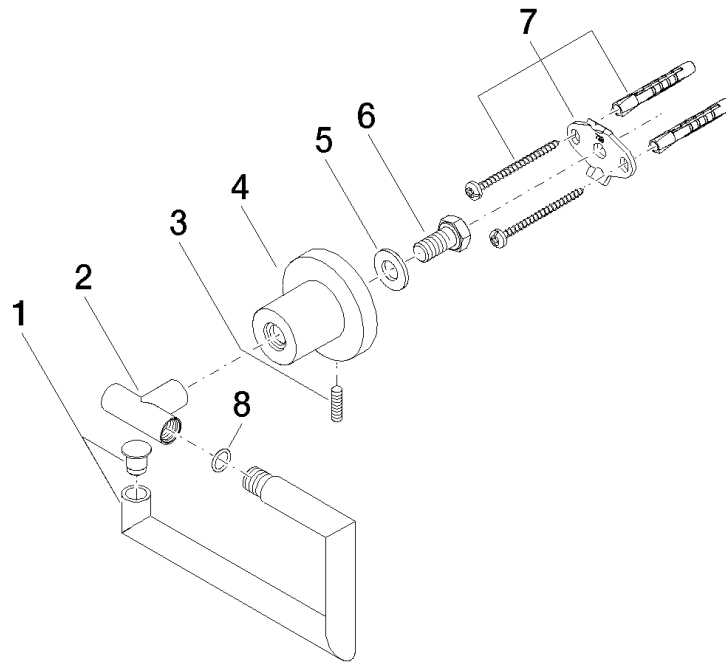

Product specifications

- width 152mm
- height 100 mm
- rosette \varnothing 55 mm
- 72 mm projection

Surfaces

- | | |
|-----------------|-------------|
| • chrome | 83500892-00 |
| • platinum matt | 83500892-06 |
| • platinum | 83500892-08 |
| • matt black | 83500892-33 |

Exploded assembly drawing

Order quantity

No.	Article number	Name	Installation quantity
1	90282264000ff	holder	1
2	05178955200ff	holder	1
3	0431111130090	pin	1
4	081789505ff	holder	1
5	09301104690	disc	1
6	09303007190	screw	1
7	0517207390090	fixing set	1
8	09141004290	seal	1