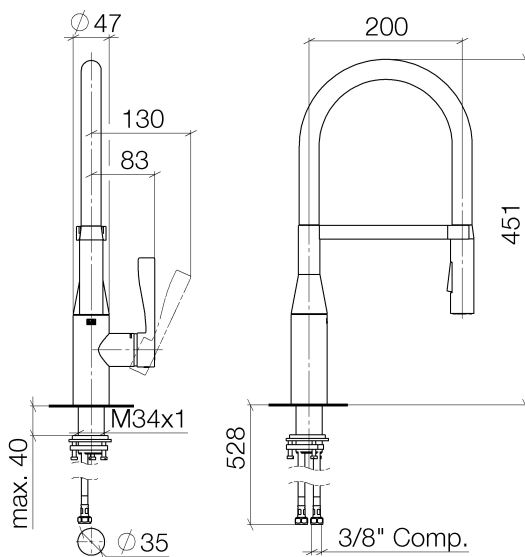

Kitchen sink - Sync
 Profi single-lever mixer - Dark Platinum matte
 Article number: 33 865 895-99 0010

- 7-7/8" Projection
- Flexible silicone hose with large operating range of up to 13-3/4"
- Swiveling 360°
- Optional restriction, swivels 150°
- Aerated stream and spray mode
- Total height 17-3/4"
- Height to aerator/spout outlet 4-5/8"
- 1-3/8" hole diameter
- 2 x pressure hose with 3/8" compression fitting
- Sprayface with descaling system
- Water flow rate limited to max. 1.5 gpm
- lead-free
- (ADA)
- Internal backflow preventer.
- Switch back and forth between aerator and spray mode while water is running.

Dark Platinum matte

Dimensional drawing

All dimensions in mm / inch = mm x 0,0394

Kitchen sink - Sync

Profi single-lever mixer - Dark Platinum matte

Article number: 33 865 895-99 0010

Kitchen sink - Sync
Profi single-lever mixer - Dark Platinum matte
Article number: 33 865 895-99 0010