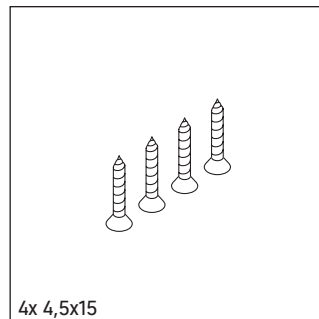

Universal

UV 9986

Installation instructions

Instructions for use

The bathroom furniture range complies with the standards and guidelines applicable at the time of delivery and is designed for use in bathrooms. Direct contact with water should be avoided, for example, when showering.