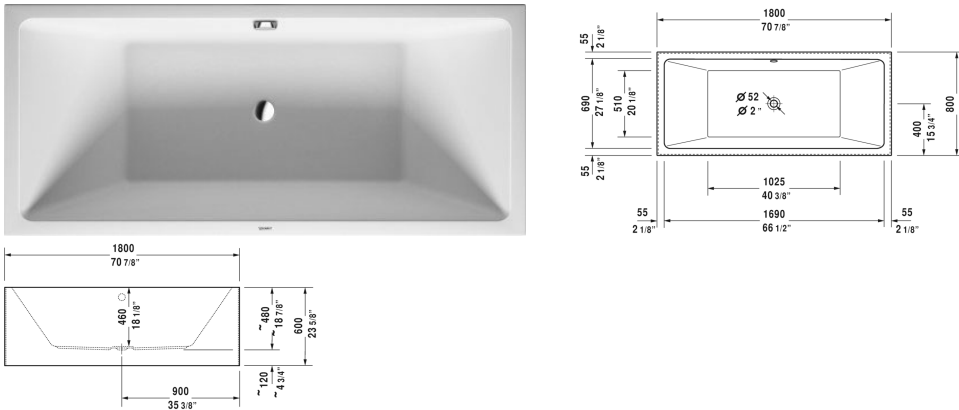

Vero Air Bathtub # 70041800000090

| < 70 7/8" Inch > |

Bathtub	Dimension	Weight	Order number
freestanding, with seamless acrylic panel and support frame, with two backrest slopes, cUPC® listed*, Sanitary acrylic			
Colors			
00 White			
Variant			
Base tub	70 7/8" x 31 1/2" Inch	238 lb	70041800000090
Infobox			
* Complies with the following standards: CSA B45.5/IAPMO Z124			
Suitable products			
Cable-driven waste and overflow brass,			790250
Drop-in drain (PVC), for all back-to-wall, corner and freestanding bathtubs, cUPC® listed*,			791281
Drop-in drain (ABS), for all back-to-wall, corner and freestanding bathtubs, cUPC® listed*,			791282

All drawings contain the necessary measurements which are subject to standard tolerances. They are stated in inch & mm and are non-binding. Exact measurements, in particular for customized installation scenarios, can only be taken from the finished ceramic piece.