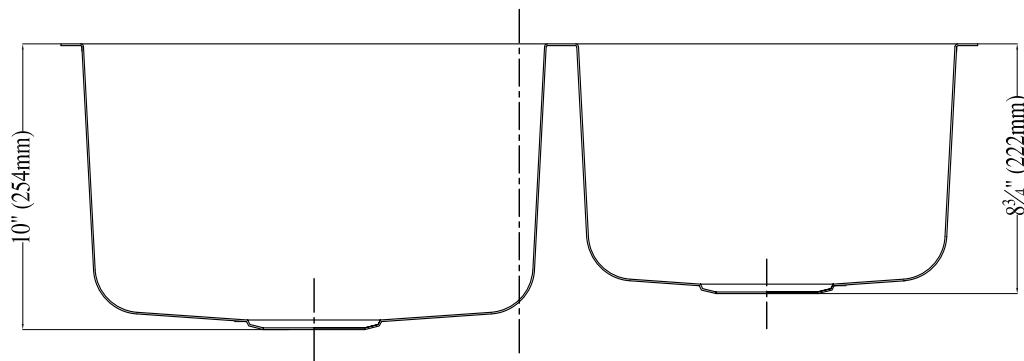

Dawn

Model No: DSU301916R

Overall size:

32" X 20⁵/₈" X 10" (B), 8³/₄" (S)

FEATURES:

Type 304 stainless steel

16 Gauge thickness

Satin finish.