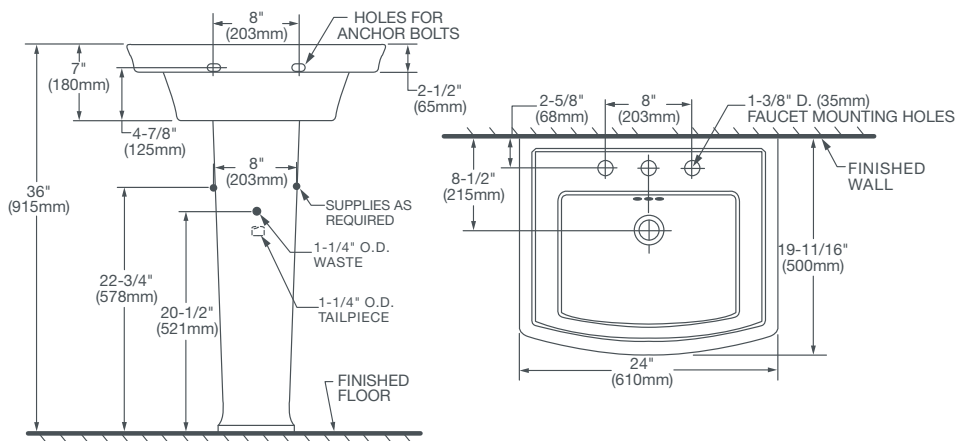

WYATT™ PEDESTAL LAVATORY

D20010800.XXX

FEATURES

- Fine fire clay construction
- Transitional design with refined lines and controlled contours
- Made in Turkey

DIMENSIONS

NOMINAL DIMENSIONS

24" x 19-11/16" x 36" (61 x 500 x 915mm)
36" (915mm) to highest point on backsplash

BOWL INSIDE DIMENSIONS

16-5/16" (414mm) wide
12" (305mm) front to back
5-3/8" (136mm) depth

COLORS/FINISHES

Canvas White (415)

SEPARATE COMPONENTS

D20010008.XXX - Three Hole Lavatory

D21010000.XXX - Pedestal

7301531-100.0070A - Pedestal Lavatory Mounting Kit

COMPLIANCE CERTIFICATIONS

Meets or Exceeds ASME A112.19.2/
CSA B45.1.

NOTES:

Dimensions shown for location supplies and "P" trap are suggested. Provide suitable reinforcement for all wall supports. Slab/pedestal anchors and mounting features to be furnished by others. Fittings not included with fixture and must be ordered separately. Installation Instructions supplied with lavatory.

IMPORTANT:

Dimensions of fixtures are nominal and may vary within the range of tolerance established by ANSI standards. These measurements are subject to change or cancellation. No responsibility is assumed for use of superseded or voided pages.