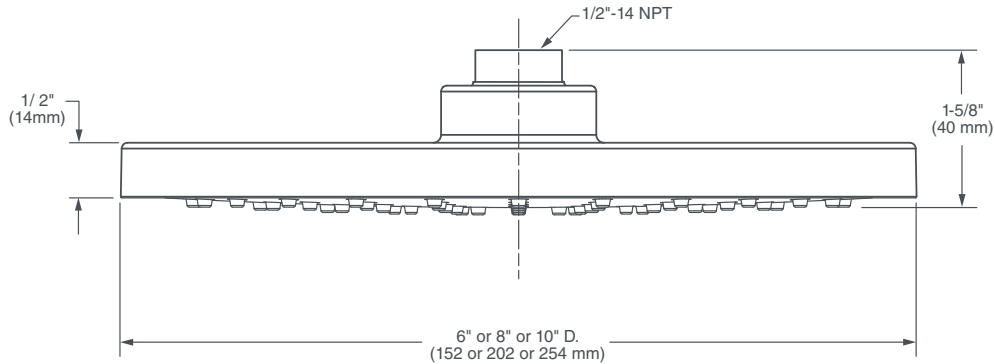

AMERICAN STANDARD

CONTEMPORARY ROUND SHOWERHEAD

- Clean, modern design
- 1/2" NPT
- Brass Construction
- Showerhead can pivot
- Easy clean rubber nozzles
- Maximum Showerhead Flow Rate: 2.0 GPM (7.6L/min)

CODES AND STANDARDS

Meets or Exceeds ASME A112.18.1/ CSA B125.1

AVAILABLE FINISHES

Polished Chrome
 Brushed Nickel
 Platinum Nickel

FINISH CODE

100
 144
 150

DESCRIPTION

8" Contemporary
 Round Showerhead
 10" Contemporary
 Round Showerhead

PRODUCT NUMBER

D35700208.XXX
 D35700210.XXX

IMPORTANT: These measurements are subject to change or cancellation.
 No responsibility is assumed for use of superseded or voided pages.