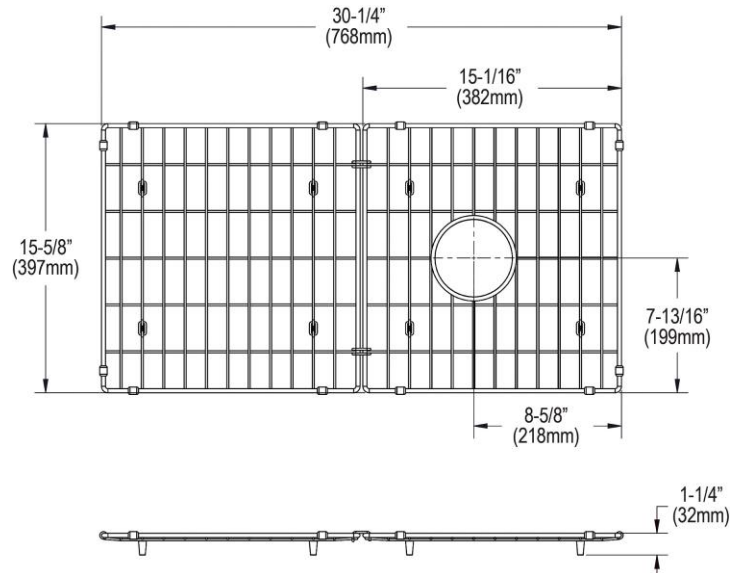

Material:	Stainless Steel
Dimensions:	29-15/16" x 14-7/8" x 1-1/4"
Fits Bowl Size(s):	31.39" x 16.19"

AMERICAN PRIDE. A LIFETIME TRADITION. Like your family, the Elkay family has values and traditions that endure. For almost a century, Elkay has been a family-owned and operated company, providing thousands of jobs that support our families and communities.

[Clean and Care Manual (PDF)](#)

[Clean and Care Manual (PDF)](#)

[Warranty (PDF)](#)