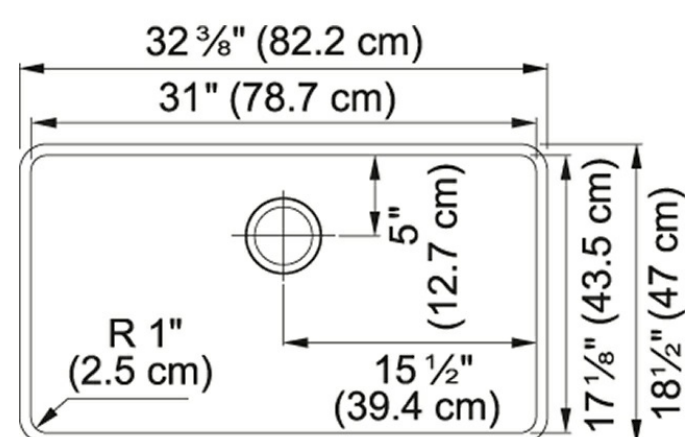

Product Picture

Product Dimensions

Length overall	32"
Width overall	18 3/4"
Depth Overall	9 1/2"
Length of large bowl	31"
Width of large bowl	17 3/4"
Depth of large bowl	9 1/2"
Minimum Cabinet Size	36"

Technical Drawing