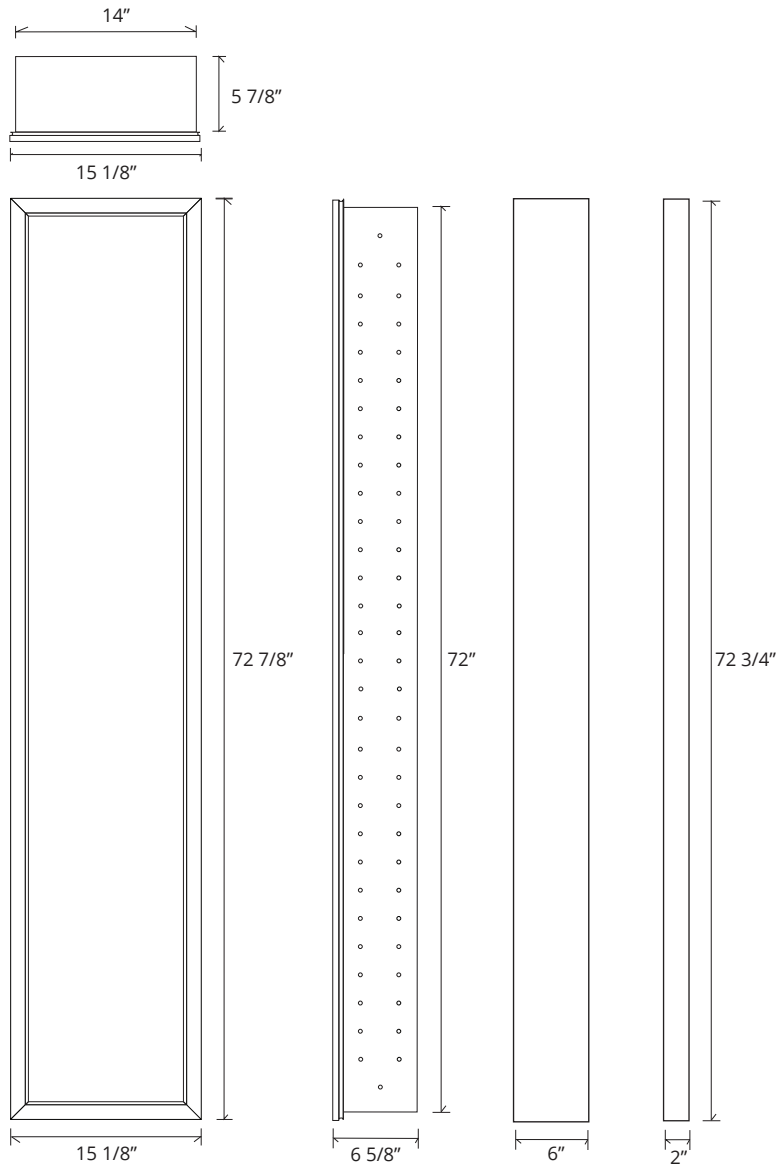

FULL-LENGTH TRINITY MIRRORED CABINET

GC-1672-6-SC-TR

Side Mirror Kit - Order for Surface Mount, #SMK6-72; or Semi Recessed #SRMK2-72

Finishes: Polished Chrome, Polished Nickel, Brushed Nickel, Oil Rubbed Bronze, Satin Brass, Iron-Black

SPECIFICATIONS

Roughing-in Opening	14 3/8" x 72 1/8"
Overall Dimensions	15 1/8" x 72 7/8"

GLASSCRAFTERS INC.

Handed Door is available with Left or Right Side Hinges. (add "L" or "R" to model code)

Not available with Beveled Mirror