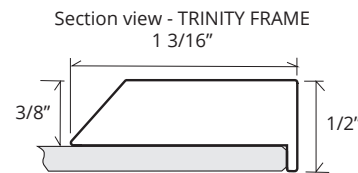

SPECIFICATIONS

Roughing-in Opening	14 3/8" x 72 1/8"
Overall Dimensions	15 1/8" x 72 7/8"

GLASSCRAFTERS INC.

Handed Door is available with Left or Right Side Hinges. (add "L" or "R" to model code)

Not available with Beveled Mirror