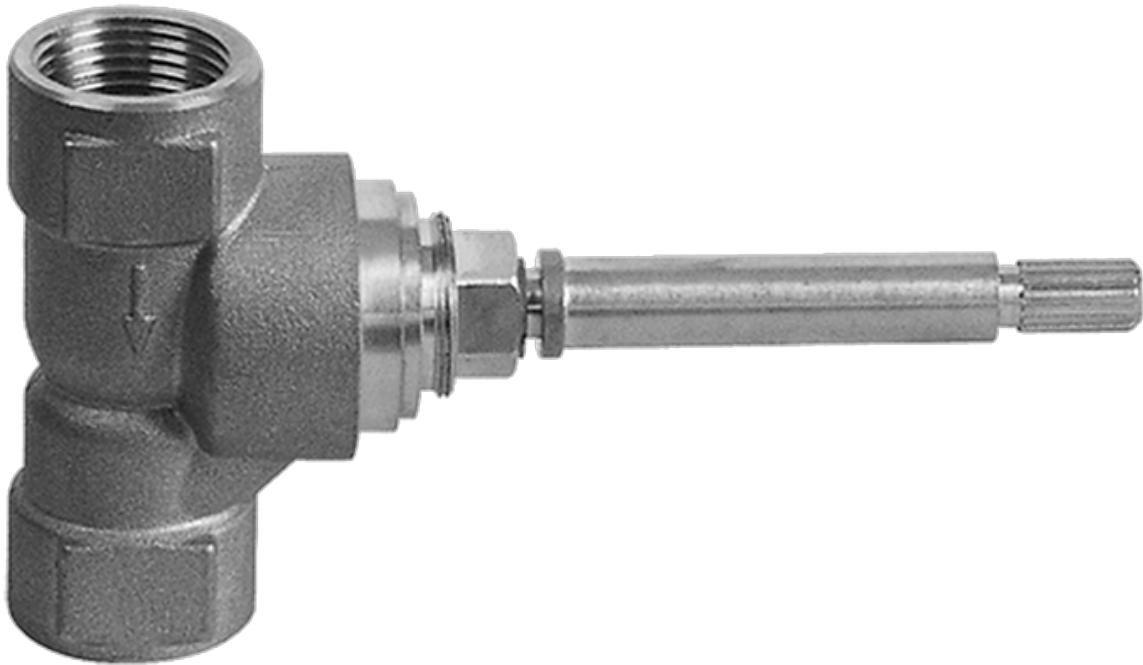

## Information

- 8" Rain Showerhead with 12" Ceiling-Mounted Shower Arm
- Round Body Sprays w/Solid Brass Swivel Head (3 pieces)
- 3/4" Thermostatic Valve
- Handshower Set w/Wall Bracket and Multi-function Handshower
- Stop/Volume Control Valves (3 pieces)
- Flow Rates: showerhead  $\leq 2.0$  max gpm, handshower  $\leq 1.5$  max gpm
- Optional Extension Kit

### Information

- Single metal handle and decorative trim plate
- Use with G-8000 or G-8005 thermostatic rough valve
- ADA

## Information

- 3/4" universal inlets/outlets with female threads
- Supplied with protective plastic cover