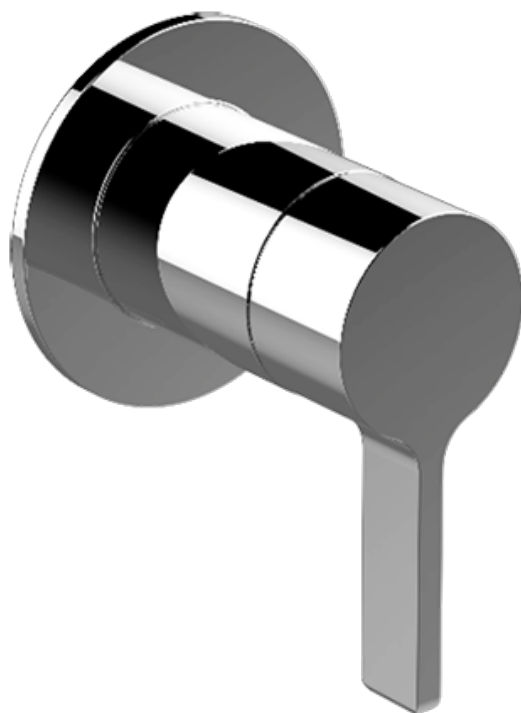

## Information

- 3/4" universal inlets/outlets with female threads
- Supplied with protective plastic cover

## Finishes

Brushed  
Nickel

Polished  
Chrome

BATHROOM  
Terra Stop/Volume Control Valve  
Trim with Handle  
**G-8093-LM46S-T**

---

**GRAFF**<sup>®</sup>

## Information

- Single metal handle and decorative trim plate
- Use with G-8070 or G-8075 thermostatic stop/volume control rough valve
- ADA