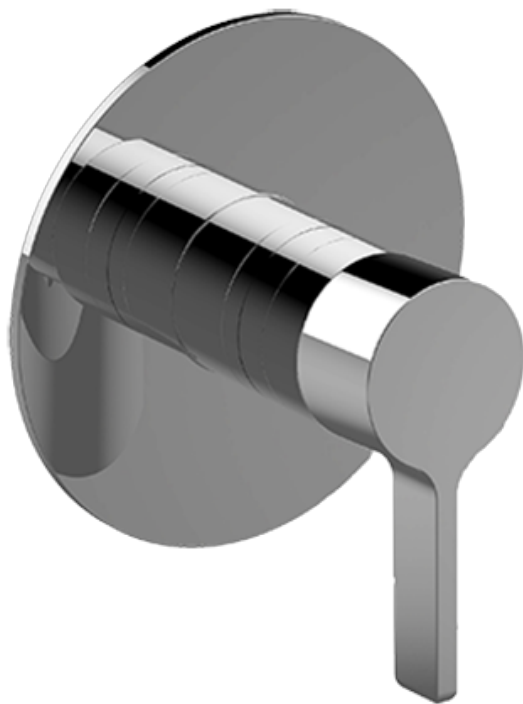

## Information

- 8" Rain Showerhead with 12" Ceiling-Mounted Shower Arm
- Round Body Sprays w/Solid Brass Swivel Head (3 pieces)
- 3/4" Thermostatic Valve
- Handshower Set w/Wall Bracket and Multi-function Handshower
- Stop/Volume Control Valves (3 pieces)
- Flow Rates: showerhead  $\leq 2.0$  max gpm, handshower  $\leq 1.5$  max gpm
- Optional Extension Kit

## Information

- 18.4 gpm @ 60 psi
- 3/4" universal inlets/outlets with female threads
- Built-in service stops
- Complete serviceability from front of all units
- Supplied with protective plastic cover
- Thermostatic valve uses a paraffin wax cartridge

## Finishes

Brushed  
Nickel

Polished  
Chrome

BATHROOM  
Terra Thermostatic Valve Trim  
with Handle  
**G-8036-LM46S-T**

---

**GRAFF**<sup>®</sup>

### Information

- Single metal handle and decorative trim plate
- Use with G-8000 or G-8005 thermostatic rough valve
- ADA