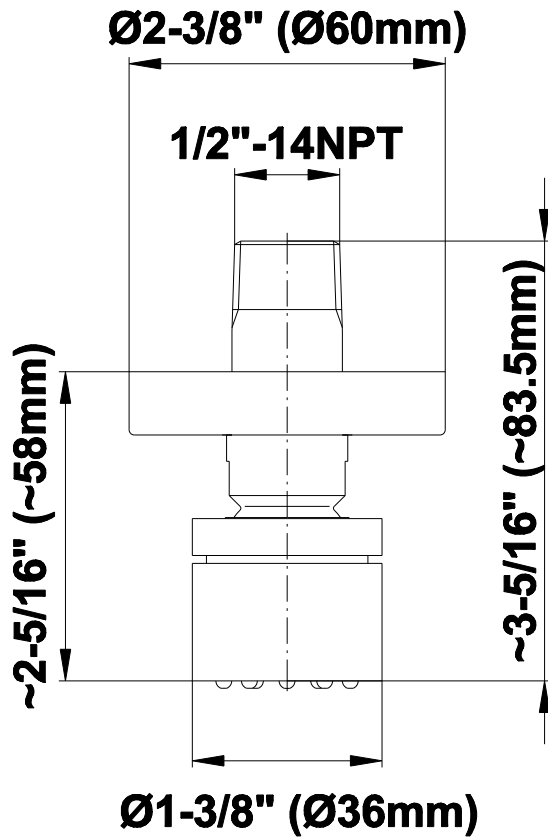

The measurements shown are for reference only. Products and specifications shown are subject to change without notice. Revised 07/2012.

www.graff-faucets.com | phone: 800-954-4723