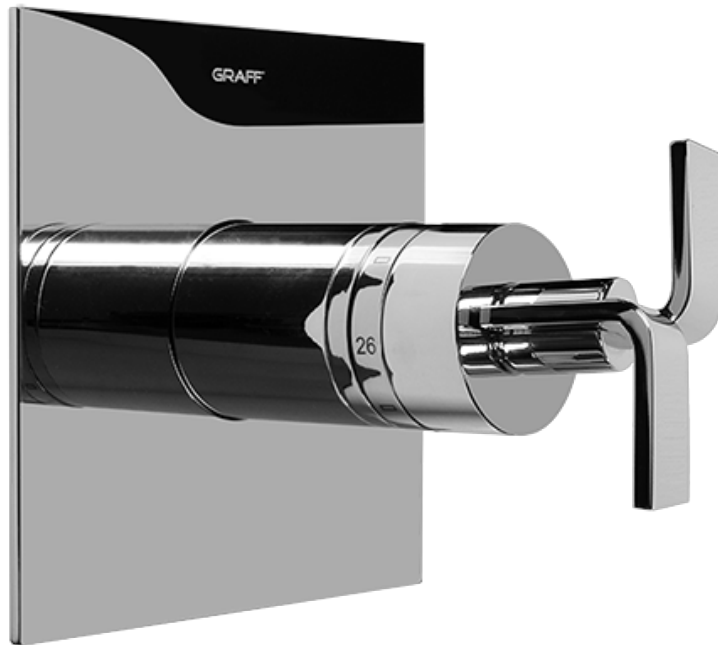

SHOWER
Rough
G-8005

GRAFF®

Information

- 18.4 gpm @ 60 psi
- 3/4" universal inlets/outlets with female threads
- Built-in service stops
- Complete serviceability from front of all units
- Supplied with protective plastic cover
- Thermostatic valve uses a paraffin wax cartridge

Finishes

Polished
Chrome

Steelnox®
(Satin Nickel)

SHOWER
Immersion SOLID Trim Plate
w/Handle
G-8041-C9S-T

GRAFF®

Information

- Single metal handle
- Decorative trim plate
- Use with G-8000 or G-8005 thermostatic rough valve
- To complete package, you must order rough valve
- ADA

Finishes

Polished
Chrome

Steelnix®
(Satin Nickel)

SHOWER
Immersion SOLID Trim Plate
w/Handle
G-8095-C9S-T

GRAFF®

Information

- Single metal handle
- Decorative trim plate
- Use with G-8070 or G-8075 thermostatic stop/volume control rough valve
- To complete package, you must order rough valve
- ADA

Finishes

Polished
Chrome

Steelnox®
(Satin Nickel)

G-8497

Shower Components

Contemporary Flush-Mount Body Spray with Solid Brass Swivel Head

Product Features

- 12 no-clog, easy-clean silicone jets
- Metal ball-joint allows for 18° angle adjustment of body spray
- Brass wall escutcheon and Flush-mounted trim
- 1/2" NPT female thread inlet
- Body spray flow rate ≤ 1.5 max gpm