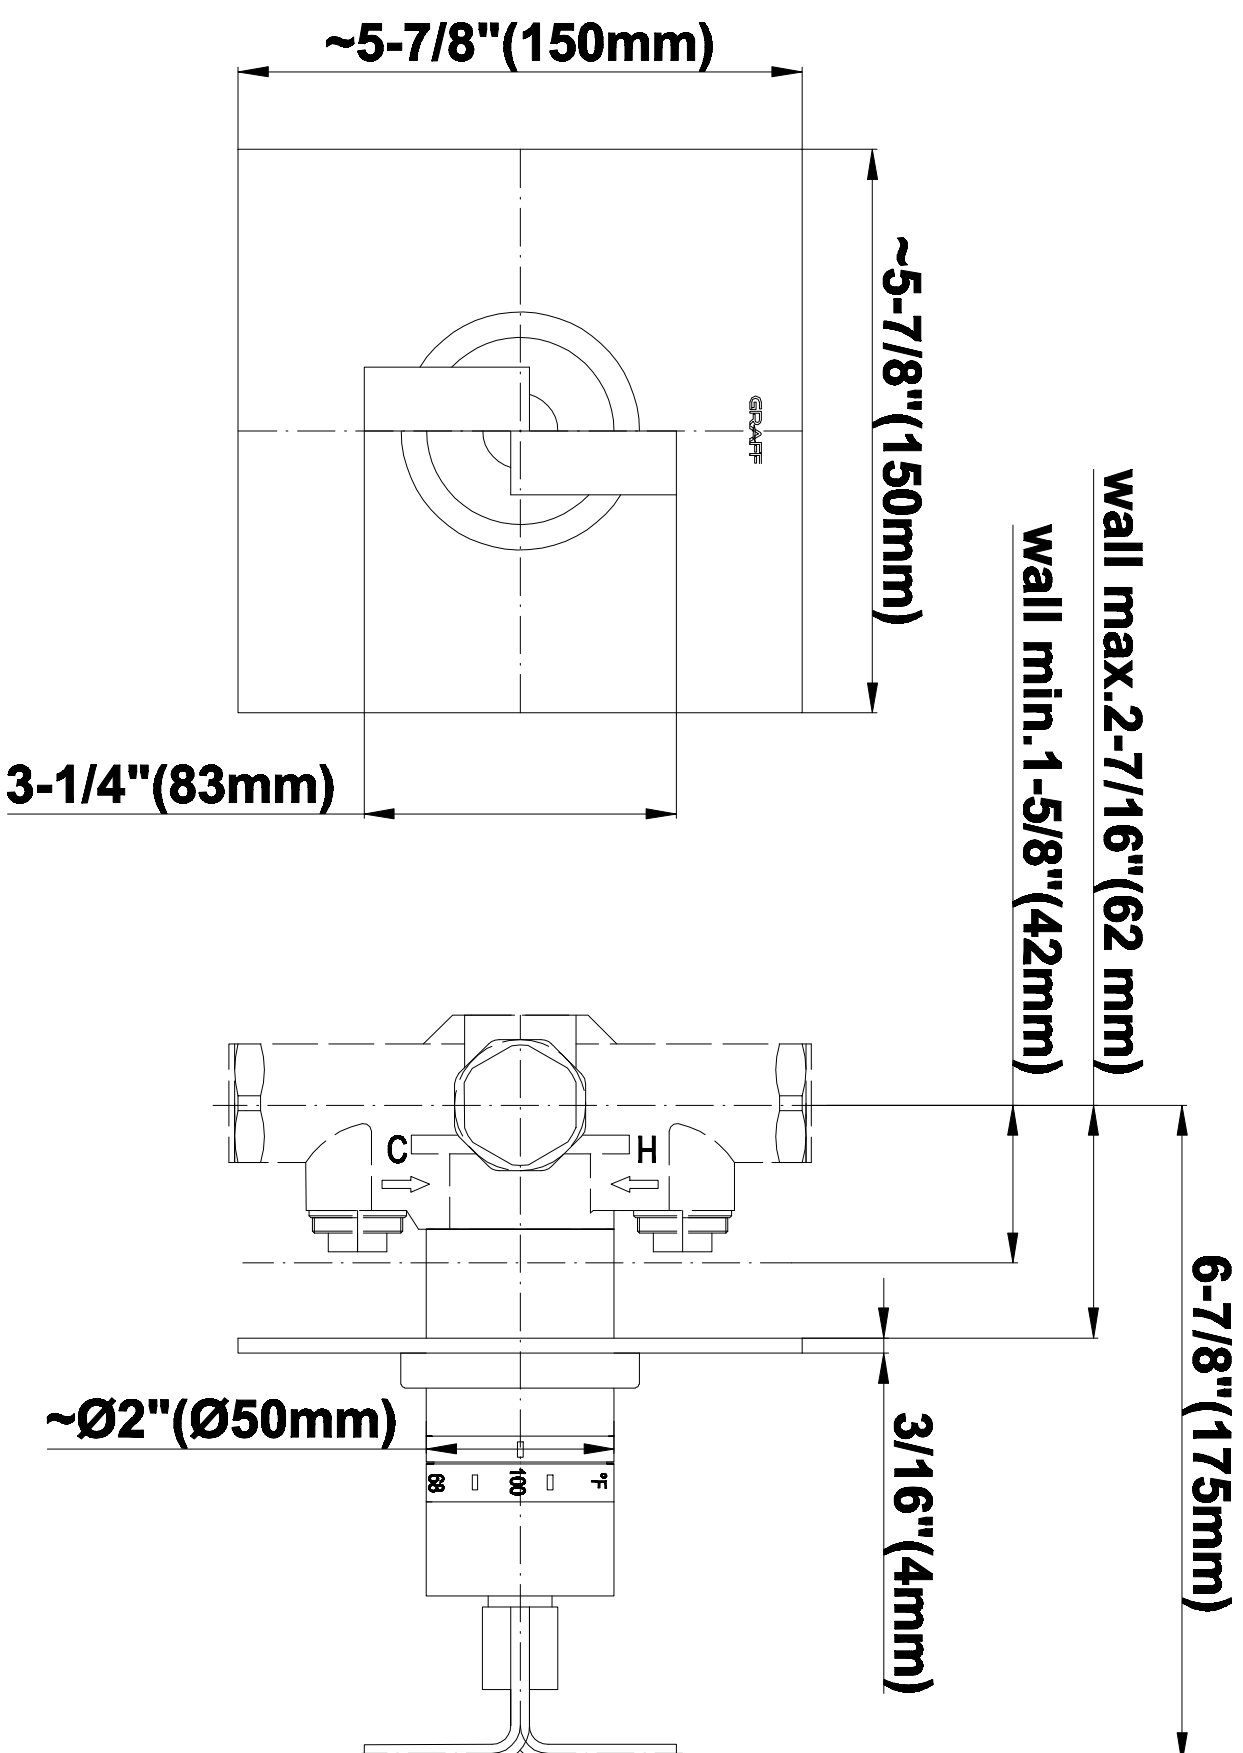

SHOWER
Luna Thermostatic Shower Set w/
Body Sprays & Handshower
(Rough & Trim)
GF1.130A-C9S

GRAFF®

Information

- Thermostatic Showerhead Flow Rate 2.1 gpm @ 60 psi
- Handshower Flow Rate 1.5 gpm @ 60 psi
- Body Spray Flow Rate 2.5 gpm @ 60 psi
- Contemporary Square Showerhead w/Body Sprays and Handshower Flow Rate 10.2 gpm @ 60 psi

SHOWER
Rough
G-8005

GRAFF®

Information

- 18.4 gpm @ 60 psi
- 3/4" universal inlets/outlets with female threads
- Built-in service stops
- Complete serviceability from front of all units
- Supplied with protective plastic cover
- Thermostatic valve uses a paraffin wax cartridge

Finishes

Polished
Chrome

Steelnox®
(Satin Nickel)

G-8041

SHOWER
Rough
G-8075

GRAFF®

Information

- 3/4" universal inlets/outlets with female threads
- Supplied with protective plastic cover

Finishes

Polished
Chrome

Steelnix®
(Satin Nickel)

SHOWER
Immersion SOLID Trim Plate
w/Handle
G-8095-C9S-T

GRAFF®

Information

- Single metal handle
- Decorative trim plate
- Use with G-8070 or G-8075 thermostatic stop/volume control rough valve
- To complete package, you must order rough valve
- ADA