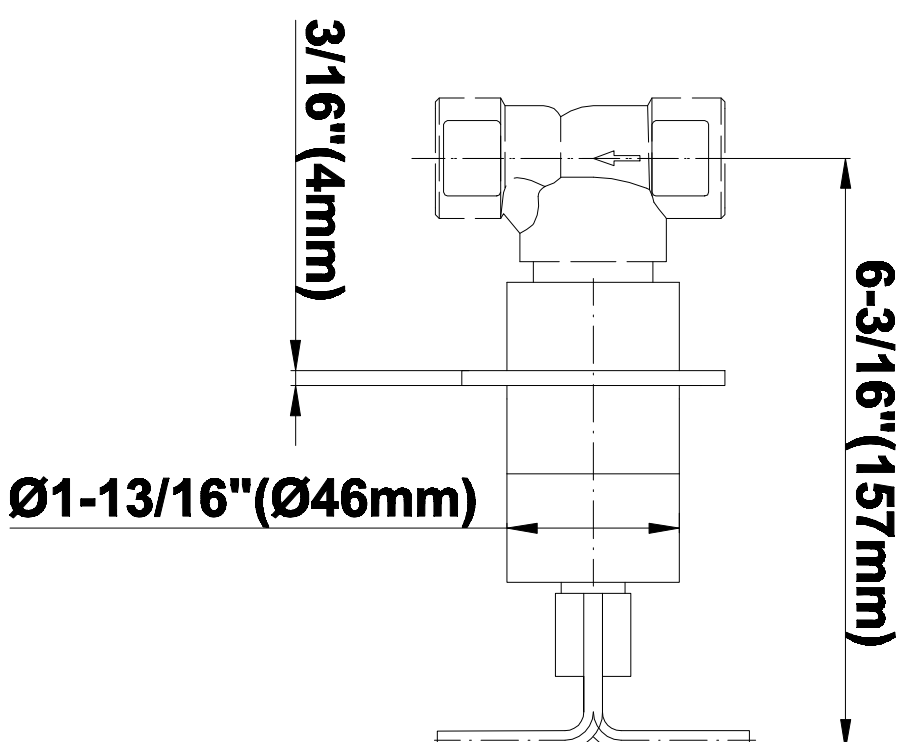

SHOWER
Rough
G-8005

GRAFF®

Information

- 18.4 gpm @ 60 psi
- 3/4" universal inlets/outlets with female threads
- Built-in service stops
- Complete serviceability from front of all units
- Supplied with protective plastic cover
- Thermostatic valve uses a paraffin wax cartridge

Finishes

Polished
Chrome

Steelnox®
(Satin Nickel)

G-8095

SHOWER
Square Flush Mount Body Spray
w/ Solid Brass Swivel Head
G-8497

GRAFF®

Information

- 12 no-clog, easy-clean silicon jets
- Metal ball-joint allows for 18° angle adjustment of body spray
- Brass wall escutcheon and flush-mounted trim
- 1/2" NPT female thread inlet
- Body spray flow rate \leq 1.5 max gpm

Finishes

Polished
Chrome

Steelnox®
(Satin Nickel)

G-8497

Shower Components

Contemporary Flush-Mount Body Spray with Solid Brass Swivel Head

Product Features

- 12 no-clog, easy-clean silicone jets
- Metal ball-joint allows for 18° angle adjustment of body spray
- Brass wall escutcheon and Flush-mounted trim
- 1/2" NPT female thread inlet
- Body spray flow rate ≤ 1.5 max gpm