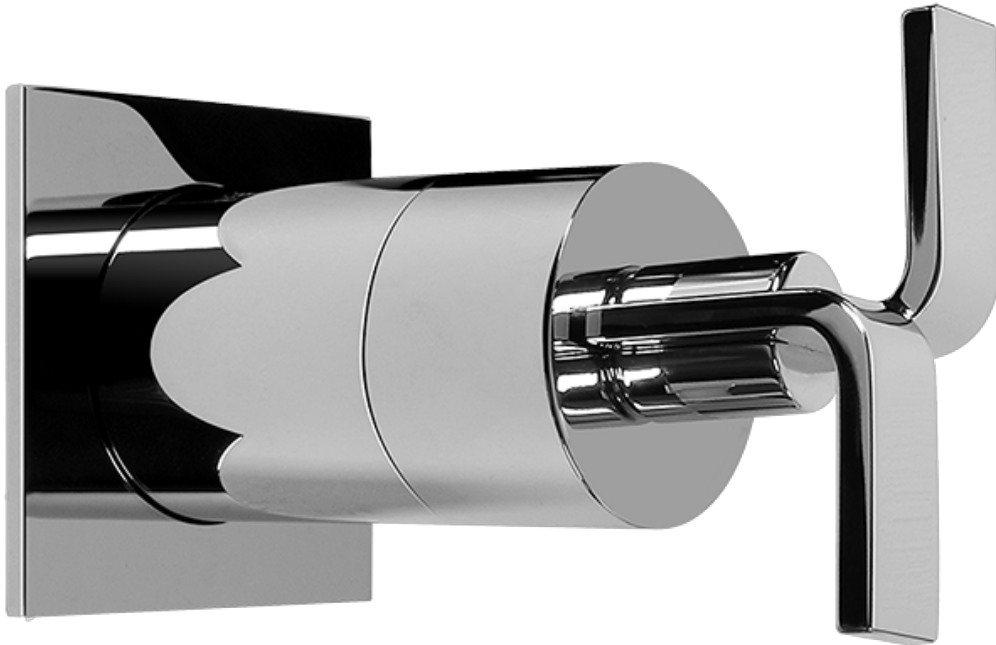

Finishes

Polished
Chrome

Steelnox®
(Satin Nickel)

SHOWER
Immersion SOLID Trim Plate
w/Handle
G-8041-C9S-T

GRAFF®

Information

- Single metal handle
- Decorative trim plate
- Use with G-8000 or G-8005 thermostatic rough valve
- To complete package, you must order rough valve
- ADA

Finishes

Polished
Chrome

Steelnix®
(Satin Nickel)

SHOWER
Immersion SOLID Trim Plate
w/Handle
G-8095-C9S-T

GRAFF®

Information

- Single metal handle
- Decorative trim plate
- Use with G-8070 or G-8075 thermostatic stop/volume control rough valve
- To complete package, you must order rough valve
- ADA

Finishes

Polished
Chrome

Steelnox®
(Satin Nickel)

G-8095

SHOWER
Square Flush Mount Body Spray
w/ Solid Brass Swivel Head
G-8497

GRAFF®

Information

- 12 no-clog, easy-clean silicon jets
- Metal ball-joint allows for 18° angle adjustment of body spray
- Brass wall escutcheon and flush-mounted trim
- 1/2" NPT female thread inlet
- Body spray flow rate \leq 1.5 max gpm

Finishes

Polished
Chrome

Steelnox®
(Satin Nickel)

G-8497

Shower Components

Contemporary Flush-Mount Body Spray with Solid Brass Swivel Head

Product Features

- 12 no-clog, easy-clean silicone jets
- Metal ball-joint allows for 18° angle adjustment of body spray
- Brass wall escutcheon and Flush-mounted trim
- 1/2" NPT female thread inlet
- Body spray flow rate ≤ 1.5 max gpm