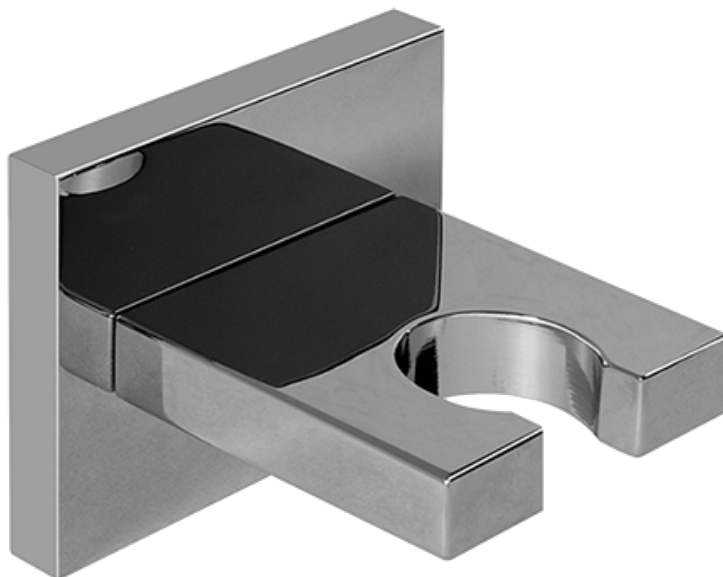

Finishes

Polished
Chrome

Steelnox®
(Satin Nickel)

G-8497

Shower Components

Contemporary Flush-Mount Body Spray with Solid Brass Swivel Head

Product Features

- 12 no-clog, easy-clean silicone jets
- Metal ball-joint allows for 18° angle adjustment of body spray
- Brass wall escutcheon and Flush-mounted trim
- 1/2" NPT female thread inlet
- Body spray flow rate ≤ 1.5 max gpm

SHOWER
59" Shower Hose
G-8605

GRAFF®

Information

- Brass spiral flexible hose with conical nut

Finishes

Polished
Chrome

Stainless®
(Satin Nickel)

Product Features

* Special order finish- call for availability

SHOWER
Contemporary Square Wall
Bracket for Handshower
G-8632

GRAFF®

Information

- Solid brass construction

Finishes

Polished
Chrome

Steelnox®
(Satin Nickel)

G-8632

Contemporary Square Wall Bracket for Handshower

Product Features

- Solid brass construction

Available Finishes

- Polished Chrome
G-8632-PC
- Steelnox[®]
G-8632-SN

Warranty

- Limited lifetime warranty