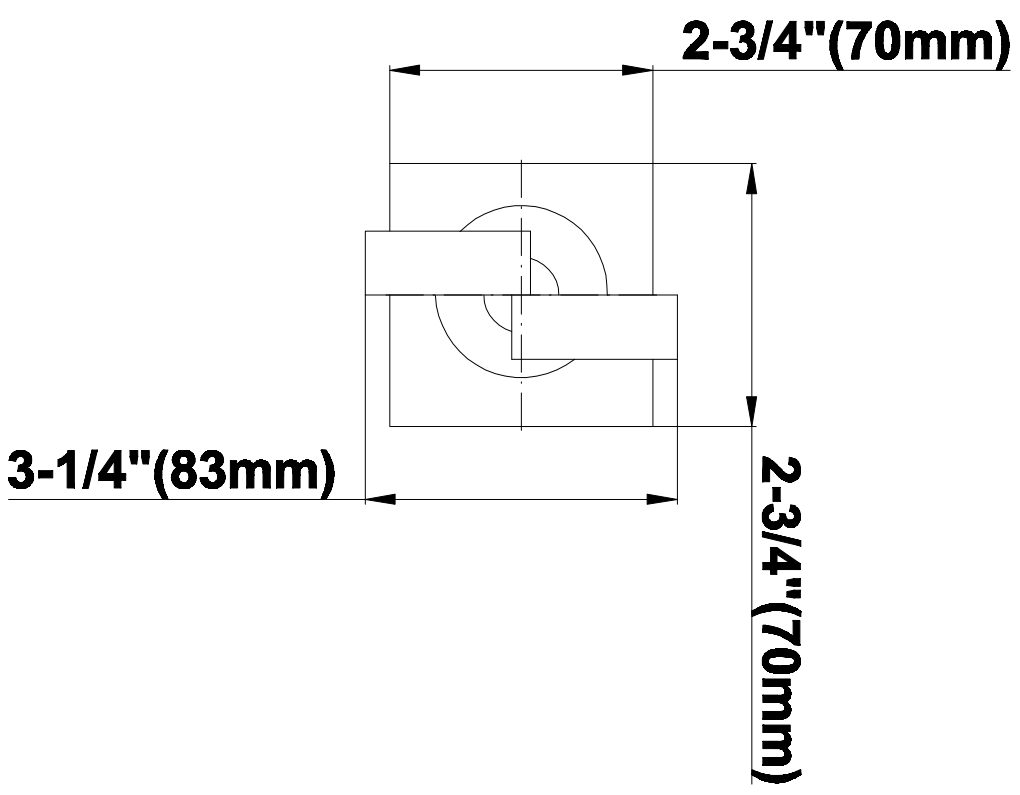

Finishes

Polished
Chrome

Steelnox®
(Satin Nickel)

G-8095

SHOWER
Square Flush Mount Body Spray
w/ Solid Brass Swivel Head
G-8497

GRAFF®

Information

- 12 no-clog, easy-clean silicon jets
- Metal ball-joint allows for 18° angle adjustment of body spray
- Brass wall escutcheon and flush-mounted trim
- 1/2" NPT female thread inlet
- Body spray flow rate \leq 1.5 max gpm

Finishes

Polished
Chrome

Steelnox®
(Satin Nickel)

G-8497

Shower Components

Contemporary Flush-Mount Body Spray with Solid Brass Swivel Head

Product Features

- 12 no-clog, easy-clean silicone jets
- Metal ball-joint allows for 18° angle adjustment of body spray
- Brass wall escutcheon and Flush-mounted trim
- 1/2" NPT female thread inlet
- Body spray flow rate ≤ 1.5 max gpm