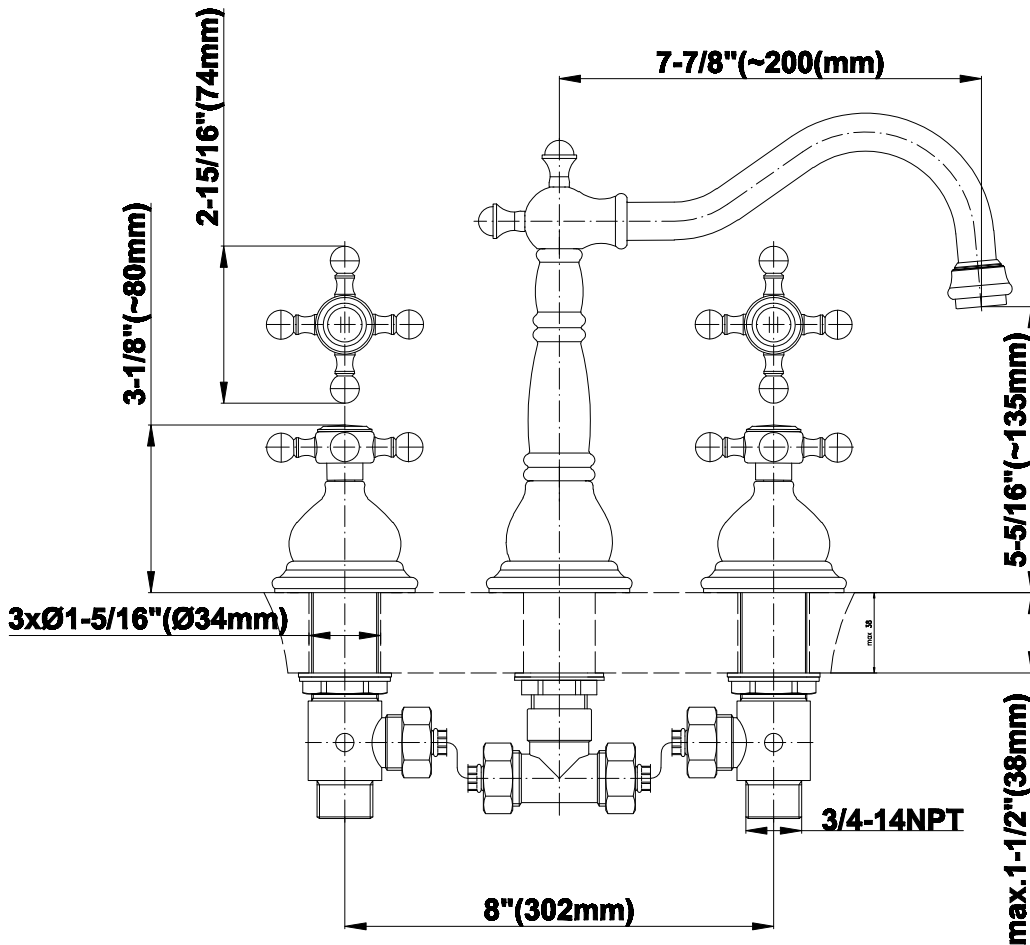

The measurements shown are for reference only. Products and specifications shown are subject to change without notice. Revised 07/2012.

www.graff-faucets.com | phone: 800-954-4723