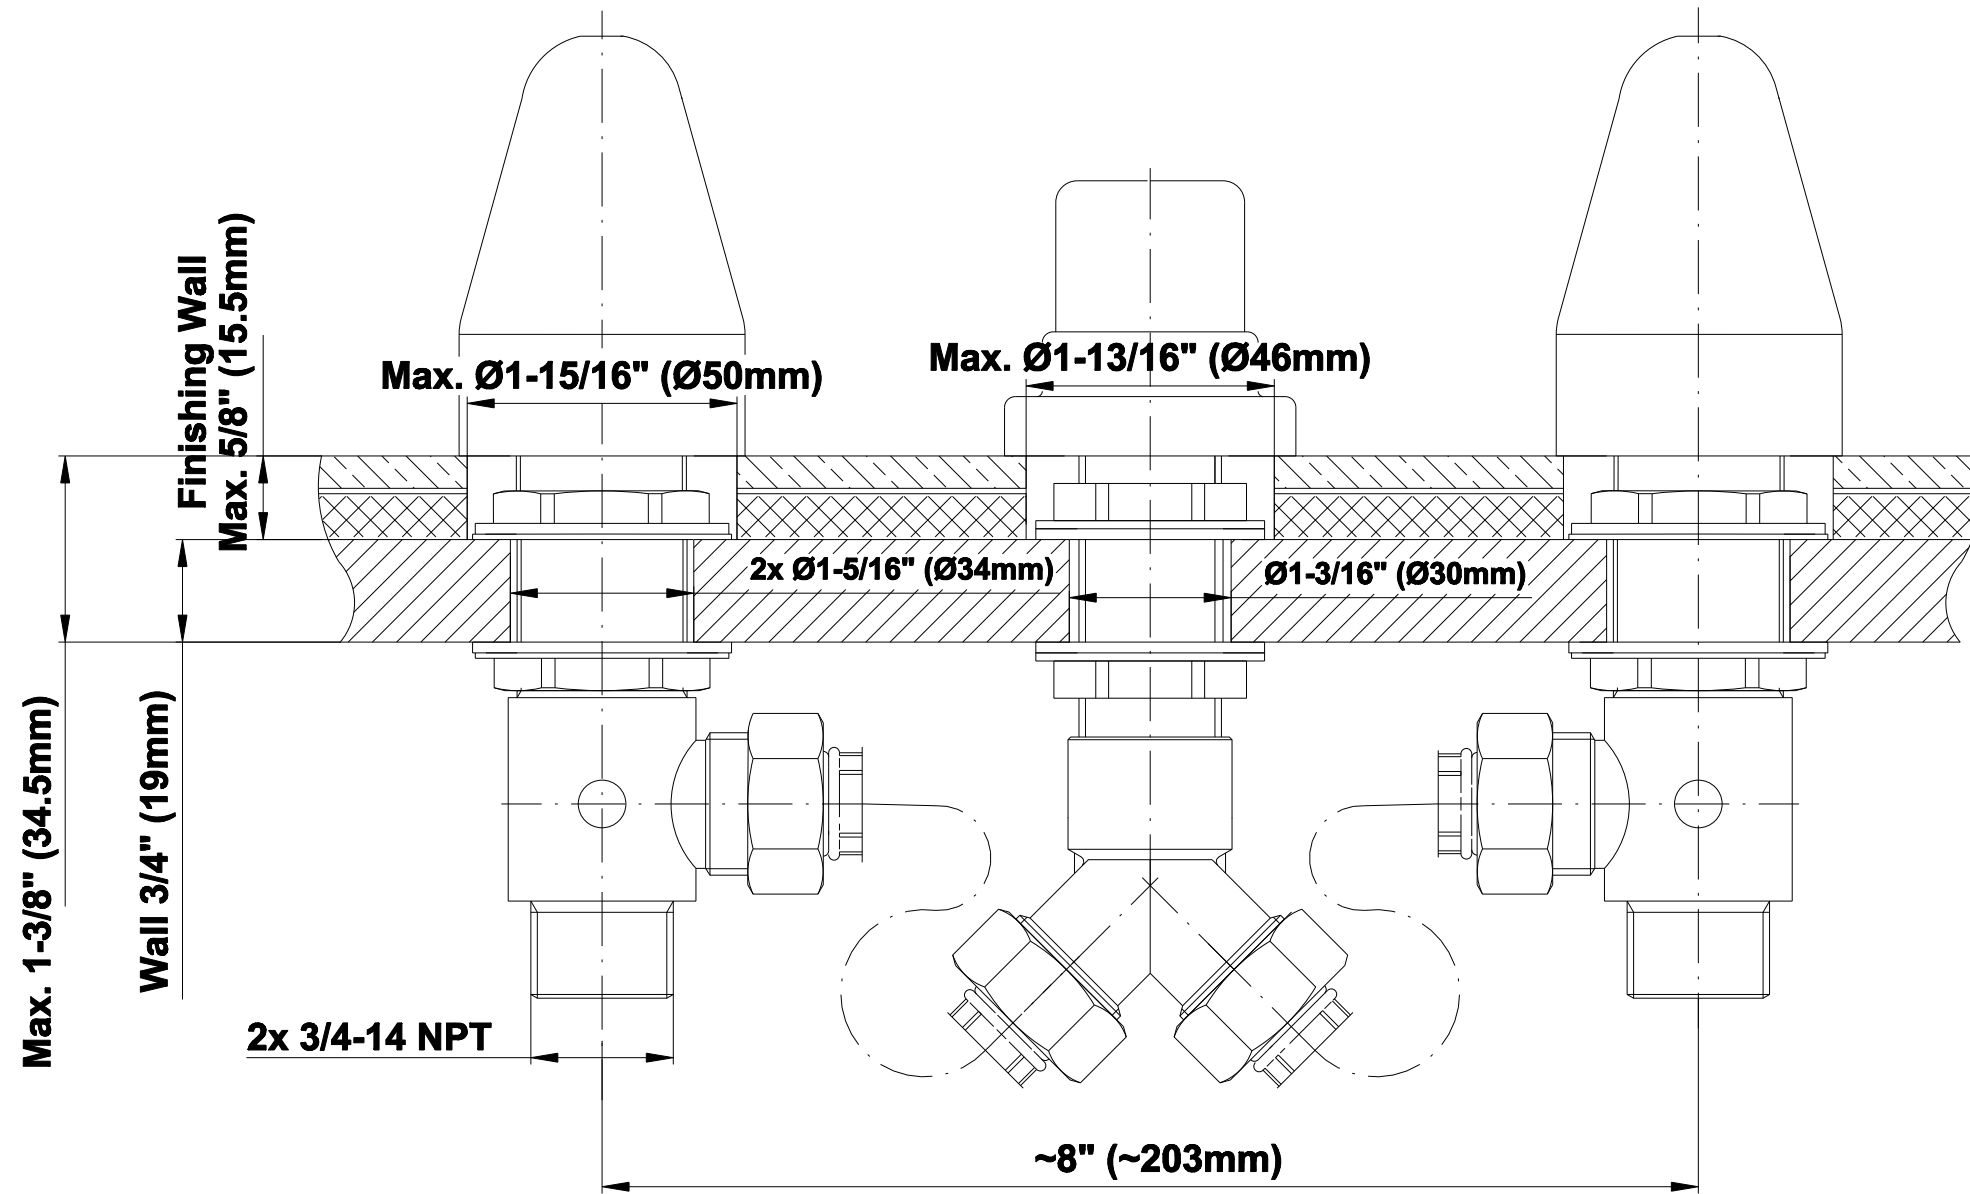

## **Information**

- 1 1/3" hole cutout (x3)
- Matching deck-mounted handshower & diverter set available

## Information

- 3/4" male NPT inlets
- Quick connect tub spout

## Information

- 1 1/3" hole cutout (x3)
- Matching deck-mounted handshower & diverter set available