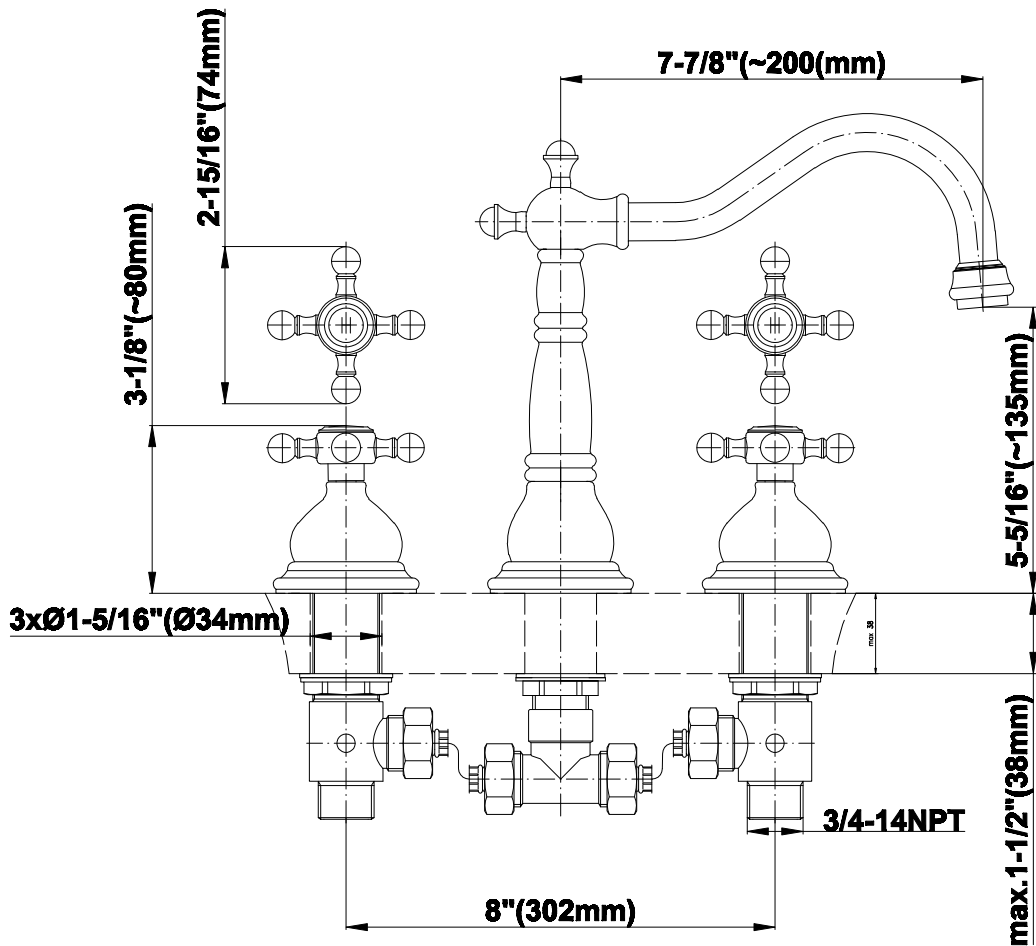

The measurements shown are for reference only. Products and specifications shown are subject to change without notice. Revised 07/2012.

www.graff-faucets.com | phone: 800-954-4723