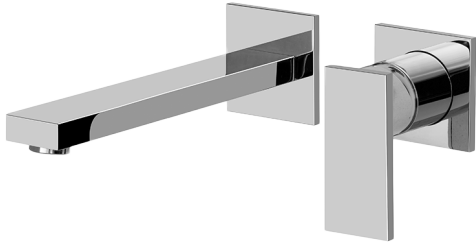

G-3736-LM31W

Solar Collection
Wall-Mounted Lavatory Faucet w/Single Handle