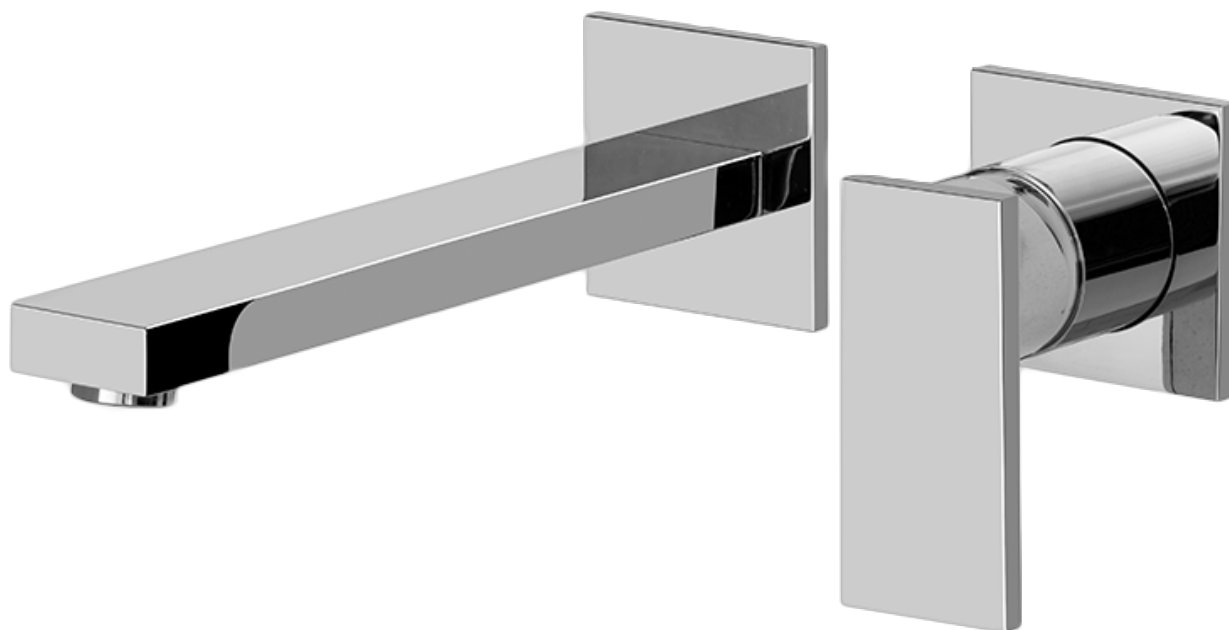

BATHROOM  
Solar Wall-Mounted Lavatory  
Faucet w/Single Handle  
**G-3736-LM31W**

---

**GRAFF®**

# G-3736-LM31W

Solar Collection

Wall-Mounted Lavatory Faucet w/Single Handle

**GRAFF**<sup>®</sup>  
CUTTING EDGE DESIGN

BATHROOM  
Solar Wall-Mounted Lavatory  
Faucet w/Single Handle  
**G-3736-LM31W**

**GRAFF®**