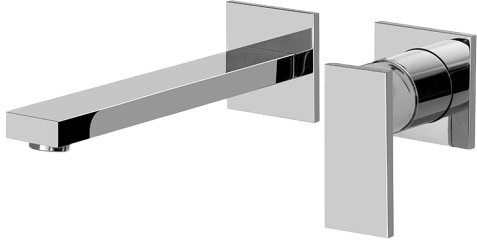

BATHROOM  
Solar Wall-Mounted Lavatory  
Faucet w/Single Handle  
**G-3736-LM31W**

---

**GRAFF®**

### **Information**

- Wall-mount spout and handle installation
- Aerated flow rate  $\leq 1.2$  max gpm
- 9-1/4" spout reach
- Drain assembly not included
- Optional Matching Decorative Trap G-9971
- Handle may be installed on left or right of spout
- ADA
- CALGreen

# G-3736-LM31W

Solar Collection

Wall-Mounted Lavatory Faucet w/Single Handle

**GRAFF**<sup>®</sup>  
CUTTING EDGE DESIGN

## Product Features

- Wall-mount spout and handle installation
- Aerated flow rate  $\leq 1.2$  max gpm
- 9-1/4" spout reach
- Handle may be installed on left or right of spout
- Drain assembly not included
- Optional extension kit