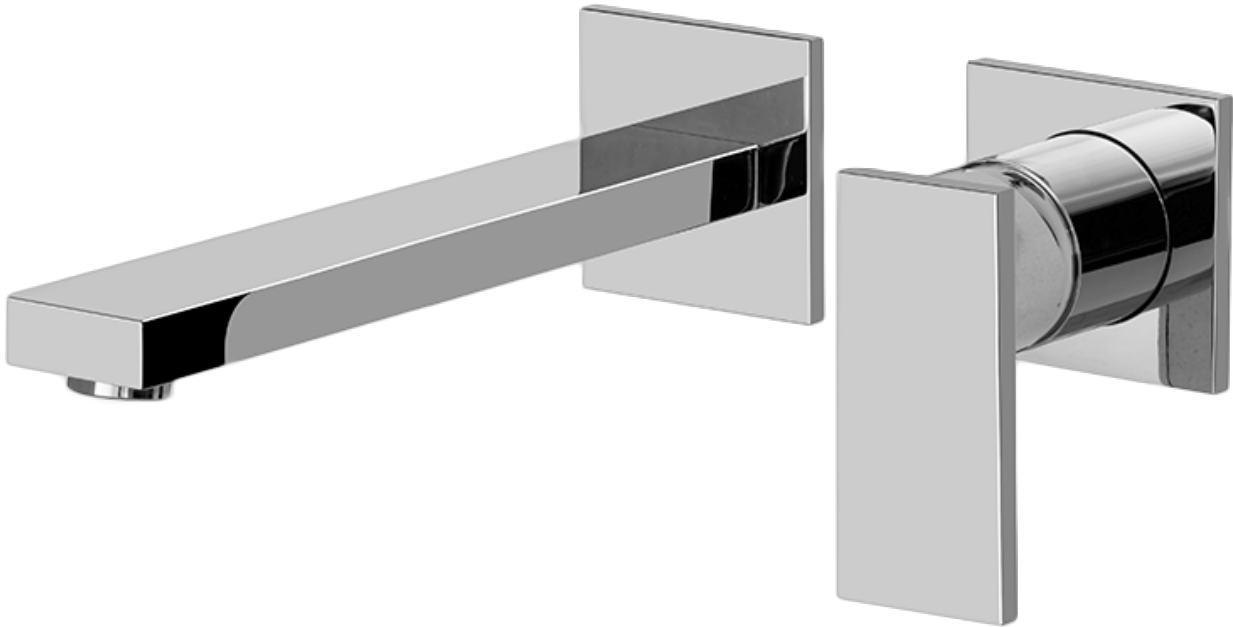

BATHROOM  
Solar Wall-Mounted Lavatory  
Faucet w/Single Handle  
**G-3736-LM31W**

---

**GRAFF®**

### **Information**

- Wall-mount spout and handle installation
- Aerated flow rate  $\leq 1.2$  max gpm
- 9-1/4" spout reach
- Drain assembly not included
- Optional Matching Decorative Trap G-9971
- Handle may be installed on left or right of spout
- ADA
- CALGreen

# G-3736-LM31W

Solar Collection

Wall-Mounted Lavatory Faucet w/Single Handle

**GRAFF**<sup>®</sup>  
CUTTING EDGE DESIGN

## Product Features

- Wall-mount spout and handle installation
- Aerated flow rate  $\leq 1.2$  max gpm
- 9-1/4" spout reach
- Handle may be installed on left or right of spout
- Drain assembly not included
- Optional extension kit