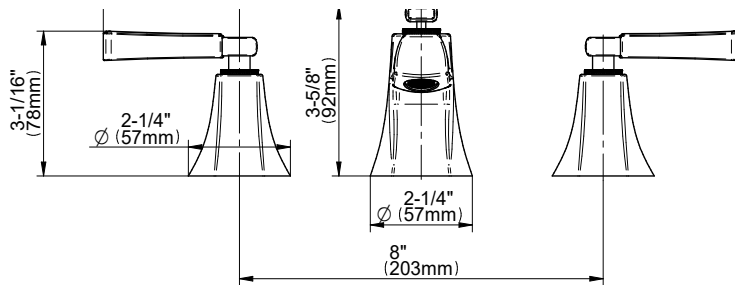

Product Features

- Aerated flow rate ~7 gpm @45 psi
- Deck-mounted installation

Optional Accessories

- Optional Deck-Mounted
  Hanshower & Diverter Set
  G-6855-LM47B **

Available Finishes

- Polished Chrome
  G-6852-LM47B-PC
- Brushed Nickel
  G-6852-LM47B-BNi
- Polished Nickel
  G-6852-LM47B-PN
- Olive Bronze™
  G-6852-LM47B-OB

Code Compliance

- ADA

Warranty

- Limited lifetime warranty

For complete warranty information go to: www.graff-faucets.com/en/info/faqs