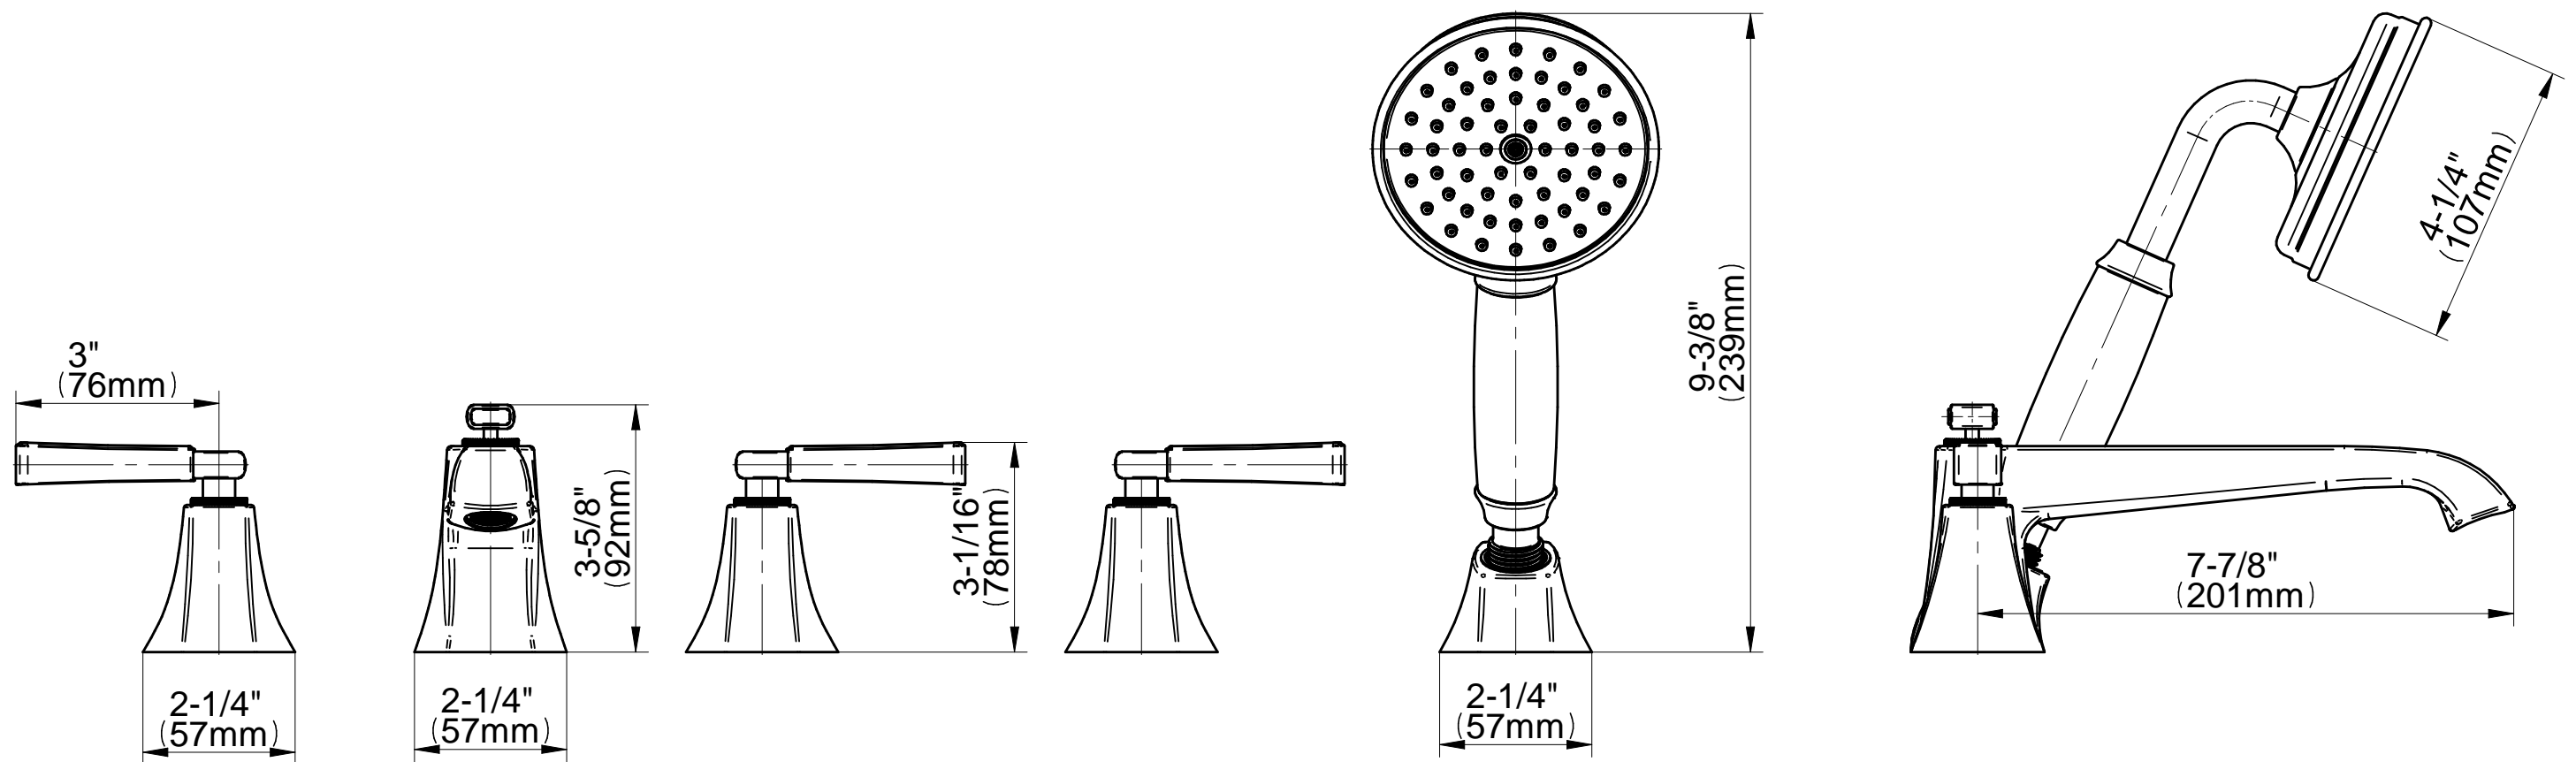

BATHROOM
Finezza DUE Roman Tub Set
G-6853-LM47B

GRAFF®

Information

- Aerated flow rate ~7 gpm @45 psi
- Deck-mounted handshower and diverter set included
- Optional in-line pressure balancing valve G-1060
- ADA

G-6853-LM47B-T

FINEZZA DUE Series

Information

- 3/4" male NPT inlets
- Quick connect tub spout

Finishes

Product Features

- 3/4" male NPT inlets
- Quick connect tub spout

Warranty

Warranty

- Limited lifetime warranty

For complete warranty information go to: www.graff-faucets.com/en/info/faqs

Information

- Aerated flow rate ~7 gpm @45 psi
- Matching deck-mounted handshower & diverter set available
- ADA

Information

- Matches G-6852-LM47B Roman tub set
- Handshower hose included
- ADA

Finishes