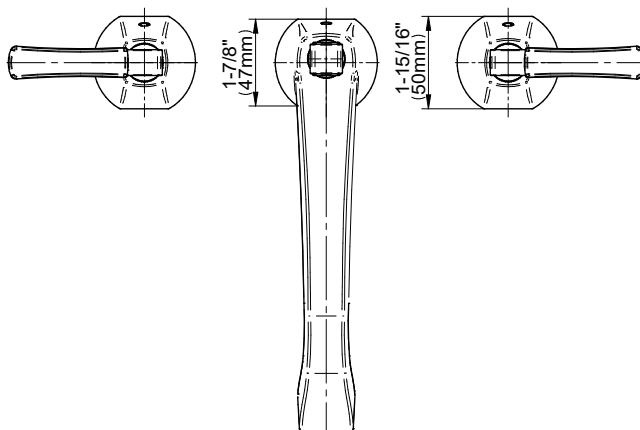

Product Features

- Aerated flow rate ~7 gpm @45 psi
- Deck-mounted installation

Optional Accessories

- Optional Deck-Mounted
  Hanshower & Diverter Set
  G-6855-LM47B **

Available Finishes

- Polished Chrome
  G-6852-LM47B-PC
- Brushed Nickel
  G-6852-LM47B-BNi
- Polished Nickel
  G-6852-LM47B-PN
- Olive Bronze™
  G-6852-LM47B-OB

Code Compliance

- ADA

Warranty

- Limited lifetime warranty

For complete warranty information go to: www.graff-faucets.com/en/info/faqs