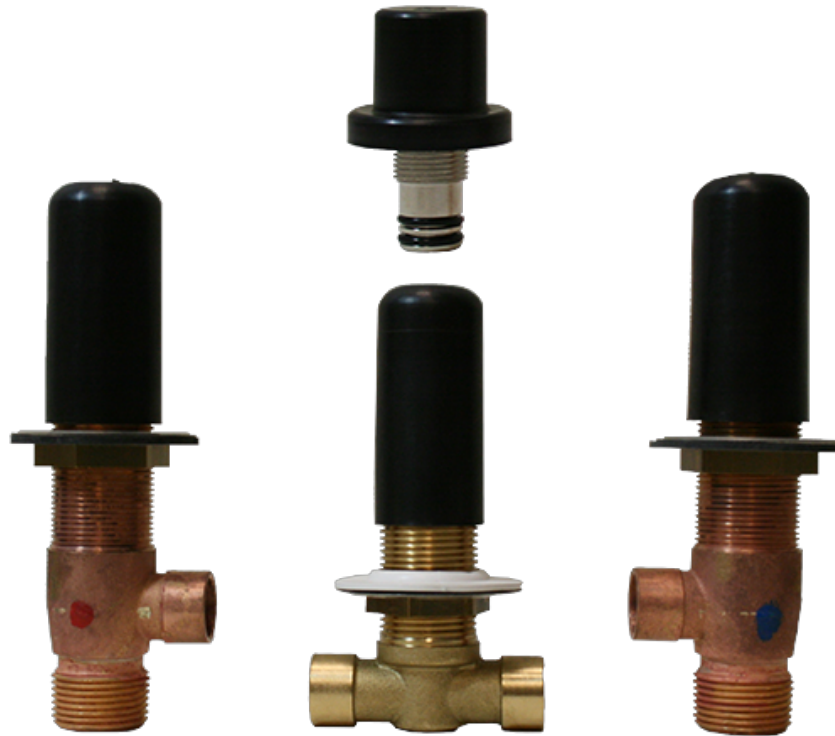

BATHROOM
Finezza DUE Roman Tub Set
G-6853-LM47B

GRAFF®

Information

- Aerated flow rate ~7 gpm @45 psi
- Deck-mounted handshower and diverter set included
- Optional in-line pressure balancing valve G-1060
- ADA

G-6853-LM47B-T

FINEZZA DUE Series

Information

- 3/4" male NPT inlets
- Quick connect tub spout

Finishes

Product Features

- 3/4" male NPT inlets
- Quick connect tub spout

Warranty

Finishes

Product Features

- Aerated flow rate ~7 gpm @45 psi
- Deck-mounted installation

Optional Accessories

- Optional Deck-Mounted
 Hanshower & Diverter Set
 G-6855-LM47B **

Available Finishes

- Polished Chrome
 G-6852-LM47B-PC
- Brushed Nickel
 G-6852-LM47B-BNi
- Polished Nickel
 G-6852-LM47B-PN
- Olive Bronze™
 G-6852-LM47B-OB

Information

- Matches G-6852-LM47B Roman tub set
- Handshower hose included
- ADA

Finishes