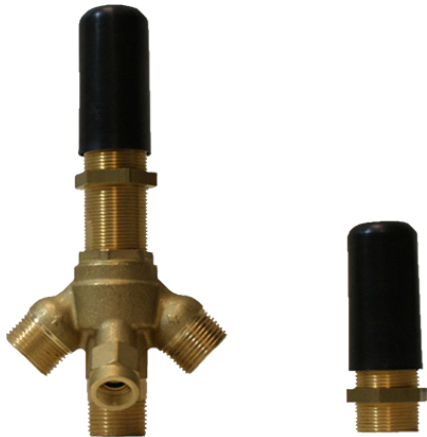

G-1057
Rough Valve

Product Features

- Durable diverter valve