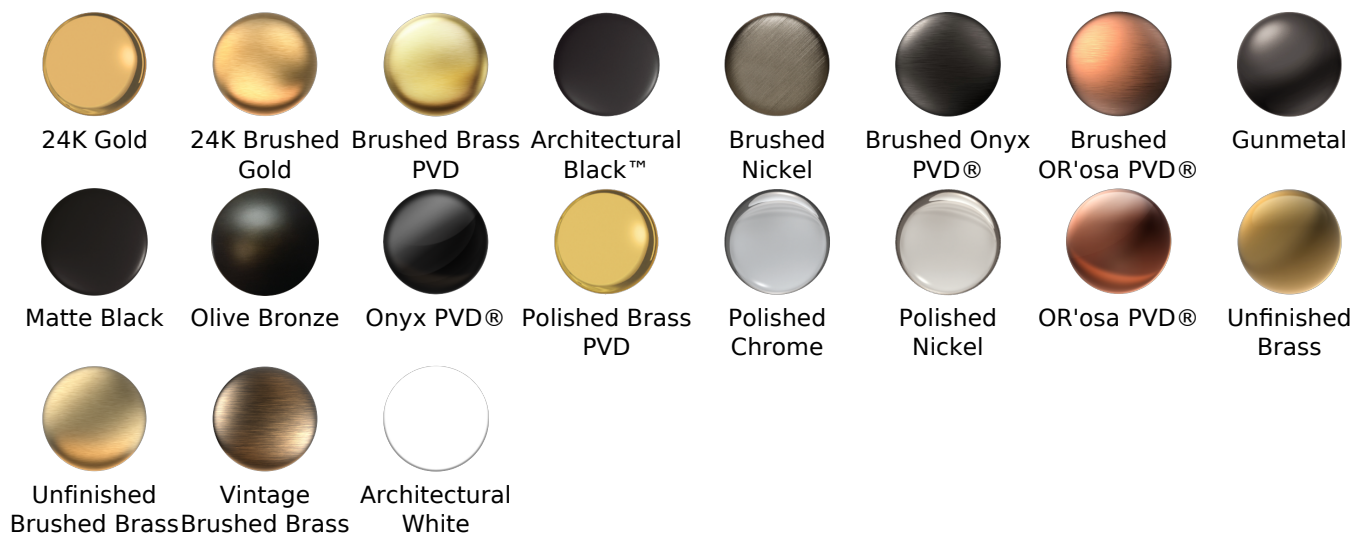

G-6853-LM47B-T

FINEZZA DUE Series

Information

- 3/4" male NPT inlets
- Quick connect tub spout

Finishes

Product Features

- 3/4" male NPT inlets
- Quick connect tub spout

Warranty