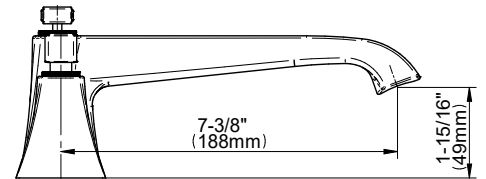

Product Features

- Aerated flow rate ~7 gpm @45 psi
- Deck-mounted installation

Optional Accessories

- Optional Deck-Mounted
  Hanshower & Diverter Set
  G-6855-LM47B **

Available Finishes

- Polished Chrome
  G-6852-LM47B-PC
- Brushed Nickel
  G-6852-LM47B-BNi
- Polished Nickel
  G-6852-LM47B-PN
- Olive Bronze™
  G-6852-LM47B-OB

Code Compliance

- ADA

Warranty

- Limited lifetime warranty

For complete warranty information go to: www.graff-faucets.com/en/info/faqs