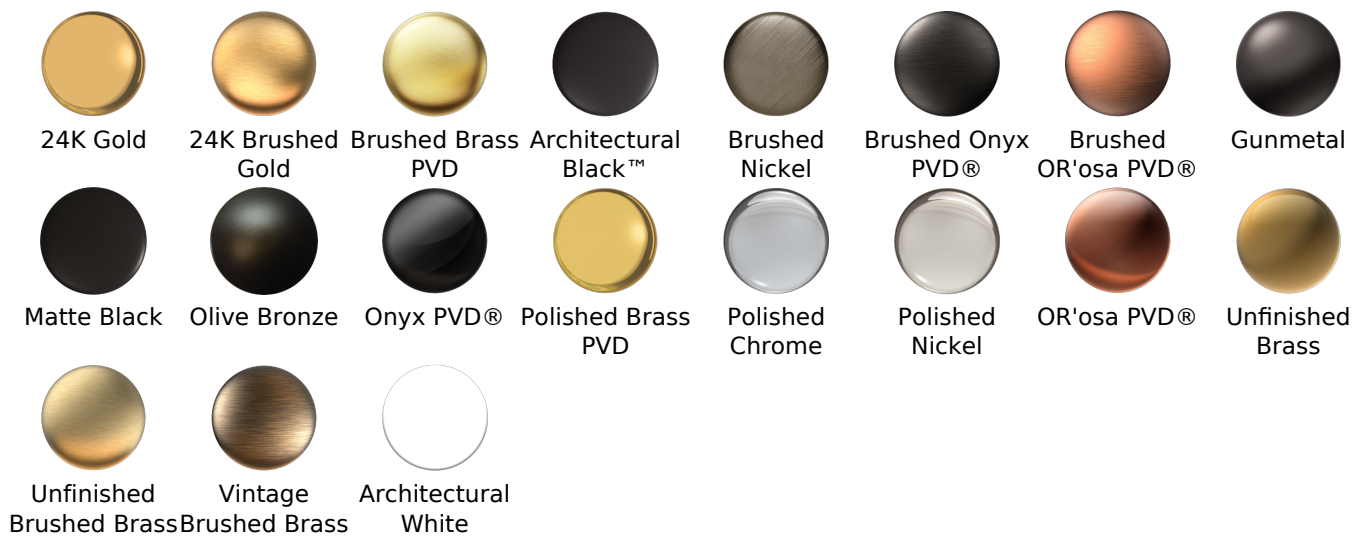

Finishes

Product Features

- Aerated flow rate ~7 gpm @45 psi
- Deck-mounted installation

Optional Accessories

- Optional Deck-Mounted
 Hanshower & Diverter Set
 G-6855-LM47B **

Available Finishes

- Polished Chrome
 G-6852-LM47B-PC
- Brushed Nickel
 G-6852-LM47B-BNi
- Polished Nickel
 G-6852-LM47B-PN
- Olive Bronze™
 G-6852-LM47B-OB