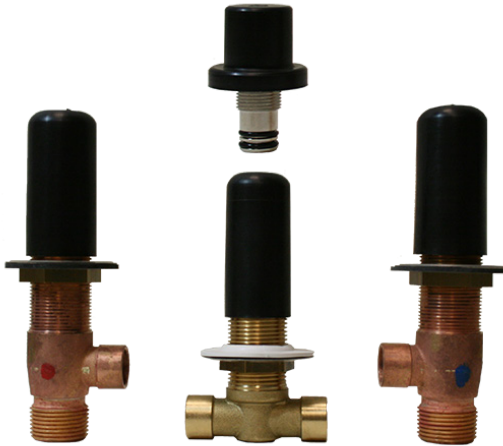

BATHROOM
Finezza DUE Roman Tub Set
G-6853-LM47B

GRAFF®

Information

- Aerated flow rate ~7 gpm @45 psi
- Deck-mounted handshower and diverter set included
- Optional in-line pressure balancing valve G-1060
- ADA

G-6853-LM47B-T

FINEZZA DUE Series

Information

- 3/4" male NPT inlets
- Quick connect tub spout

Finishes

Product Features

- 3/4" male NPT inlets
- Quick connect tub spout

Warranty

Finishes

Product Features

- Aerated flow rate ~7 gpm @45 psi
- Deck-mounted installation

Optional Accessories

- Optional Deck-Mounted
 Hanshower & Diverter Set
 G-6855-LM47B **

Available Finishes

- Polished Chrome
 G-6852-LM47B-PC
- Brushed Nickel
 G-6852-LM47B-BNi
- Polished Nickel
 G-6852-LM47B-PN
- Olive Bronze™
 G-6852-LM47B-OB