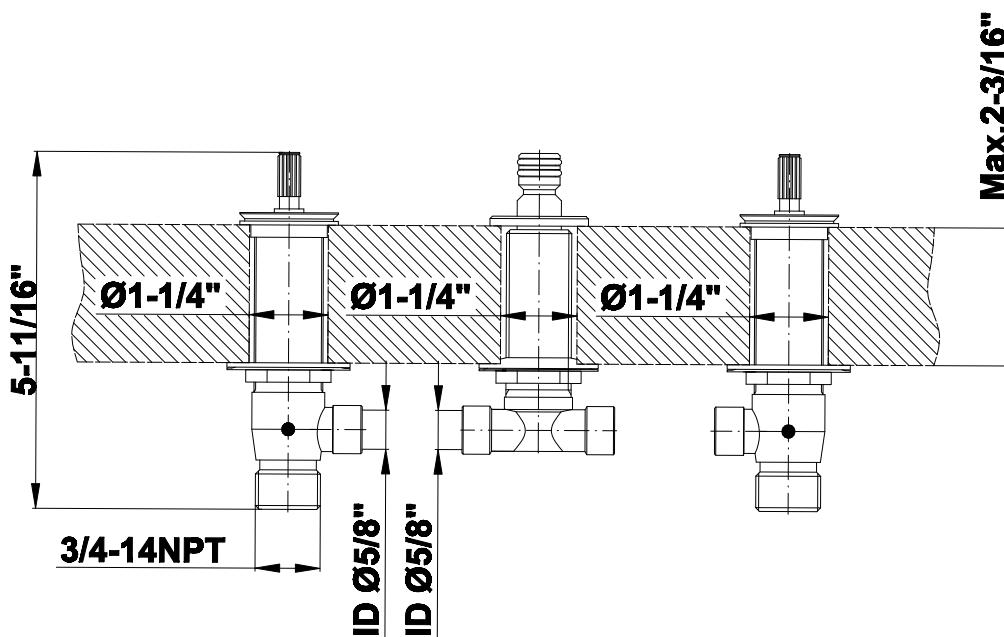

Warranty

- Limited lifetime warranty

For complete warranty information go to: www.graff-faucets.com/en/info/faqs