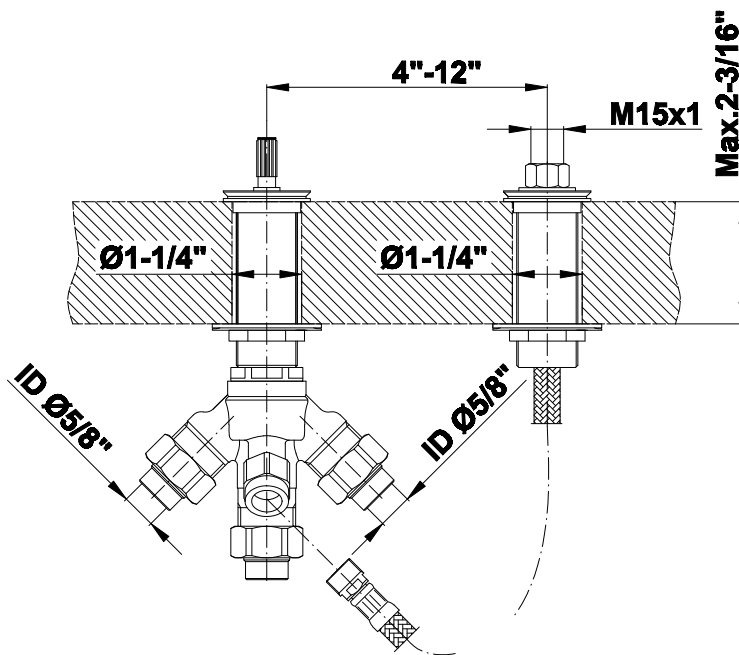

Warranty

- Limited lifetime warranty

For complete warranty information go to: www.graff-faucets.com/en/info/faqs