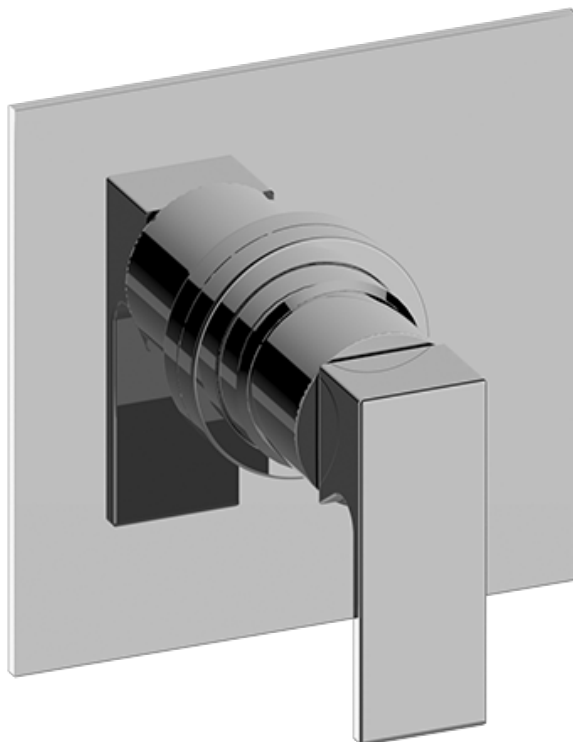

SHOWER
Incanto Pressure Balancing Valve
Trim with Handle
G-7040-LM55S-T

GRAFF[®]

Information

- Single metal handle and decorative trim plate
- Use with G-7005 pressure balancing rough valve
- Available Winter 2017-18- Call for earlier availability
- ADA

G-7040-LM55S-T

Pressure Balancing Valve Trim with Handle
Incanto Collection

GRAFF[®]
CUTTING EDGE DESIGN

Product Features

- Single metal handle and decorative trim plate
- Use with G-7005 pressure balancing rough valve

www.graff-designs.com | phone: 800-954-4723

SHOWER
 Concealed Pressure Balancing
 Valve Rough
G-7005

Information

- Anti-scald protection
- 1/2" universal inlets/outlets with male threads
- Built-in service stops
- For use with shower only configuration
- Supplied with protective plastic guard

G-7005

Concealed Pressure Balancing Valve Rough

Product Features

- Anti-scald protection
- 1/2" universal inlets/outlets with male threads
- Built-in service stops
- For use with shower only configuration
- Supplied with protective plastic guard