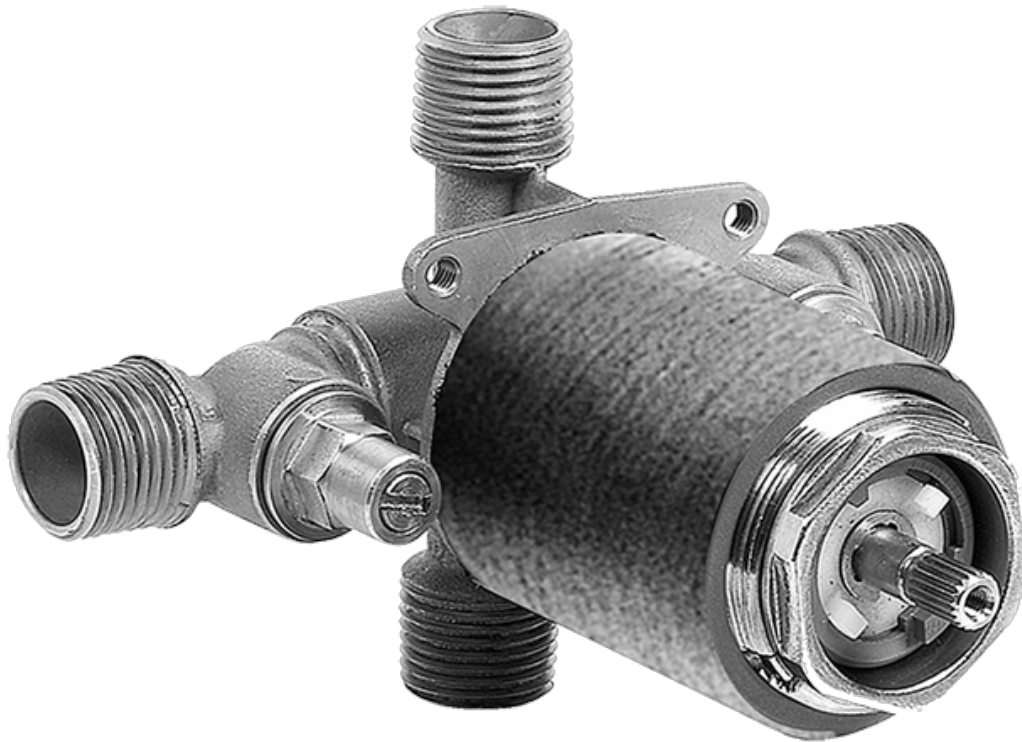

SHOWER
Incanto Pressure Balancing Valve
Trim with Handle
G-7040-LM55S-T

GRAFF[®]

Information

- Single metal handle and decorative trim plate
- Use with G-7005 pressure balancing rough valve
- Available Winter 2017-18- Call for earlier availability
- ADA

G-7040-LM55S-T

Pressure Balancing Valve Trim with Handle
Incanto Collection

GRAFF[®]
CUTTING EDGE DESIGN

Product Features

- Single metal handle and decorative trim plate
- Use with G-7005 pressure balancing rough valve

www.graff-designs.com | phone: 800-954-4723

SHOWER
 Concealed Pressure Balancing
 Valve Rough
G-7005

Information

- Anti-scald protection
- 1/2" universal inlets/outlets with male threads
- Built-in service stops
- For use with shower only configuration
- Supplied with protective plastic guard

G-7005

Concealed Pressure Balancing Valve Rough

Product Features

- Anti-scald protection
- 1/2" universal inlets/outlets with male threads
- Built-in service stops
- For use with shower only configuration
- Supplied with protective plastic guard