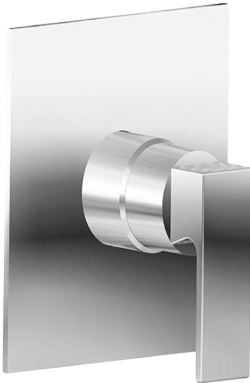

SHOWER
Incanto Pressure Balancing Valve
Trim with Handle
G-7040-LM55S-T

GRAFF[®]

Information

- Single metal handle and decorative trim plate
- Use with G-7005 pressure balancing rough valve
- Available Winter 2017-18- Call for earlier availability
- ADA

G-7040-LM55S-T

Pressure Balancing Valve Trim with Handle
Incanto Collection

GRAFF[®]
CUTTING EDGE DESIGN

Product Features

- Single metal handle and decorative trim plate
- Use with G-7005 pressure balancing rough valve

www.graff-designs.com | phone: 800-954-4723

SHOWER
 Concealed Pressure Balancing
 Valve Rough
G-7005

Information

- Anti-scald protection
- 1/2" universal inlets/outlets with male threads
- Built-in service stops
- For use with shower only configuration
- Supplied with protective plastic guard

G-7005

Concealed Pressure Balancing Valve Rough

Product Features

- Anti-scald protection
- 1/2" universal inlets/outlets with male threads
- Built-in service stops
- For use with shower only configuration
- Supplied with protective plastic guard