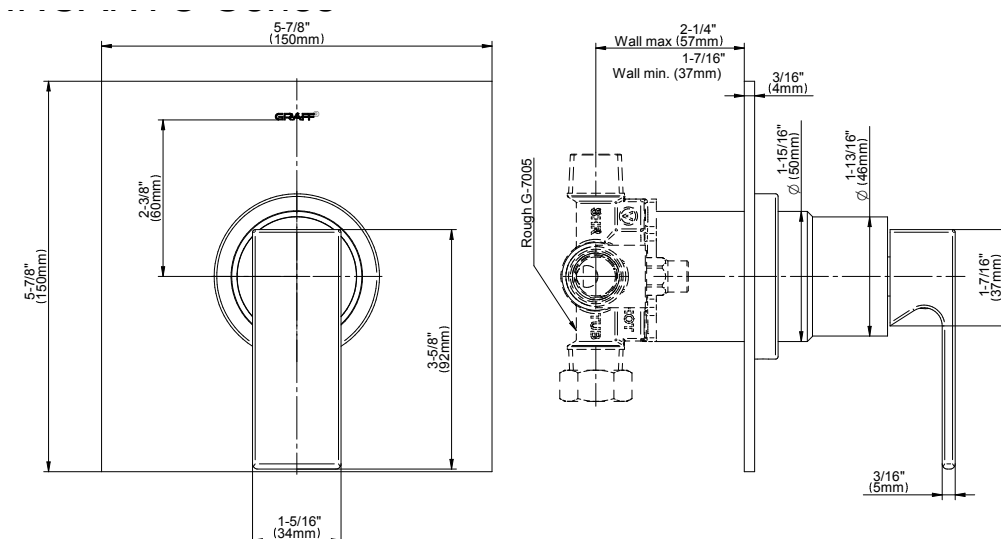

The measurements shown are for reference only. Products and specifications shown are subject to change without notice. Revised 12/2017.

www.graff-designs.com | phone: 800-954-4723