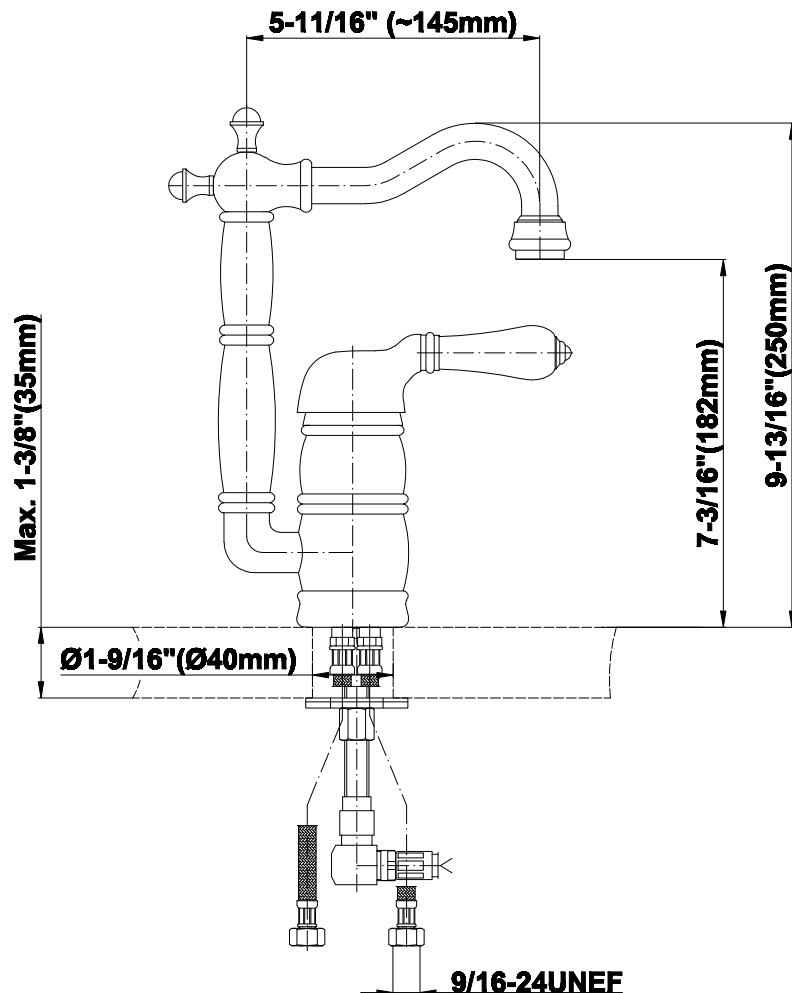

The measurements shown are for reference only. Products and specifications shown are subject to change without notice. Revised 09/2012.

www.graff-faucets.com | phone: 800-954-4723