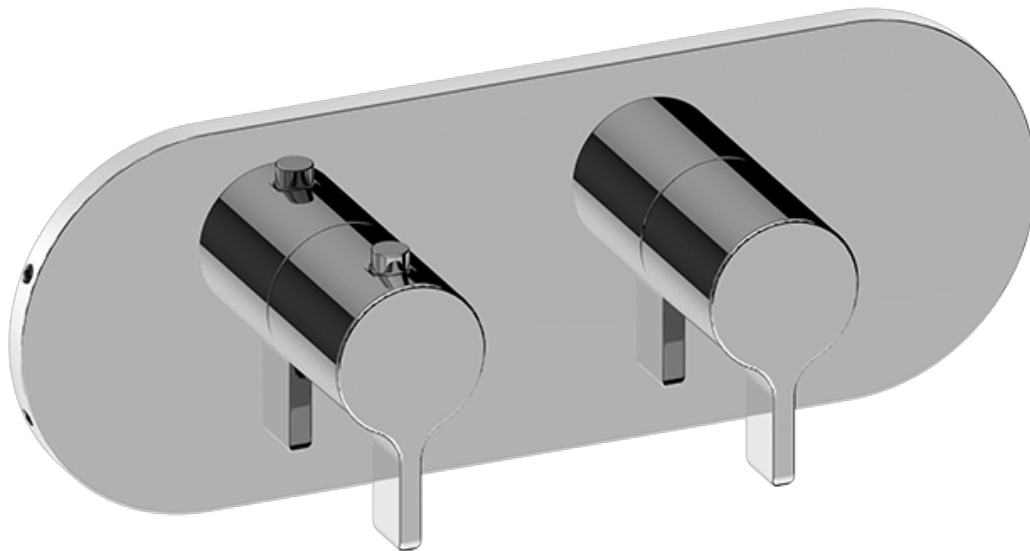

BATHROOM
Terra M-Series Valve Horizontal
Trim with Two Handles
G-8047H-LM46E0-T

GRAFF®

Information

- Two metal handles
- Decorative trim plate
- Use with G-8006 and G-8076, G-8077, G-8052 or G-8053 thermostatic rough valves
- To complete package, you must order rough valves
- ADA

Finishes

G-8047H-LM46E0

TERRA Series