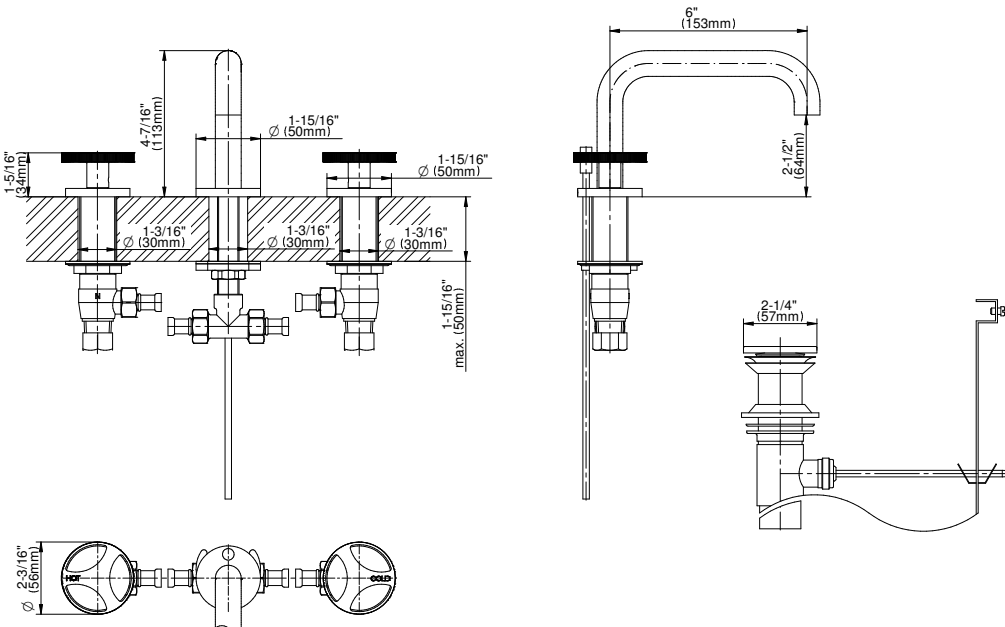

Warranty

- Limited lifetime warranty

For complete warranty information go to
<https://www.graff-faucets.com/en/info/faqs>