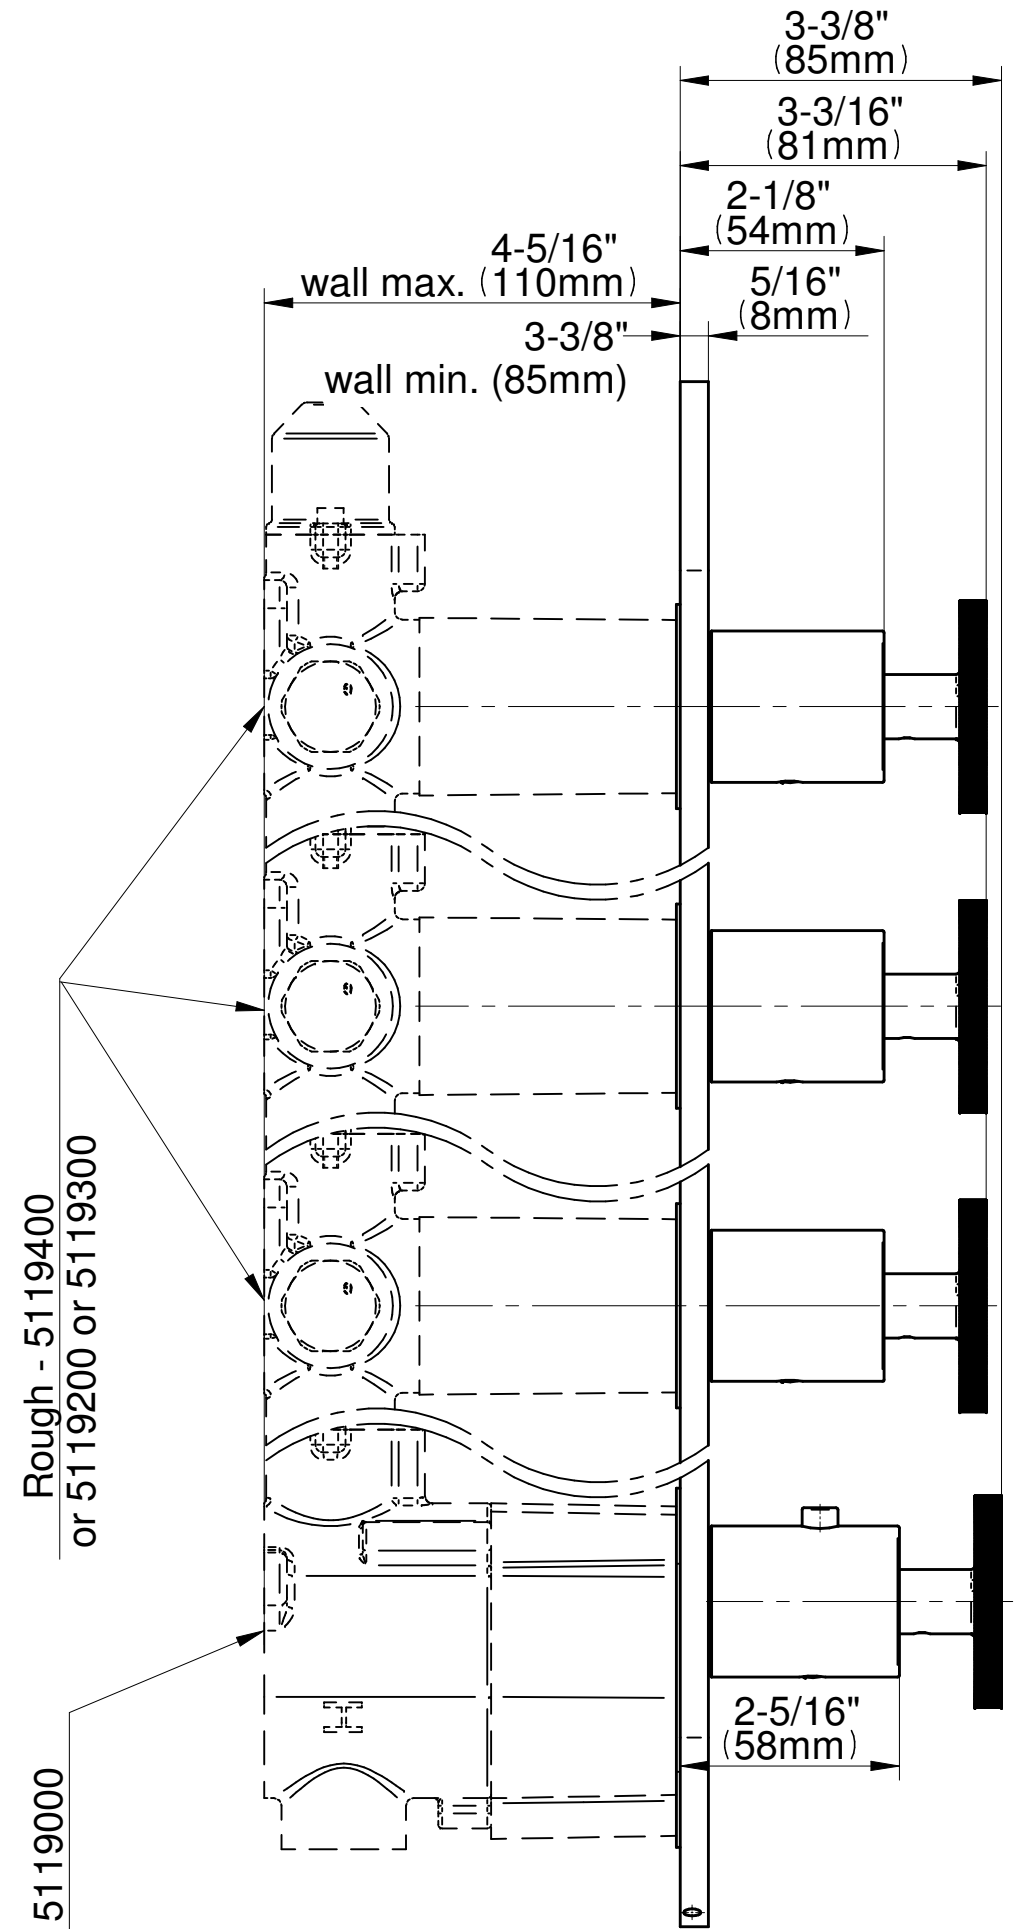

G-8058-C19E0

HARLEY Series

GRAFF®
CUTTING EDGE DESIGN