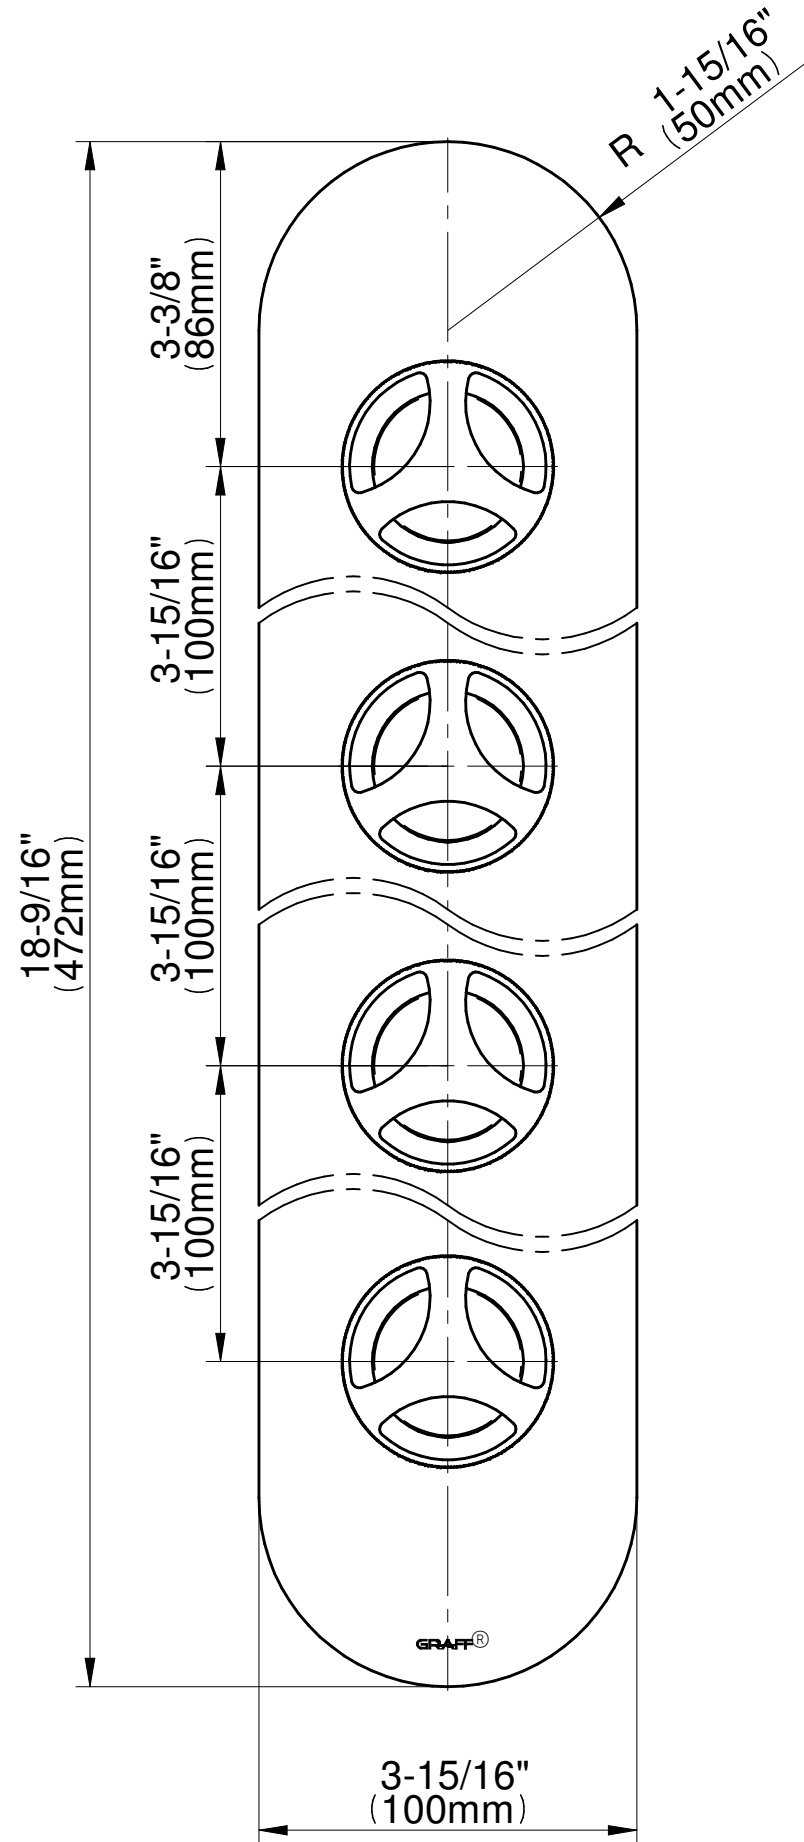

G-8058-C19E0

HARLEY Series

GRAFF®
CUTTING EDGE DESIGN