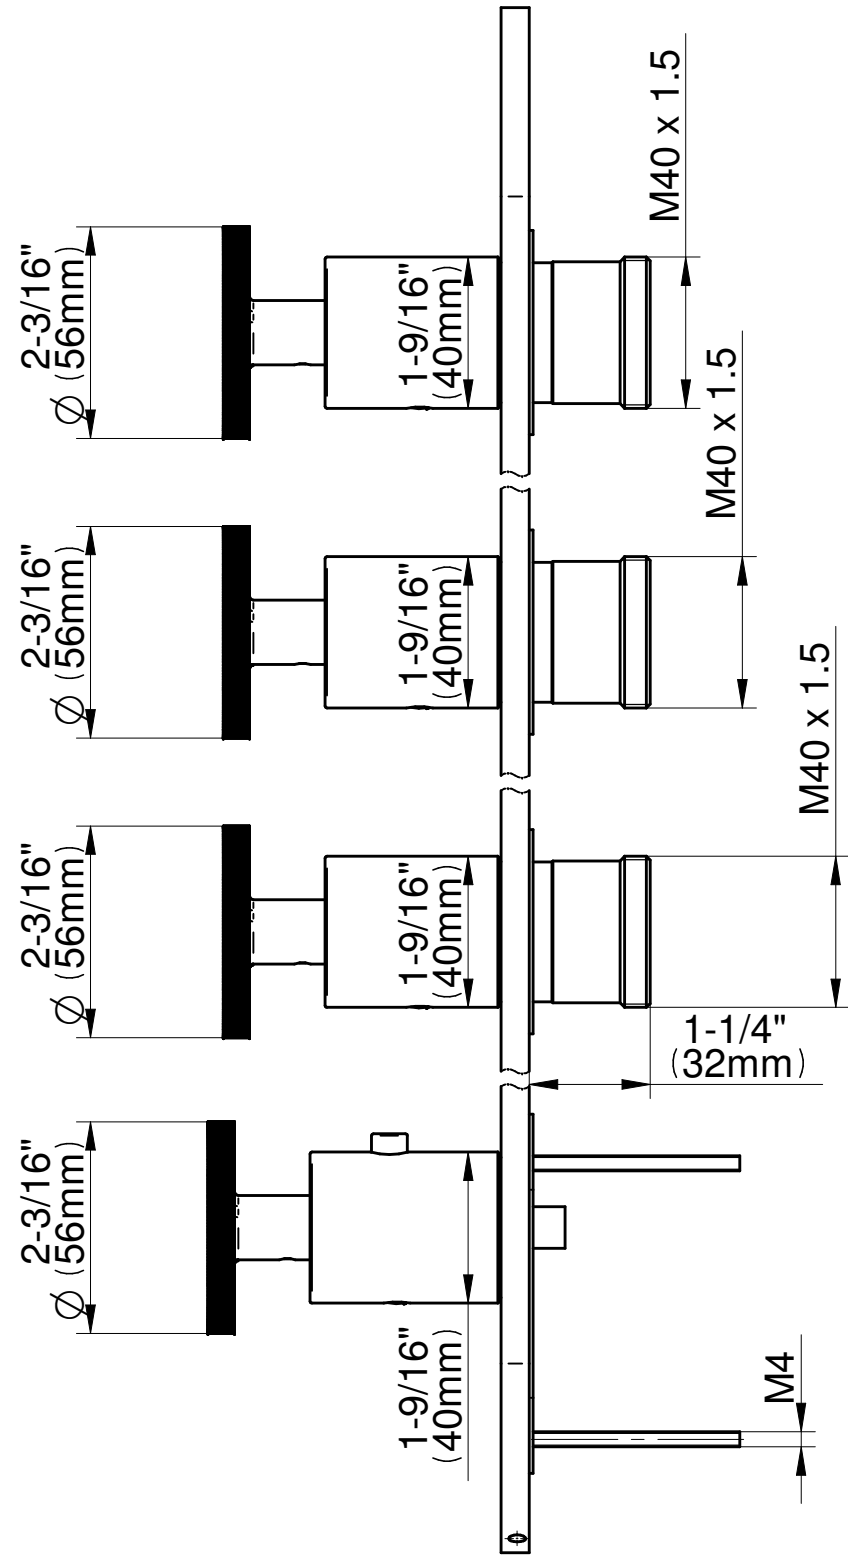

G-8058-C19E0

HARLEY Series

GRAFF®
CUTTING EDGE DESIGN