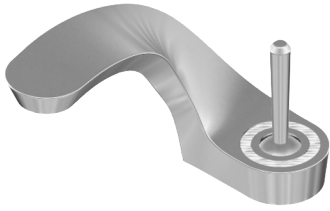

BATHROOM
Ametis Single-Handle LED
Lavatory Faucet
G-6401-LM43

GRAFF®

Information

- Single-hole installation
- Temperature-sensitive LED light ring changes color to indicate water temperature
- Aerated flow rate ≤ 1.2 max gpm
- 5-5/8" spout projection
- Includes push-top umbrella pop-up drain w/overflow
- Optional matching decorative trap G-9970
- ADA
- CALGreen

Finishes

Architectural
Black™

Matte Black

Polished
Chrome

Architectural
White

G-6401-LM43

Ametis Collection

Single-Handle LED Lavatory Faucet

GRAFF[®]
CUTTING EDGE DESIGN

Product Features

- Single-hole installation
- Temperature-sensitive LED light ring changes color to indicate water temperature
- Aerated flow rate ≤ 1.2 max gpm
- 5-5/8" spout projection
- Swivel aerator
- Includes push-top umbrella pop-up drain with overflow