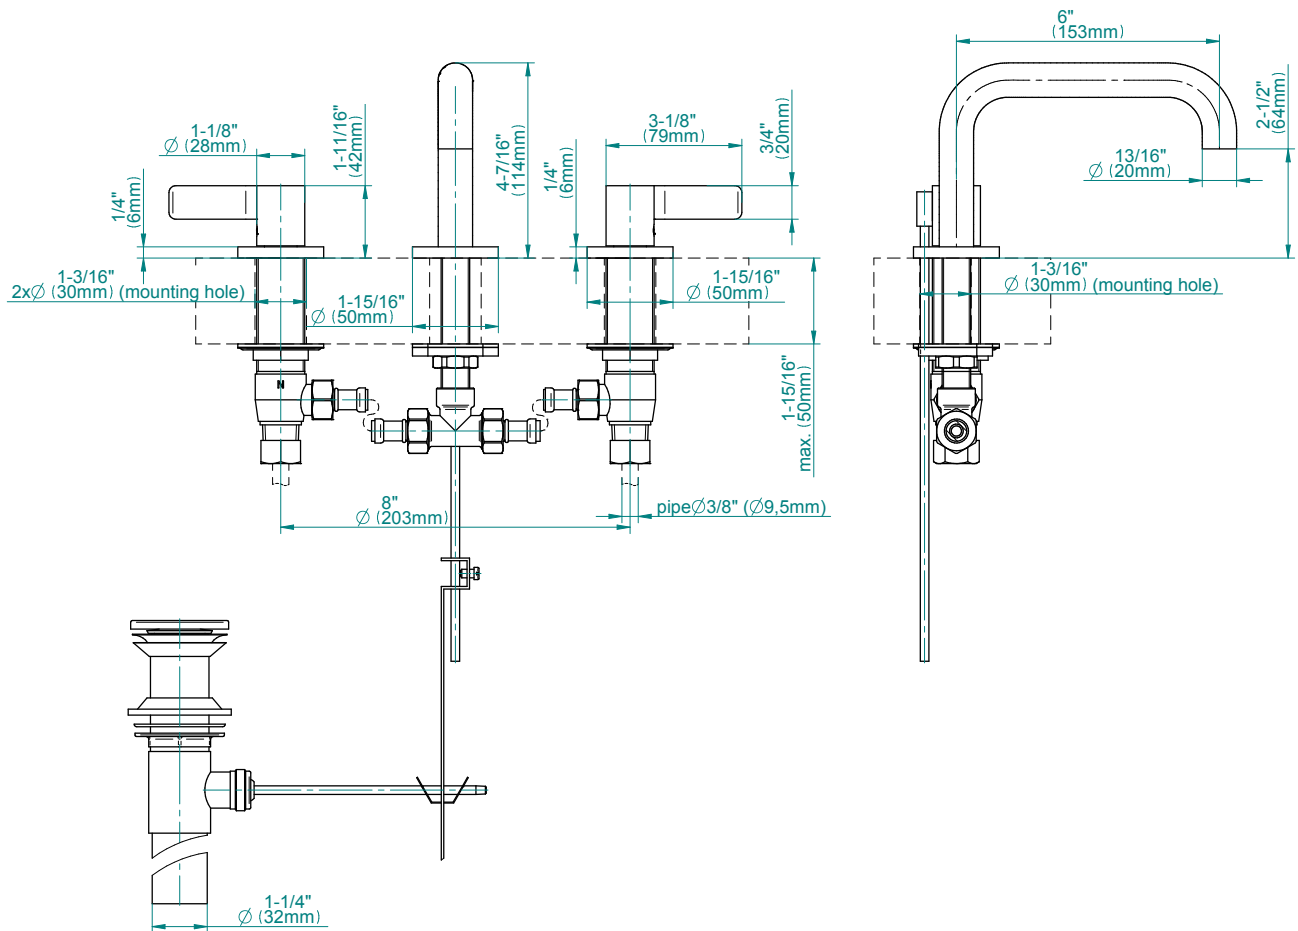

BATHROOM
Terra Widespread Lavatory
Faucet
G-6710-LM46B

GRAFF®

Information

- Installs on 8" centers
- Aerated flow rate ≤ 1.2 max gpm
- 1-3/16" hole cutout (x3)
- Includes pop-up drain assembly w/lift rod and overflow
- Optional decorative trap G-9970
- ADA
- CALGreen

Finishes

G-6710-LM46B

Terra Collection
Widespread Lavatory Faucet

GRAFF[®]
CUTTING EDGE DESIGN

Product Features

- Installs on 8" Centers
- Aerated flow rate <1.5 max gpm, CA flow rate <1.2 max gpm
- 1-3/16" hole cutout (x3)
- Includes pop-up drain assembly w/lift rod and overflow

- Matching decorative trap
G-9970

Code Compliance

- ADA
- CALGreen and CEC

Warranty

- Limited lifetime warranty

For complete warranty information go to www.graff-faucets.com/en-nam/warranty

The measurements shown are for reference only. Products and specifications shown are subject to change without notice. Revised 02/2017