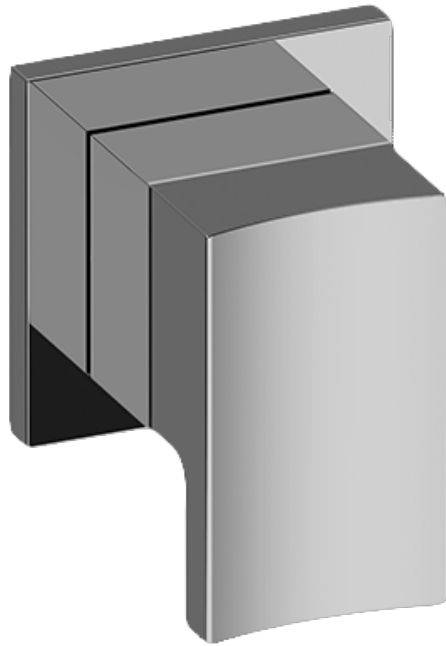

SHOWER
M-Series 3-Way Diverter Valve
Trim with Handle
G-8072-LM36E1-T

GRAFF®