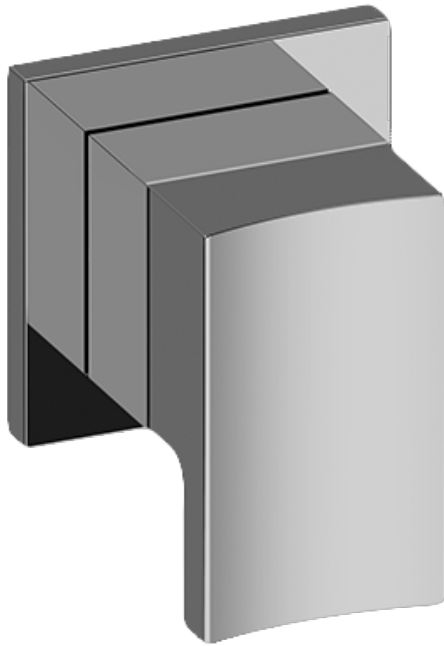

SHOWER
M-Series Stop/Volume Control
Valve Trim with Handle
G-8098-LM36E1-T

GRAFF®