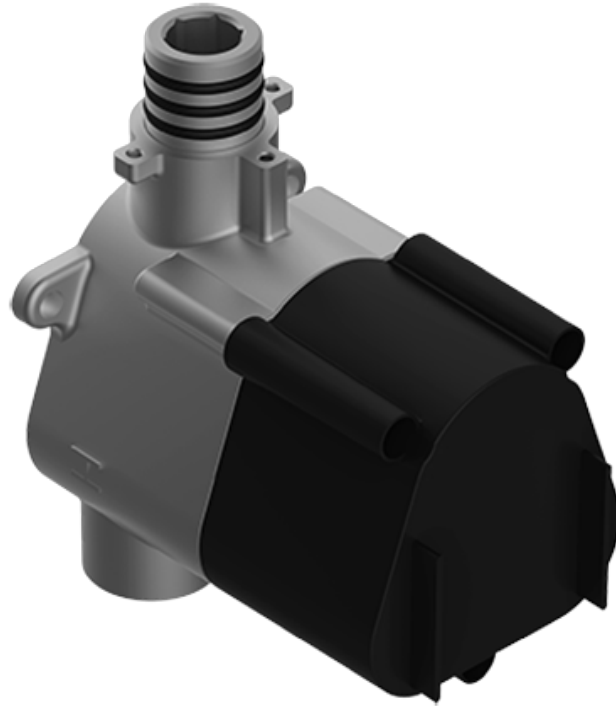

SHOWER  
Sade M-Series Thermostatic  
Shower System - Tub and Shower  
with Handshower  
**GM3.612ST-LM36E0**

---

**GRAFF®**

## Information

- 3/4" thermostatic valve and trim
- 3/4" stop/volume control valve and 3-way diverter valve and trims
- 8" showerhead with 12" wall-mounted shower arm
- Showerhead features no-clog, easy-clean spray nozzles
- Handshower set with wall-mounted slide bar and 59" hose
- 8" contemporary tub spout
- Optional extension kit
- Flow rates: showerhead  $\leq 1.8$  max gpm, handshower  $\leq 1.5$  max gpm
- ADA
- CALGreen

SHOWER  
Thermostatic Rough Valve  
**G-8006**

**GRAFF®**

# G-8006

M-Series

3/4" Concealed Thermostatic Rough Valve