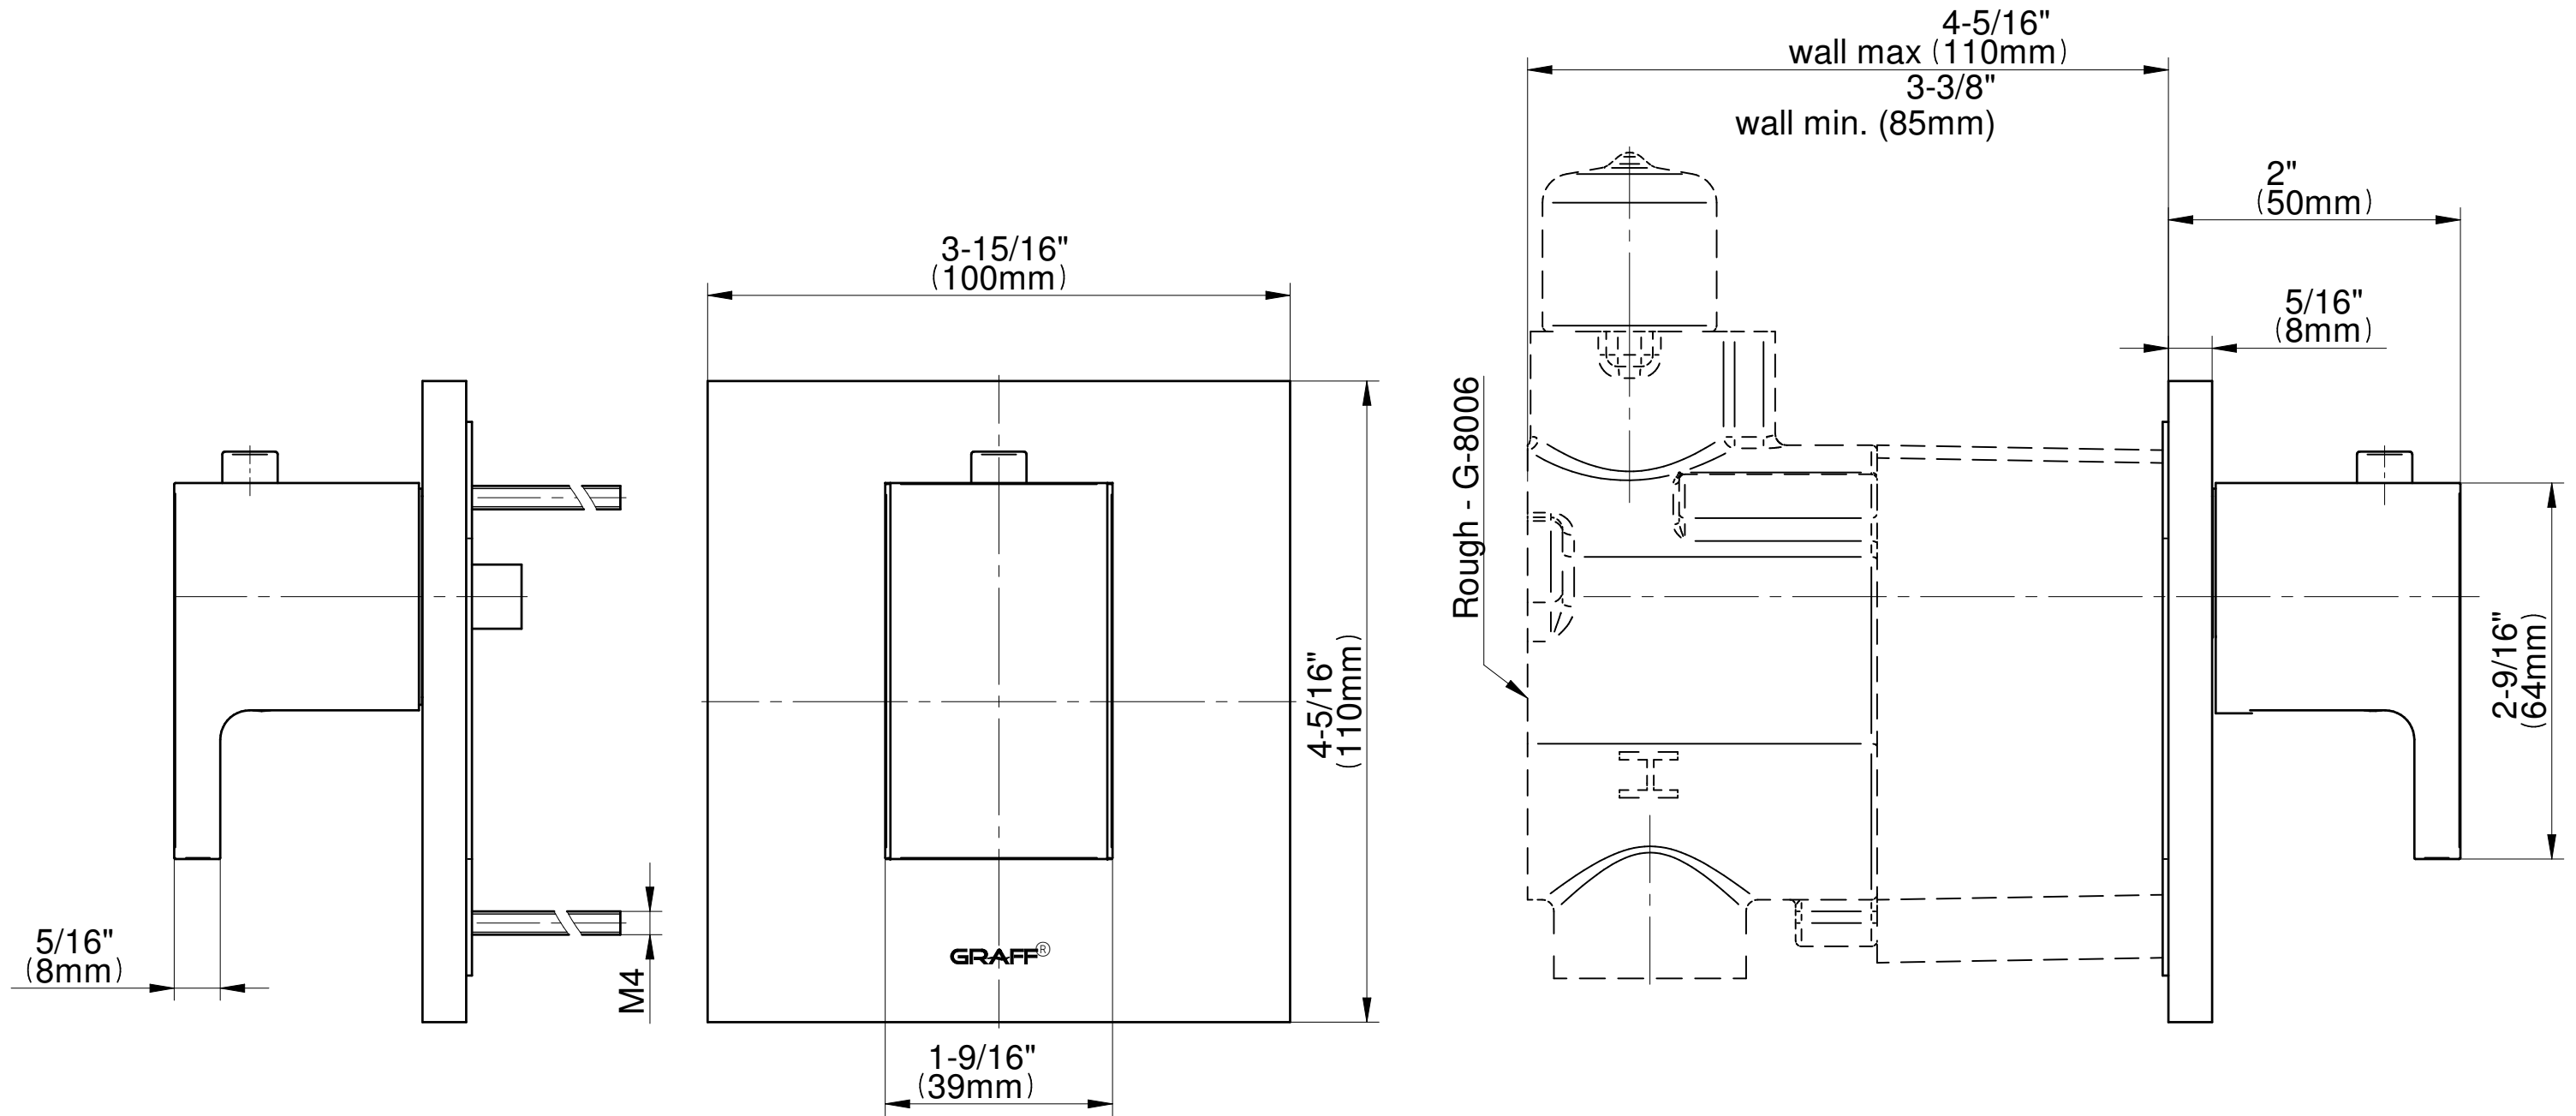

G-8043-LM36E-T

TARGA Series