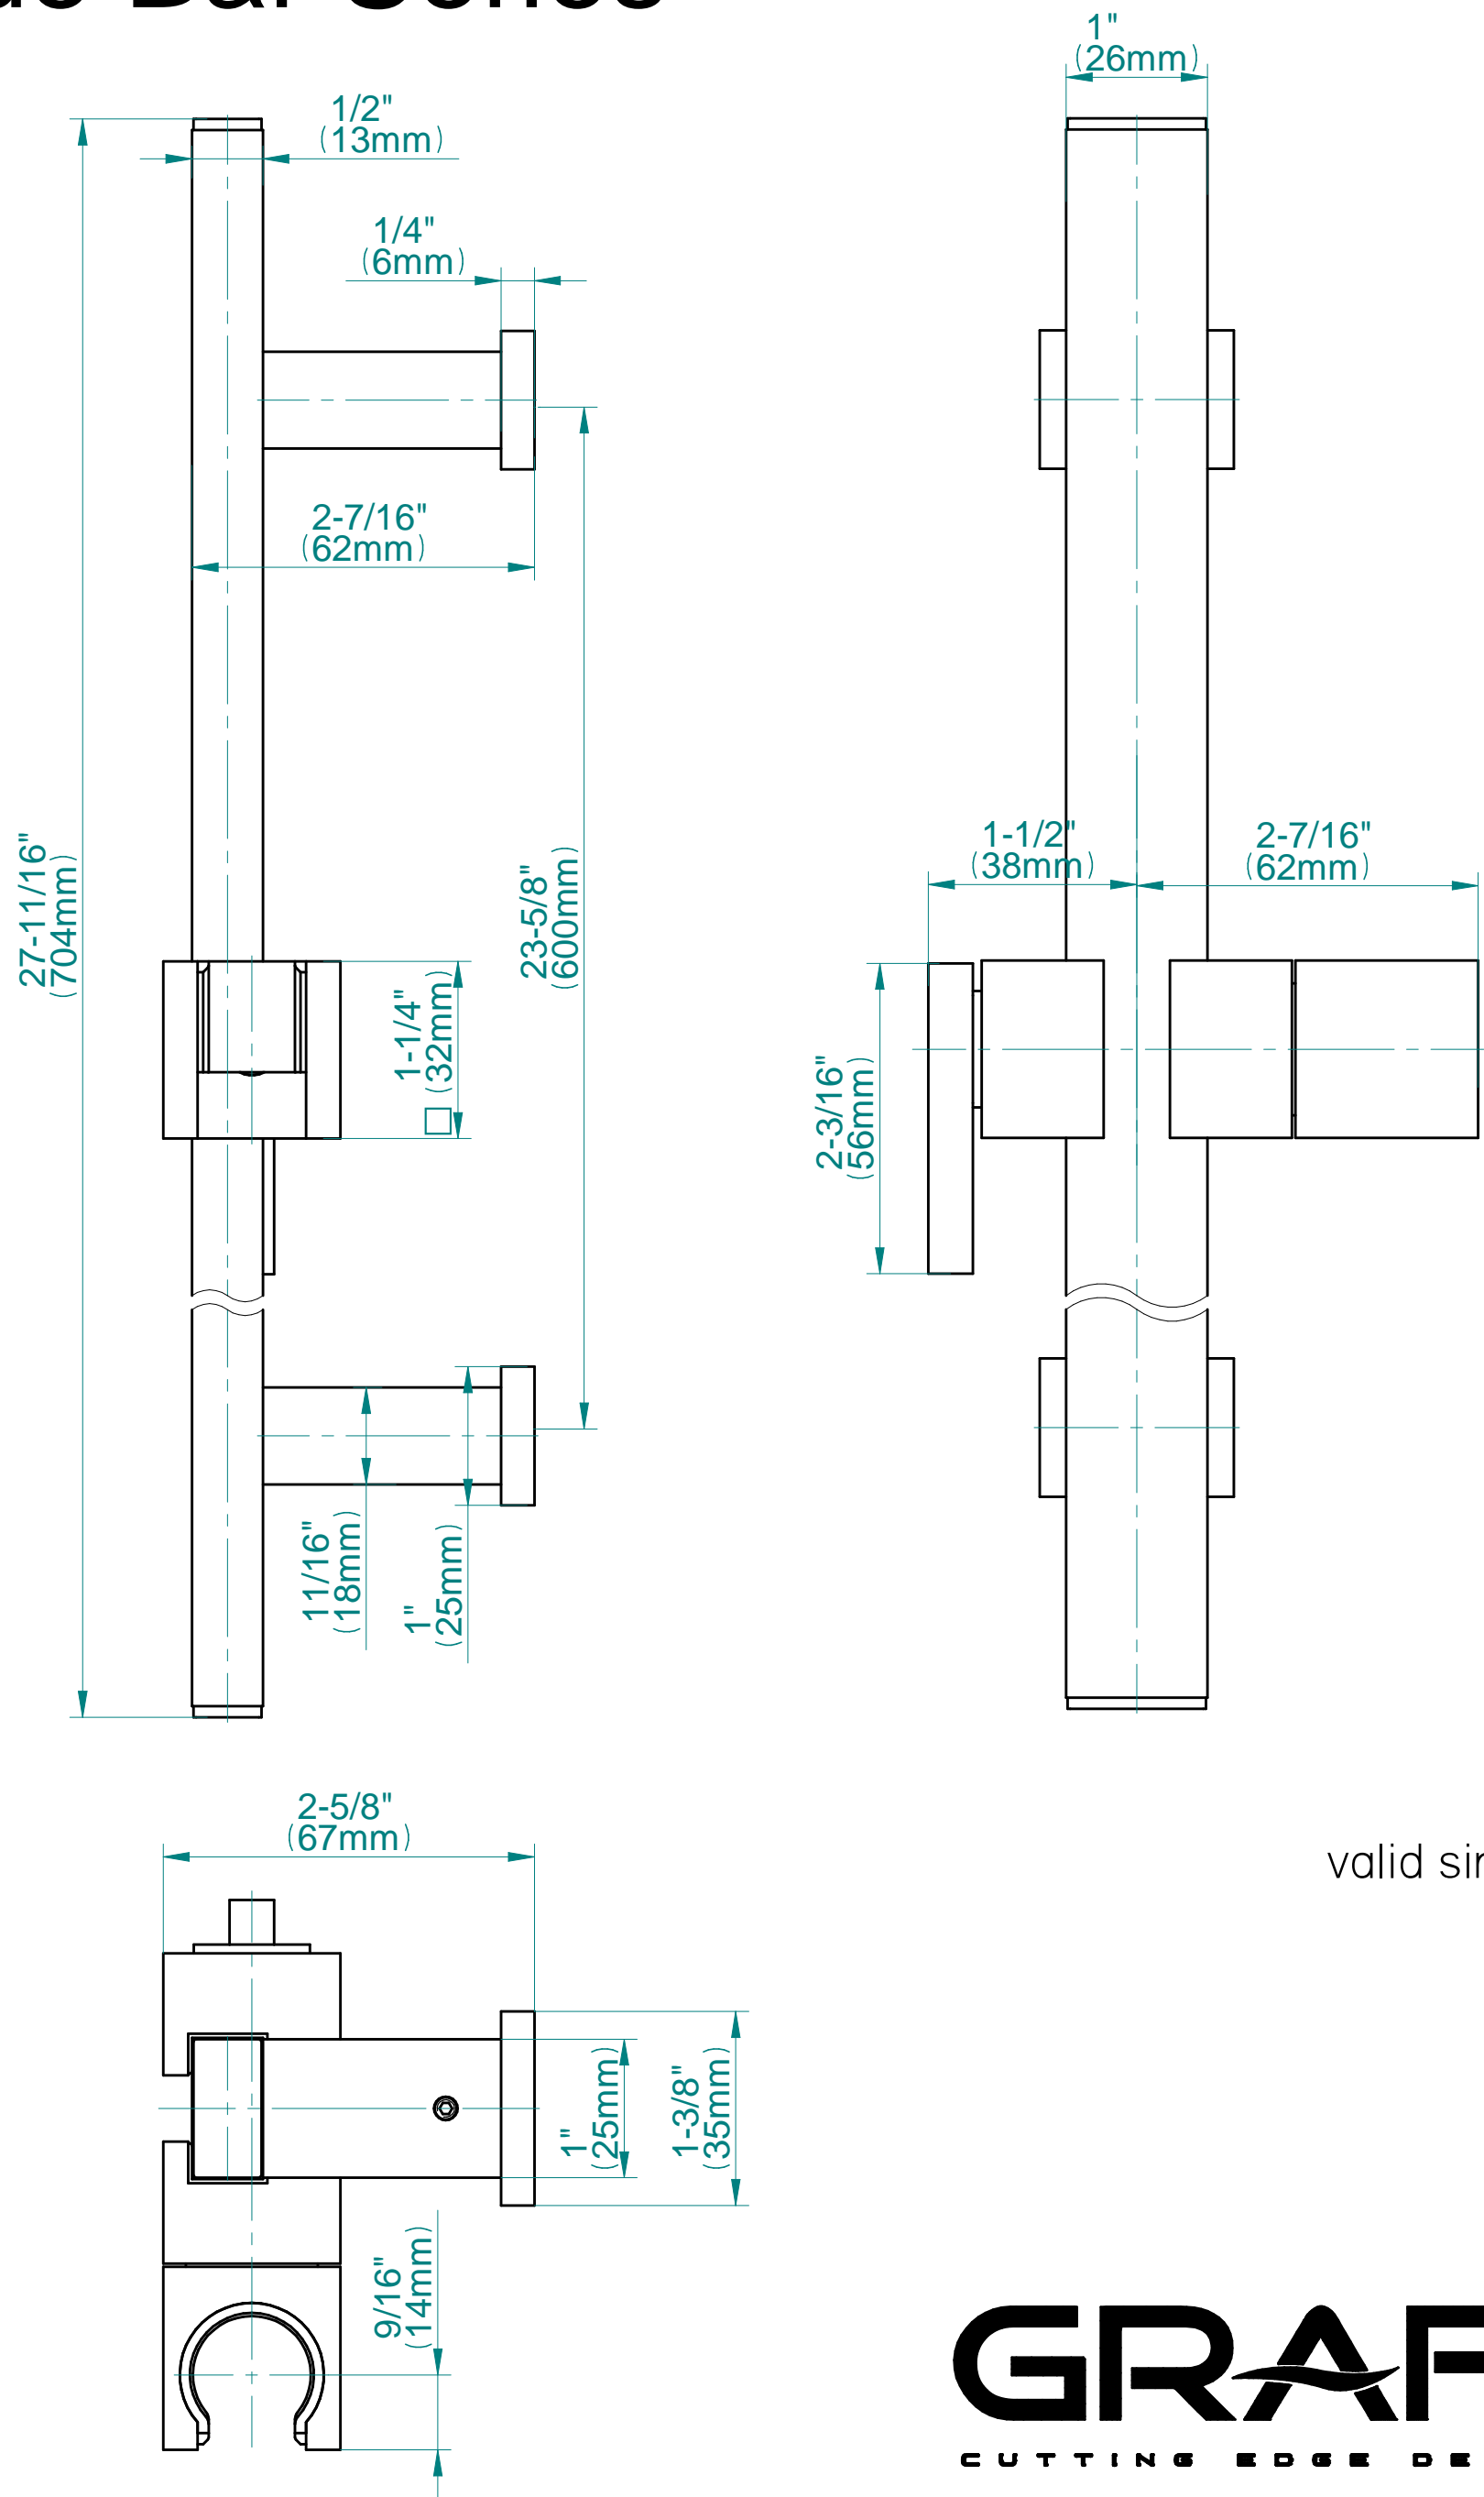

## Slide Bar Series

valid since 2014

SHOWER  
Contemporary Square Wall Supply  
Elbow  
**G-8633**

**GRAFF®**

**Information**

- 1/2" NPT female thread inlet

**Finishes**

24K Gold