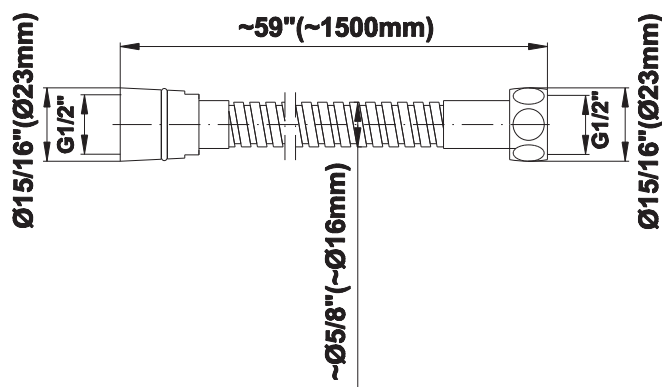

\* Special order finish- call for availability

SHOWER  
Contemporary Square Wall-  
Mounted Slide Bar  
**G-8631**

**GRAFF®**

**Information**

- 27 11/16" tall wall-mounted slide bar
- Adjustable bracket fits all hoses with conical nut