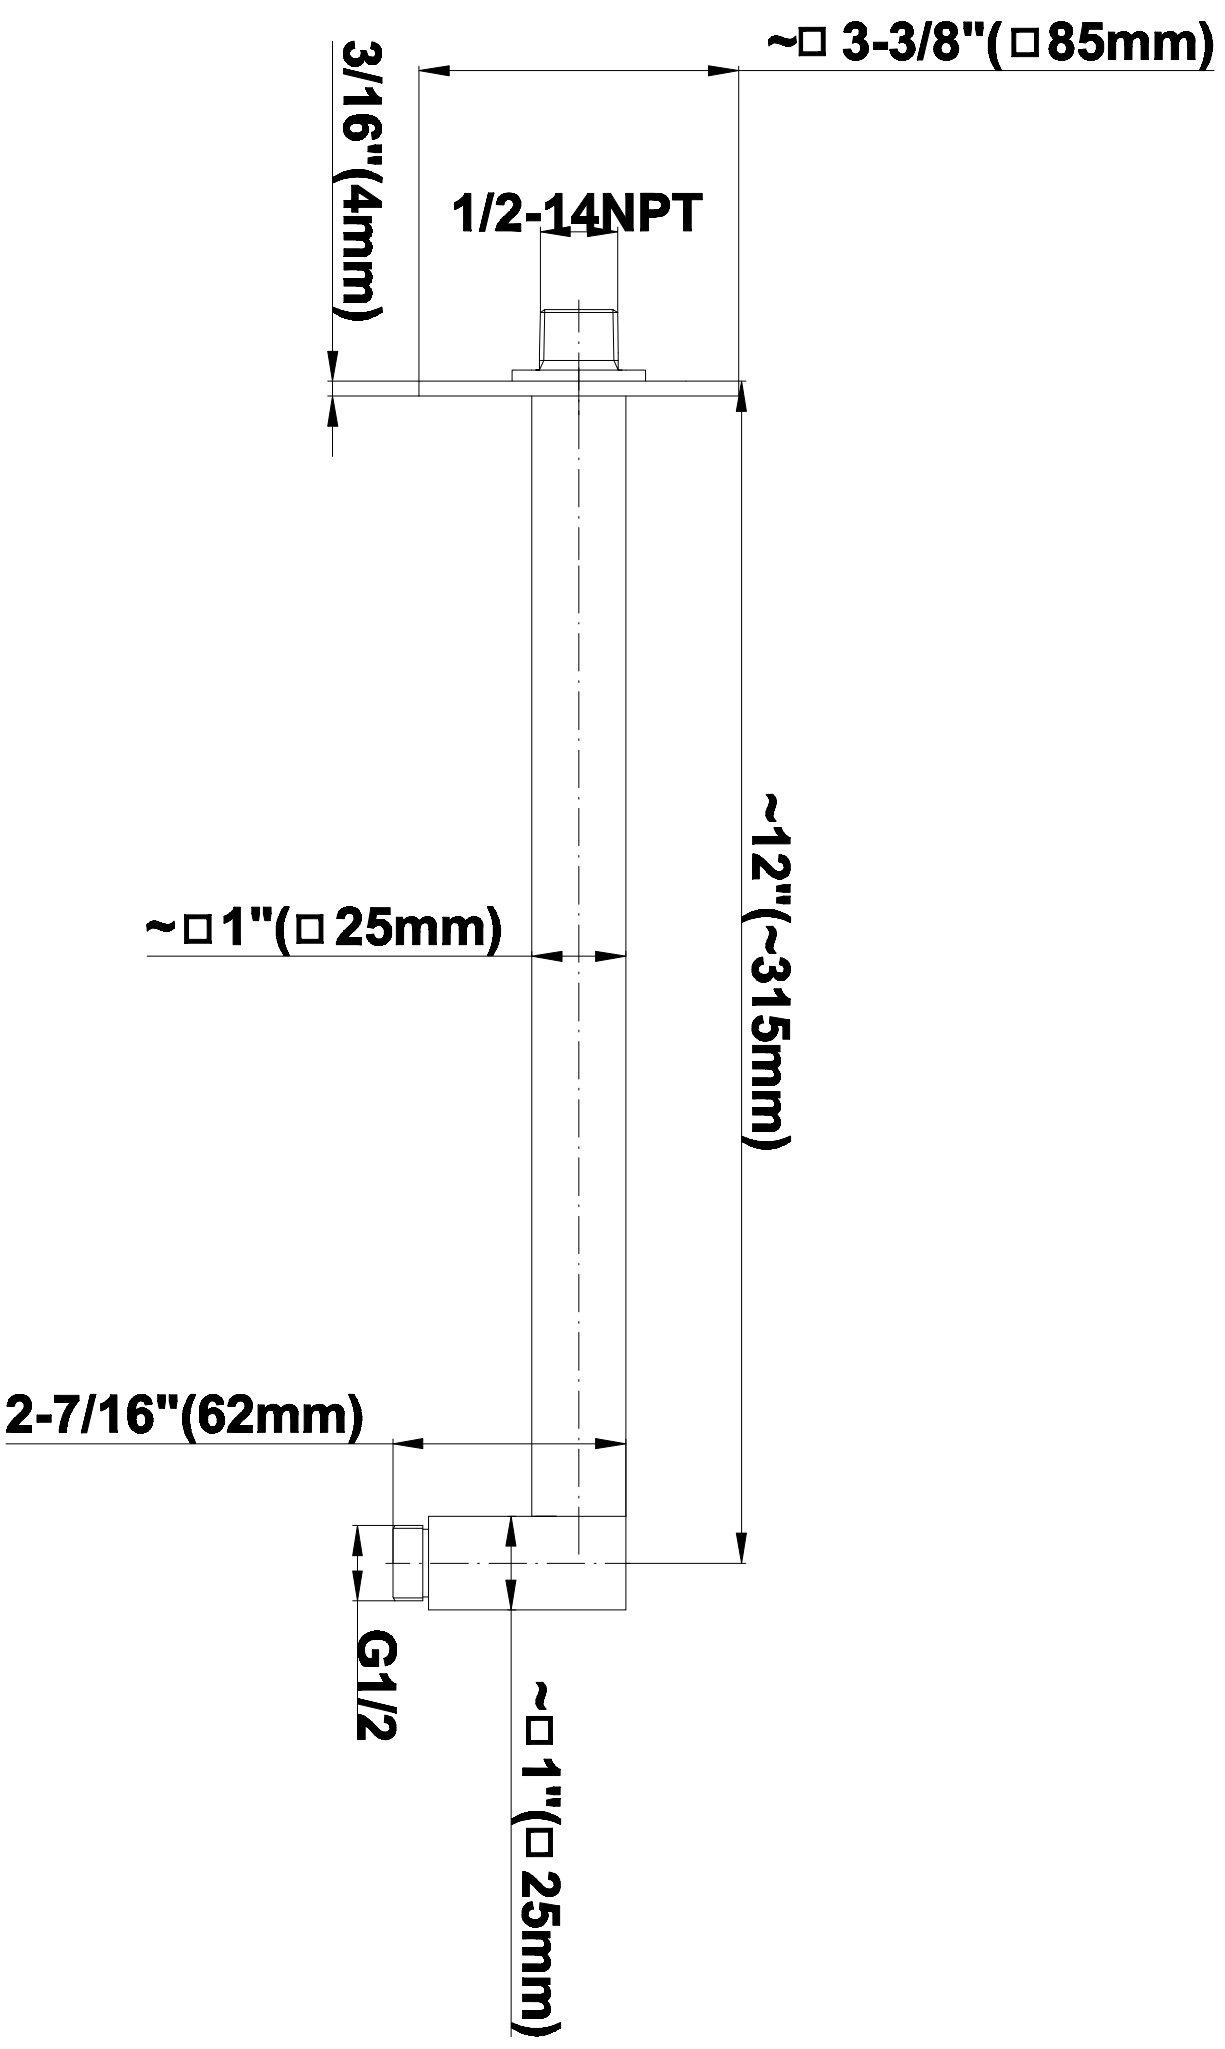

SHOWER
Incanto M-Series Thermostatic
Shower System - Shower with
Handshower
GM2.022WD-SH0

GRAFF®

Information

- 3/4" thermostatic valve and trim
- 3/4" 2-way diverter valve
- 8" showerhead with 12" wall-mounted shower arm
- Showerhead features no-clog, easy-clean spray nozzles
- Handshower set with wall bracket and 59" hose (PVD finishes use 59" flex hose)
- Optional extension kit
- Flow rates: showerhead ≤ 1.8 max gpm, handshower ≤ 1.5 max gpm
- CALGreen

GRAFF[®]

Information

- Includes arm and square flange
- 1/2" NPT male thread inlet
- For use with all showerheads (especially G-8438)

Finishes

Architectural
White

G-8530

SHOWER
59" Shower Hose
G-8605

GRAFF®