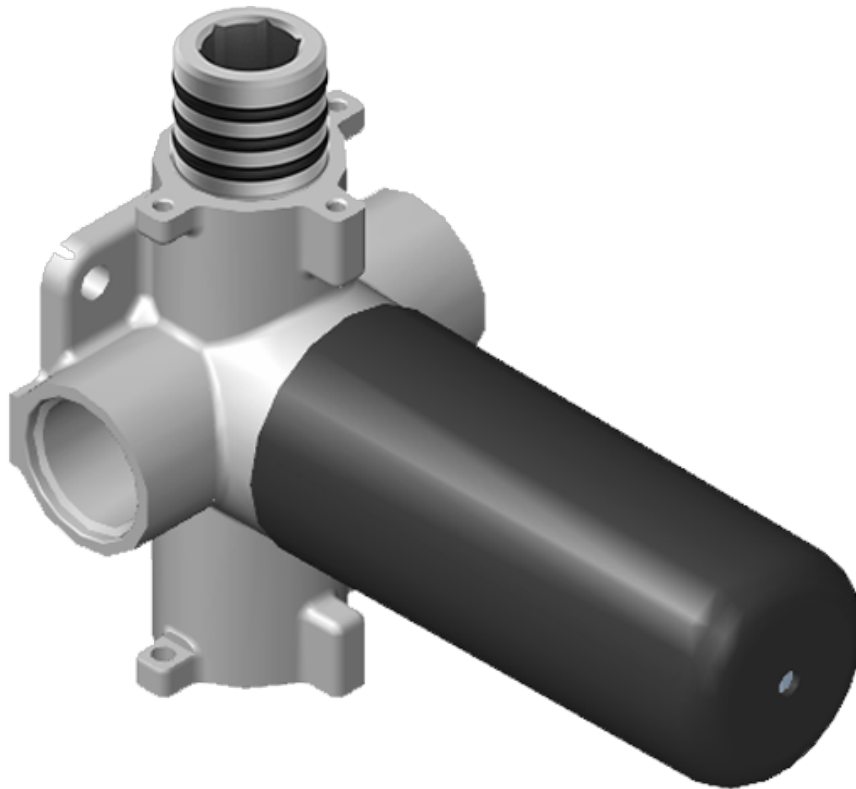

OR'osa PVD®

Architectural White

G-8048-SH0-T

M-Series Square Thermostatic 2-Hole Trim Plate and Handle

Product Features

- Two metal handles
- Decorative trim plate
- Use with G-8006 and G-8076 or G-8077 or G-8052 or G-8053 rough valves
- To complete package, you must order rough valves

SHOWER
 Two-Way Diverter Volume Control
 Valve WITH Off Function and Pass-
 Through
G-8052

Information

- 11.7 gpm @ 60 psi
- 3/4" universal inlets/outlets with female threads
- Operates one function at a time
- Stacking inlet and pass-through port feature
- Supplied with protective plastic cover
- CALGreen compliant depending on functions