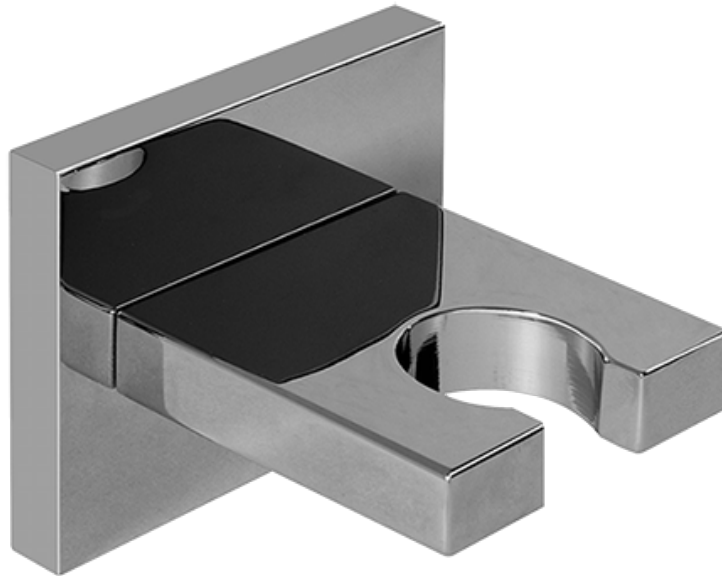

* Special order finish- call for availability

SHOWER
Contemporary Square Wall
Bracket for Handshower
G-8632

GRAFF®

Information

- Solid brass construction

Finishes

24K Gold

24K Brushed
Gold