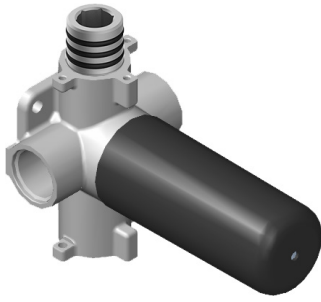

SHOWER
 Two-Way Diverter Volume Control
 Valve WITH Off Function and Pass-
 Through
G-8052

Information

- 11.7 gpm @ 60 psi
- 3/4" universal inlets/outlets with female threads
- Operates one function at a time
- Stacking inlet and pass-through port feature
- Supplied with protective plastic cover
- CALGreen compliant depending on functions

Finishes

Architectural
White

G-8052 M-Series
 2-Way Diverter Volume Control Valve
 WITH Off Function and Pass-Through

Product Features

- 12.1 gpm @ 60 psi
- 3/4" universal inlets/outlets with female threads
- Stacking inlet and pass-through port feature
- Supplied with protective plastic cover
- CalGreen compliant dependent on functions