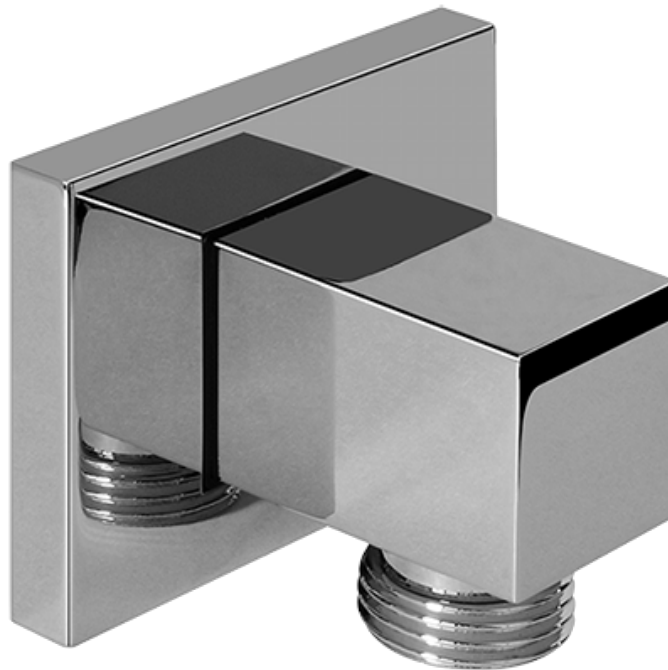

SHOWER
Contemporary Square Wall Supply
Elbow
G-8633

GRAFF®

Information

- 1/2" NPT female thread inlet

Finishes

24K Gold

24K Brushed Gold

Brushed Brass PVD

Architectural Black™

Brushed Nickel

Brushed Onyx PVD®

Brushed OR'osa PVD®

Gunmetal

Gunmetal Distressed

Matte Black

Olive Bronze

Onyx PVD®

Polished Brass PVD

Polished Chrome

Polished Nickel

OR'osa PVD®

Architectural White