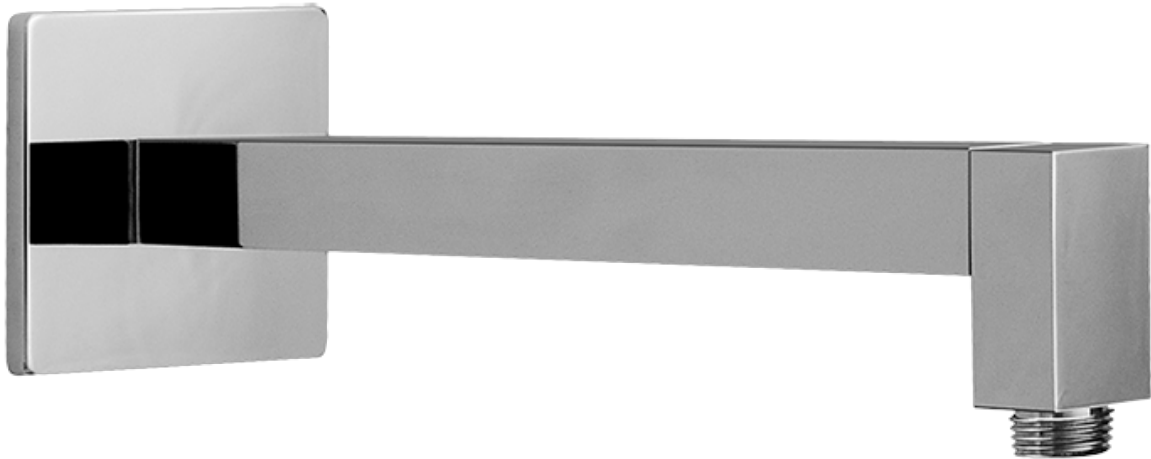

GRAFF[®]

Information

- Includes arm and square flange
- 1/2" NPT male thread inlet
- For use with all showerheads (especially G-8438)

Finishes

Architectural
White

G-8530

SHOWER
59" Shower Hose
G-8605

GRAFF®